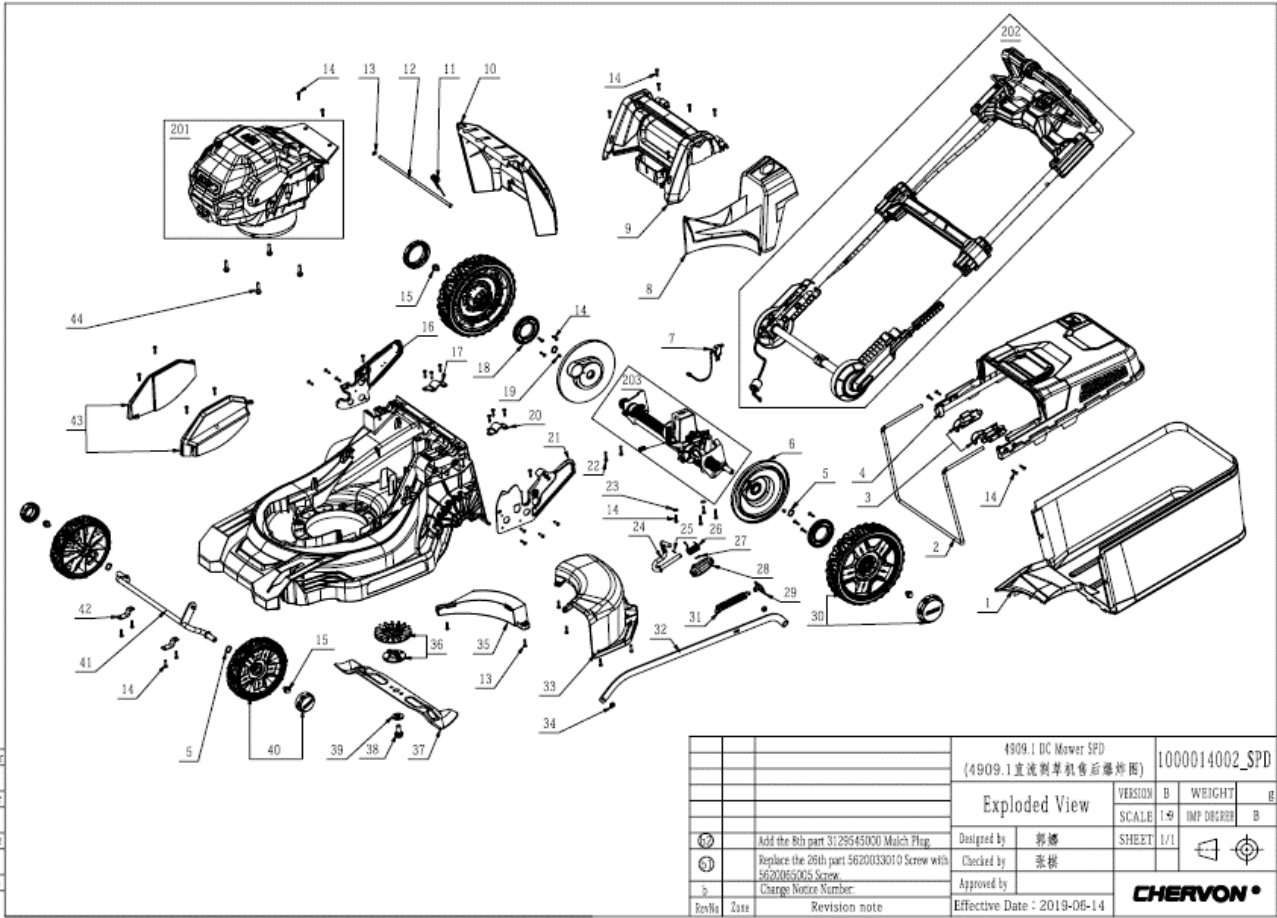

Repair Parts_42cm SP mower_4908.1(LM1700E-SP)

		4908.1 DC Mower SPD (4909.1 直流割草机后爆炸图)		1000014002_SPD	
		Exploded View		VERSION	B
				SCALE	1:1
				WEIGHT	B
				IMP DESG	B
②	Add the 8th part 3129543000 Match Plug.	Designed by	郭娜	SHEET	1/1
③	Replace the 26th part 5620033010 Screw with 5620065005 Screw.	Checked by	张树		
>	Change Notice Number:	Approved by			
RevNo	Zone	Revision note		Effective Date : 2019-08-14	

		Power Unit (单缸动力头)		2826488002_SPD	
		Exploded View		VERSION	A
				SCALE	1:1
				WEIGHT	B
				IMP DESG	B
				SHEET	1/1
RevNo	Zone	Revision note		Effective Date : 2018-11-09	

203

		Self-Propelled Unit (自行车组件后爆炸图)		2826773001_SPD	
Exploded View		VERSION	A	WEIGHT	g
		SCALE	-	IMP DEGREE	B
Designed by	郭娜	SHEET	1/1		
Checked by	张棋				
Approved by		CHEVRON®			
Rev/No	Zone	Revision note		Effective Date : 2019-04-18	