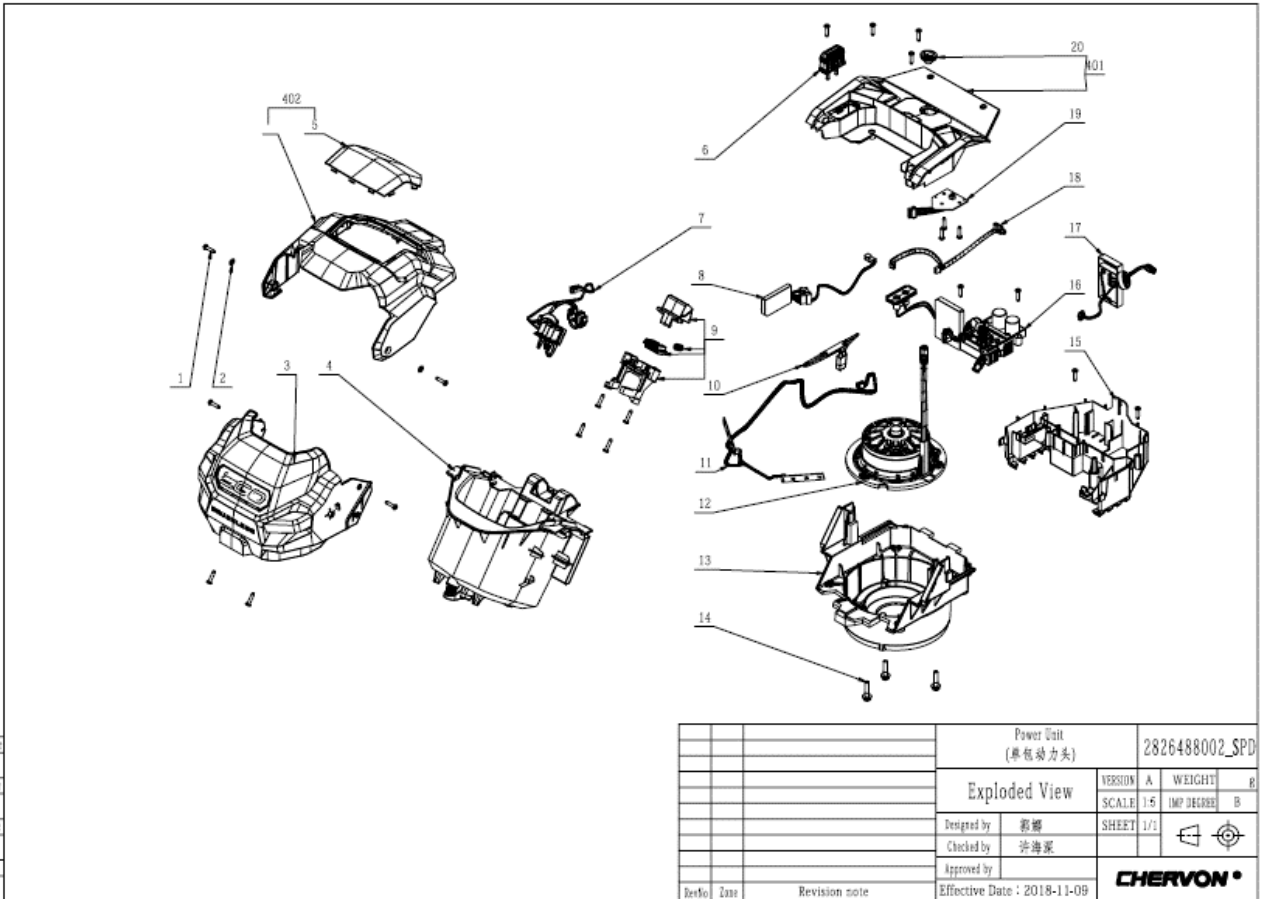

Repair Parts_42cm SP mower_4908.1(LM1700E-SP)

		4908.1 DC Mower SPD (4909.1 直流割草机后爆炸图)		1000014002_SPD	
		Exploded View		VERSION	B
				SCALE	1:1
				WEIGHT	B
				IMP DESG	B
②	Add the 8th part 3129543000 Match Plug.	Designed by	郭娜	SHEET	1/1
③	Replace the 26th part 5620033010 Screw with 5620065005 Screw.	Checked by	张树		
>	Change Notice Number:	Approved by			
RevNo	Zone	Revision note		Effective Date : 2019-08-14	