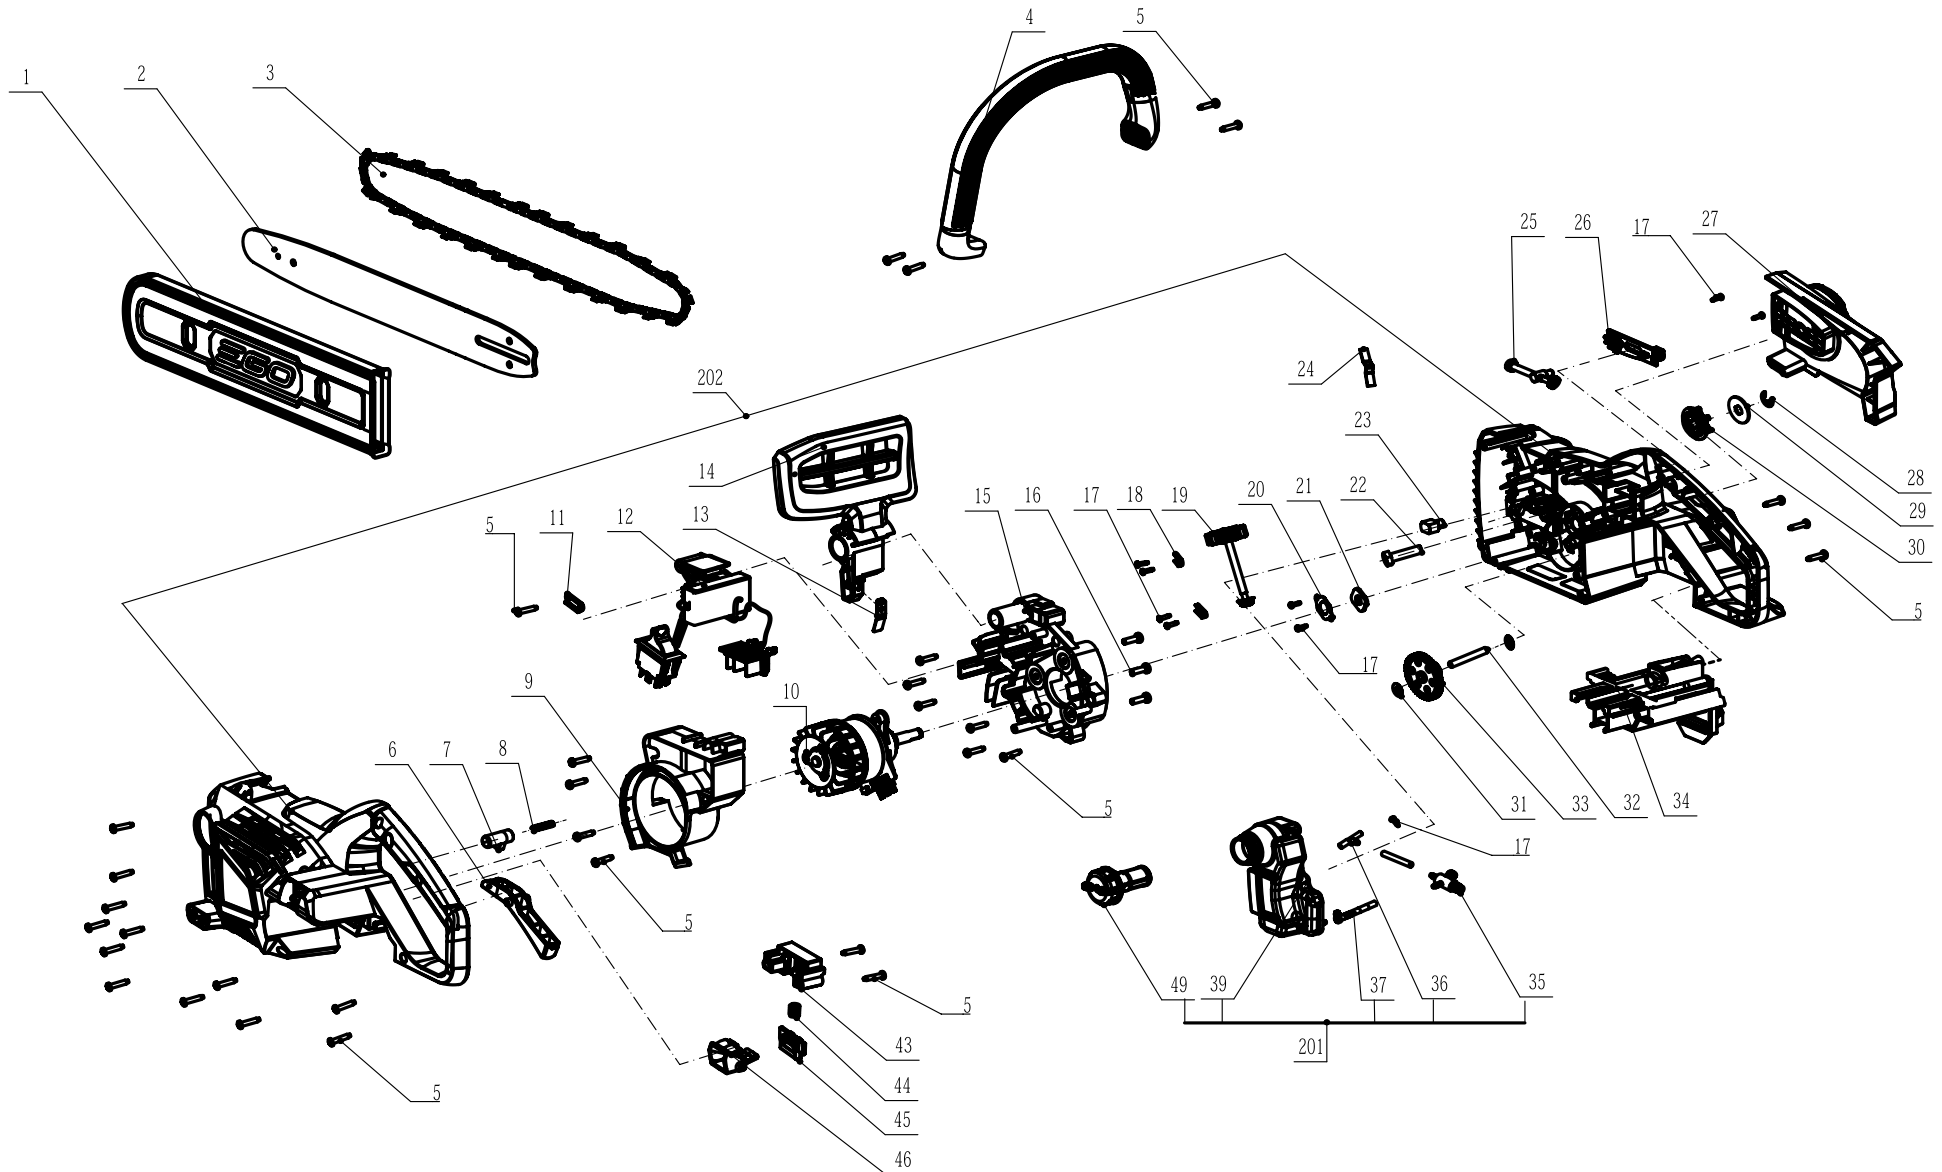

Product Description:Chain Saw  
Model Number:CS1400E  
Body Number:0890017004\_S  
Version: B  
Issue Date: 2016/08/30