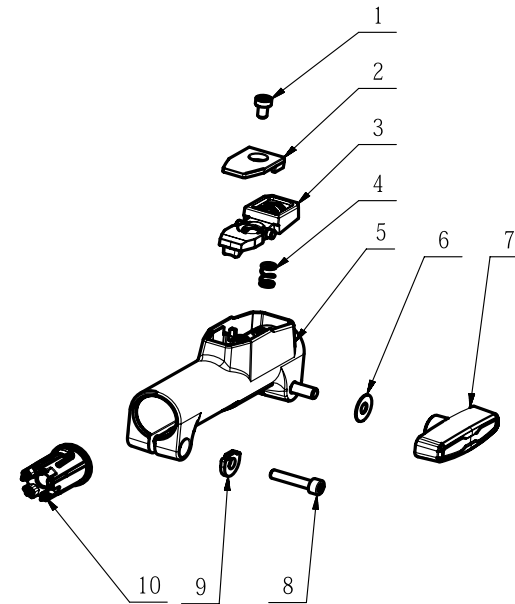

Product Description: Extension Pole Attachment
Model Number: EP7501
Body Number: 2825084002_S
Version: A
Issue Date: 2016/12/05

Repair Parts_Tube Assembly_Spare parts(EP7501)

Index No.	Art. No.	Description	QTY in machine	Weight (g)	Size LxWxH (mm)	MPQ	Repairable or Not?	Standard Repair Time (min.)
1	5620549001	Hexagon Socket Screw	1	4	M5x8	10	Y	5
2	3126854001	Cover	1	2.8	34.6x22.4x6.7	1	Y	5
3	3421869001	Button	1	13.7	56.3x22x17	1	Y	5
4	3660235001	Spring	1	2	7.9x10.5	10	Y	10
5	2824788001	Joint Assembly	1	195.3	153x57x54	1	Y	10
6	3700233001	Washer	1	2	6.1x16x0.5	10	Y	5
7	3402816001	Joint Assembly	1	22.2	M6x63x25	10	Y	5
8	5620550001	Hexagon Socket Screw	1	6.5	M6x25	10	Y	1
9	3705464001	Limit Chute	1	2.8	6.4x15.4x2.5	1	Y	5
10	3128580001	Bush	1	5	φ25x36	1	Y	5
11	3128734001	Sleeve	1	4.6	φ29x42	1	Y	1
12	3128556001	Guiding Block	1	4.3	33x26x24.5	1	Y	1
13	2825082002	Tube Assembly	1	207	φ25x700	1	Y	5
14	2824782002	Shaft Assembly	1	257	φ25x742	1	Y	7
15	3706123001	Sheath	1	8.2	φ32x200	1	Y	5