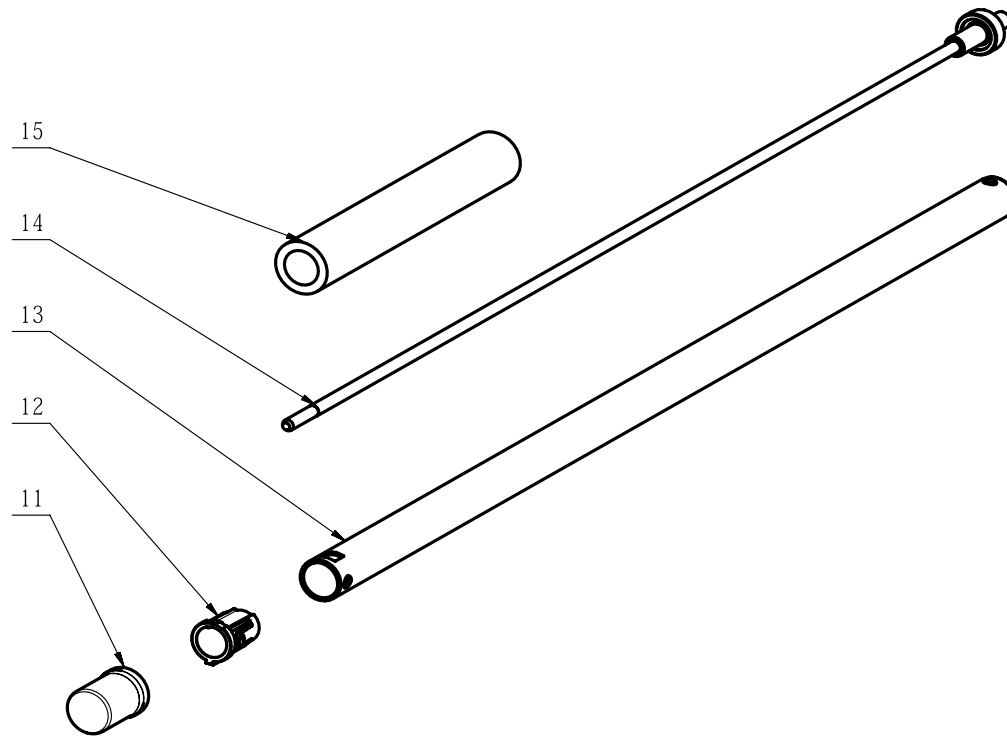

Product Description: Extension Pole Attachment
Model Number: EP7501
Body Number: 2825084002_S
Version: A
Issue Date: 2016/12/05

Repair Parts_Tube Assembly_Spare parts(EP7501)

Index No.	Art. No.	Description	QTY in machine	Weight (g)	Size LxWxH (mm)	MPQ	Repairable or Not?	Standard Repair Time (min.)
1	5620549001	Hexagon Socket Screw	1	4	M5x8	10	Y	5
2	3126854001	Cover	1	2.8	34.6x22.4x6.7	1	Y	5
3	3421869001	Button	1	13.7	56.3x22x17	1	Y	5
4	3660235001	Spring	1	2	7.9x10.5	10	Y	10
5	2824788001	Joint Assembly	1	195.3	153x57x54	1	Y	10
6	3700233001	Washer	1	2	6.1x16x0.5	10	Y	5
7	3402816001	Joint Assembly	1	22.2	M6x63x25	10	Y	5
8	5620550001	Hexagon Socket Screw	1	6.5	M6x25	10	Y	1
9	3705464001	Limit Chute	1	2.8	6.4x15.4x2.5	1	Y	5
10	3128580001	Bush	1	5	φ25x36	1	Y	5
11	3128734001	Sleeve	1	4.6	φ29x42	1	Y	1
12	3128556001	Guiding Block	1	4.3	33x26x24.5	1	Y	1
13	2825082002	Tube Assembly	1	207	φ25x700	1	Y	5
14	2824782002	Shaft Assembly	1	257	φ25x742	1	Y	7
15	3706123001	Sheath	1	8.2	φ32x200	1	Y	5