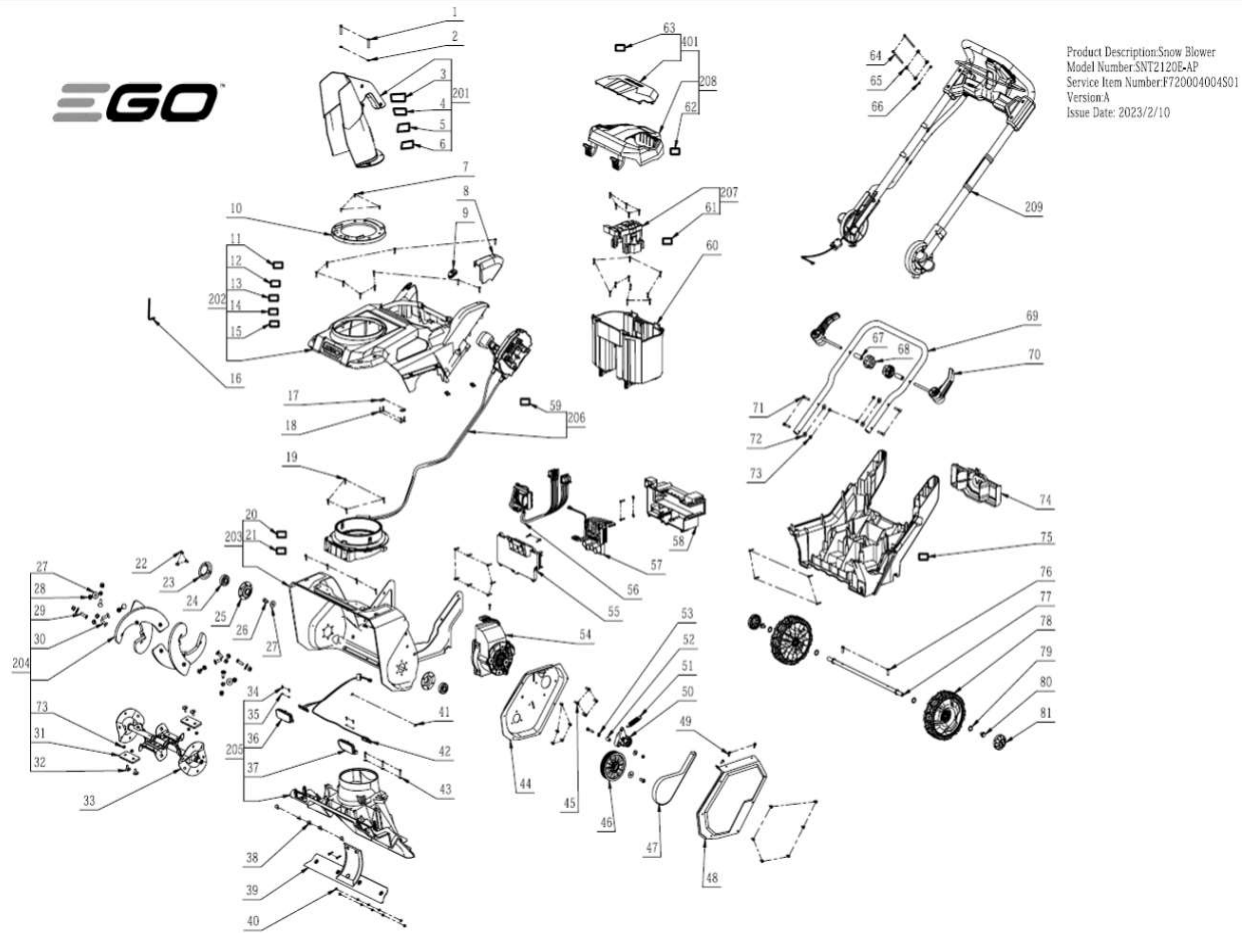

BILL OF MATERIALS  
SNT2120E-AP Snow Thrower

TI	Related Parts	Topic

Index No.	Art. No.	Description EN	Description DE	TIs	Supersession	QTY in machine	Torque (Nm)	MPQ	Repair Time (min)
1	5620553003	Hexagon Socket Screw				2		1	1
2	5650016008	Plain Washer				2		10	1
3	2244424001	Nameplate				1		50	1
4	2243817001	Label				1		50	1
5	2243818007	Label				1		50	1
6	2243818008	Label				1		50	1
7	5610082004	Tapping Screw				3		10	1
8	3128459001	Cover				1		1	2
9	3128636001	Wire Hold				1		10	1
10	3128438001	Cover				1		1	2
11	2243157051	Label				1		50	1
12	2245742002	Nameplate				1		50	1
13	2245743001	Nameplate				1		50	1
14	2245743002	Nameplate				1		50	1
15	2245746002	Nameplate				1		50	1
16	5680028002	Hexagon Wrench				1		10	1
17	3700367001	Cord Anchorage	Kabelbefestigung			2		1	20
18	5620479002	Screw				4		1	1
19	5620157009	Hexagon Socket Screw				48		1	1
20	2245747002	Nameplate				1		50	1
21	2245748002	Nameplate				1		50	1
22	5620559003	Hexagon Socket Screw				15		1	1
23	3706076001	Bearing Clamp				1		10	2
24	5700058003	Ball Bearing				2		1	25
25	3580348001	Bearing Holder				2		10	25
26	5620021004	Hexagon Socket Screw	Inbusschraube			2		10	2
27	5650024006	Plain Washer				2		10	1
28	5630371002	Prevailing Torque Type Hexagon Lock Nut wi				12		1	1
29	5610866001	Hexagon Socket Button Head Screw				4		10	1
30	5640460001	Small Round Head Low Square Neck Bolt				8		1	1
31	2827369001	Blade Set				2		10	1
32	5620582002	Screw				4		1	1
33	2824244001	Support Assembly				1		10	30
34	5610017005	Tapping Screw				4		10	1
35	5650001002	Plain Washer	Scheibe			4		10	1
36	2826203001	Left Transparent Cap ASSY				1		1	30
37	2826204001	Right Transparent Cap ASSY				1		1	30
38	5640333001	Square Neck Bolt				5		10	1
39	ASS2120	Scraper				1		1	8
40	3660653001	Disc Spring				5		10	1
41	5610021004	Tapping Screw	Blechschraube			2		10	1
42	2831439001	LED Electric Assembly				1		1	30
43	5650278002	Washer	Unterlegscheibe			3		10	1
44	3706550001	Belt Guard				1		1	40
45	5620340004	Hexagon Socket Screw				4		10	1
46	2828774002	Big Belt Pulley Assembly				1		10	8
47	3800194001	Poly V-Belt				1		1	5
48	3706312001	Belt Cover				1		1	4
49	5620160006	Hexagon Socket Screw				2		1	1
50	2828776001	Lever Assembly				1		1	8
51	3660637001	Tension Spring				1		1	5
52	3520909001	Bush				1		10	8
53	5650211001	Gasket				1		10	8
54	2828764002	Motor Assembly				1		1	30
55	3133025001	Lower housing				1		1	14
56	2831250001	Electric assembly				1		1	16
57	2831161001	Electric assembly				1		1	16
58	3133026001	Top Cover				1		1	14
59	2243821001	Label				1		50	1
60	2824689002	Battery Box ASSY				1		1	8
61	2243816001	Label				1		50	1
62	2245744001	Nameplate				1		50	1
63	2245745001	Nameplate				1		50	1