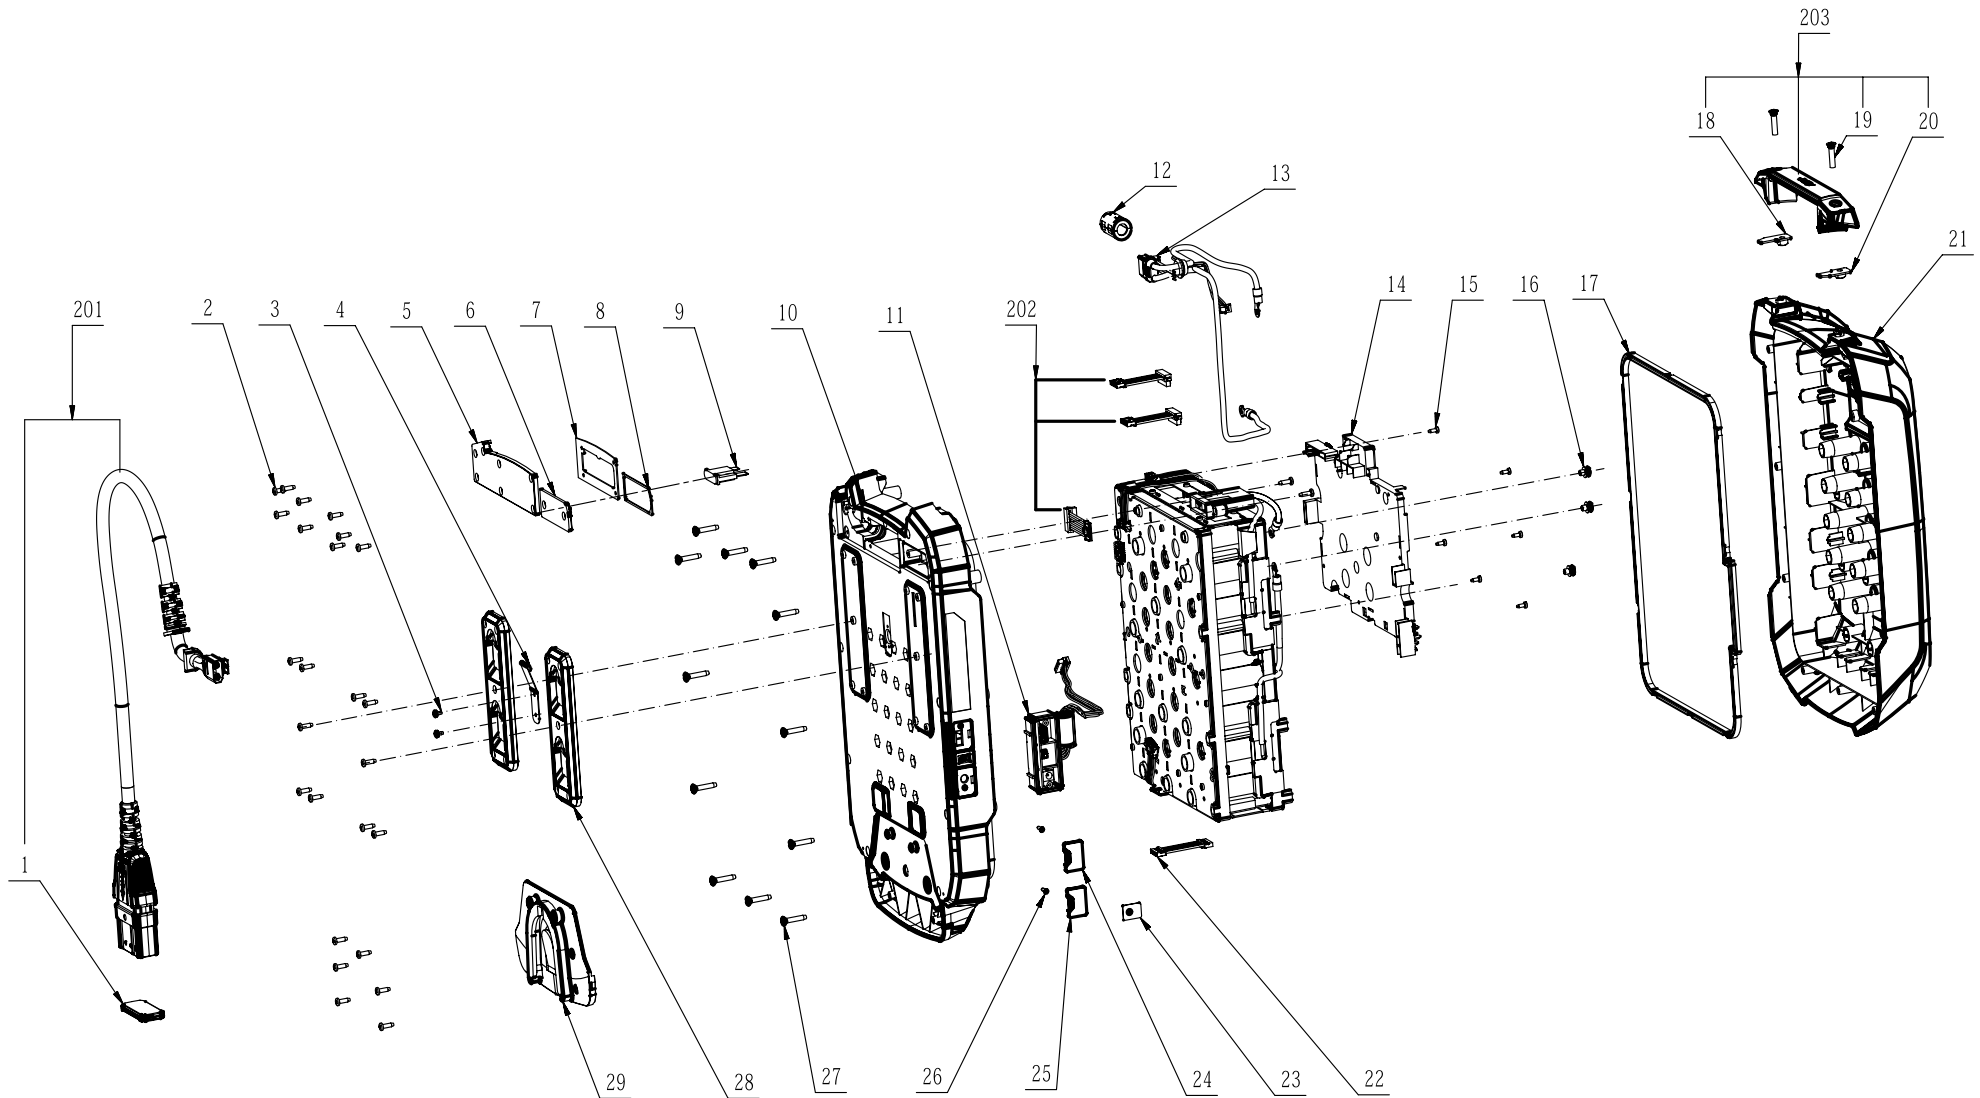

Product Description: Backpack Battery
Model Number: BAX1500
Body Number: 0860162001_S
Version: A
Issue Date: 2018/01/02

Repair Parts_Batterypack Battery_5183(BAX1500)

Index No.	Art. No.	Description	QTY in machine	Weight (g)	Size LxWxH (mm)	MPQ	Repairable or Not?	Standard Repair Time (min.)
1	5690356002	Seal Ring	1	2.5	55x25x6.3	10	Y	5
2	5610329001	Tapping Screw	27	1.4	ST3.5x12	10	Y	15
3	5610250001	Screw with Washer	2	0.6	ST2.9x5	10	Y	5
4	3706275001	Leaf Spring	1	4.8	57.4x16x10.4	1	Y	5
5	3128812001	Service Cover	1	30	141.1x40.2x10	1	Y	10
6	3128803001	Cover	1	7.9	70x24x5	1	Y	5
7	3706280001	Gasket Seal	1	3.2	96.1x40x1	1	Y	10
8	3706281001	Gasket Seal	1	0.6	70x24x1	1	Y	10
9	4970316001	fuse	1	2.5	33.9x29.7x9.1	1	Y	5
10	3128800001	Lower Housing	1	630	410.8x263.6x50.8	1	Y	15
11	2830251001	Electric Assembly	1	42	70.2x22.3x17	1	Y	20
12	3680239001	Magnet Ring	1	20.4	Φ20.5x36	1	Y	15
13	4860427001	Internal Wire ASSY	1	66.2	400	1	Y	20
14	2830248001	Electric Assembly	1	236.5	212.3x178.4	1	Y	20
15	5610283001	Tapping Screw	6	0.5	ST2.9X8-F	10	Y	10
16	5620618001	Screw with Washer	3	2.3	8.2x8.2	10	Y	15
17	3128773001	Gasket Seal	1	31	231.7x320.7x6	1	Y	15
18	2825131001	Guide Bush ASSY	1	5.7	15.2x32.5x5.5	1	Y	15
19	5620617001	Screw	2	2.8	M5x22	10	Y	10
20	2825132001	Guide Bush ASSY	1	5.7	15.2x32.5x5.5	1	Y	15
21	2825460001	Upper Housing ASSY	1	718	263.5x375.7x76.6	1	Y	15
22	4860428001	Internal Wire ASSY	1	3.2	69	1	Y	15
23	3706274001	Protective Film	1	1	18.8x14x0.6	1	Y	5
24	3128880001	Cover	1	1.8	26.4x18.4x23.6	1	Y	5
25	3128881001	Cover	1	1.7	26.4x18.4x23.6	1	Y	5
26	5610330001	Tapping Screw	2	0.5	ST2.9x10	10	Y	10
27	5610277002	Hexagon Lobular Tapping Screw	12	2.2	ST4.2x22	10	Y	10
28	3128805001	Mounting Plate	2	28.6	135.7x48.2x12.2	1	Y	10
29	3128807001	Mounting Plate	1	84.4	177.4x94.2x17.3	1	Y	10
201	4860423001	Internal Wire ASSY	1	514	1800	1	Y	10
202	4860541001	Internal Wire ASSY	1	16	140x25x35	1	Y	15
203	2825720001	Handle Cover ASSY	1	102	186x32x31.8	1	Y	15