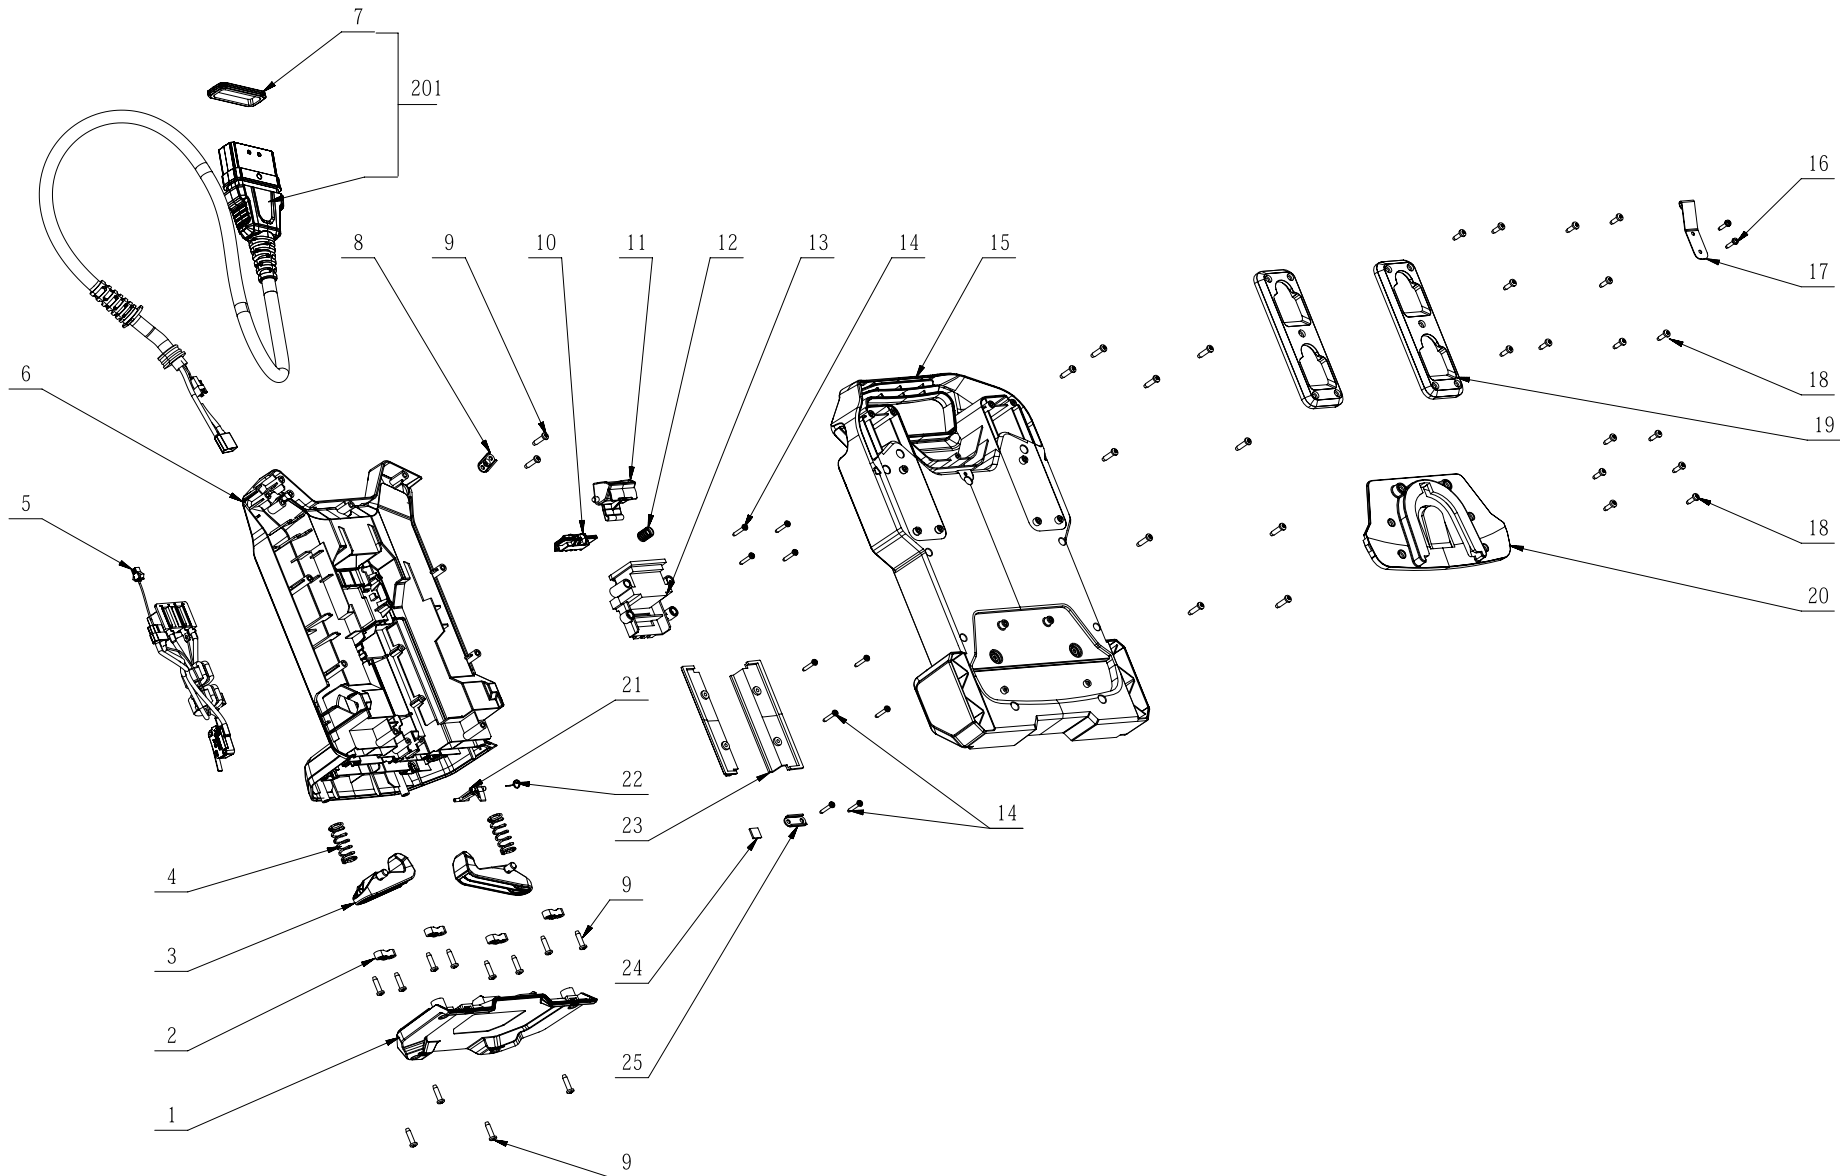

Product Description: Backpack Harness  
Model Number: BHX1000  
Body Number: 0830201001\_S  
Version: A  
Issue Date: 2019/02/22

## Repair Parts\_Back Pack Harness\_BHX1000

Index No.	Art. No.	Description	QTY in machine	Weight (g)	Size LxWxH (mm)	MPQ	Repairable or Not?	Standard Repair Time (min.)
1	3129071001	Bottom Support	1	60	195x112x25	1	Y	4
2	3122798001	Cord Anchorage	4	1.14	23x8x7	1	Y	15
3	3126773001	Lever	2	16.4	79x39x32.3	1	Y	15
4	3660306002	Spring	2	3.82	14x38	10	Y	15
5	2830264001	Electric Assembly	1	93	120x80x30	1	Y	18
6	3129073001	Front Housing	1	482	220x355x60	1	Y	21
7	5690356002	Seal Ring	1	2.5	55x25x6.3	10	Y	1
8	3700285001	Cord Anchorage	1	1.5	17x4.2	1	Y	12
9	5610294001	Tapping Screw	24	1.3	ST4x16	10	Y	1
10	3127497001	Power Pack Button	1	5	42.5x24.5x11.4	1	Y	15
11	3127498001	Power Pack Button	1	9.5	43x36.8x27.5	1	Y	15
12	3660013003	Spring1	1	1	Φ9.9x25	10	Y	15
13	3128359001	Support	1	24.5	61.4x65.8x42	1	Y	13
14	5610274001	Self Tapping Screw	10	0.45	ST2.9X16	10	Y	1
15	3322690001	Rear Housing	1	578	384.4x226.3x66.5	1	Y	11
16	5620410002	Screw With Washer	2	0.6	ST2.9x13-F	10	Y	1
17	3706275001	Leaf Spring	1	4.8	57.4x16x10.4	1	Y	3
18	5610329001	Tapping Screw	16	1.4	ST3.5x12	10	Y	3
19	3128805001	Mounting Plate	2	28.6	135.7x48.2x12.2	1	Y	3
20	3128807001	Mounting Plate	1	84.4	177.4x94.2x17.3	1	Y	3
21	3129115001	Lever	1	0.5	28.4x15.6x18	1	Y	12
22	3660682001	Torsion Spring	1	0.2	7.6x1.8	10	Y	12
23	3128361001	Cover	2	8.5	113.2x25x19.6	1	Y	15
24	3706436001	Sponge Pad	1	0.5	10x10x1.5	1	Y	12
25	3700367001	Cord Anchorage	1	3	26x10.8x4	1	Y	12
201	4810227001	Power Cord ASSY	1	505	1960x60x30	1	Y	14