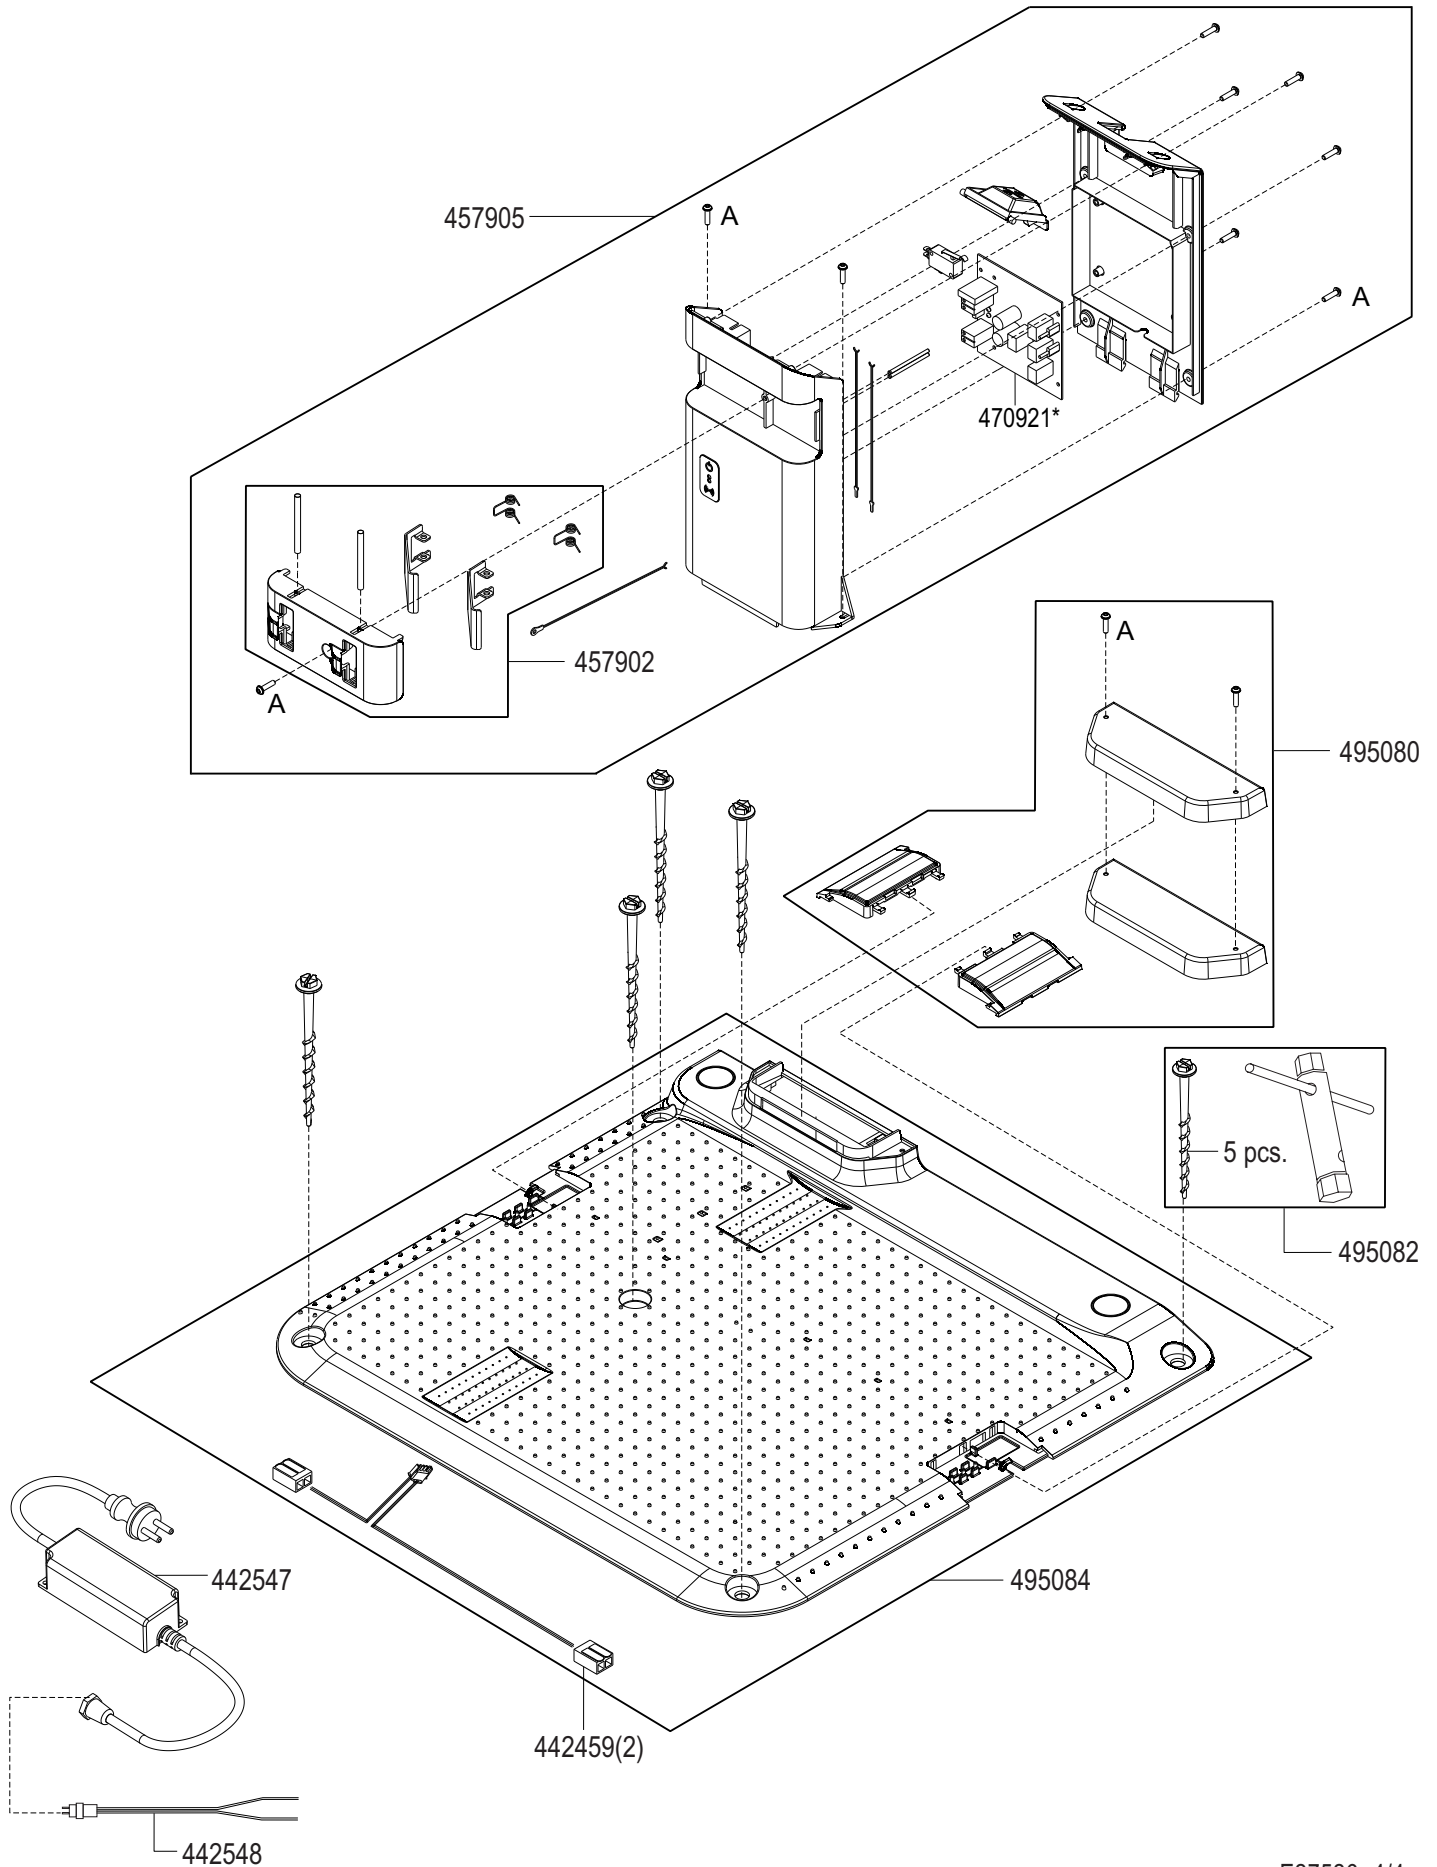

# Robolino 1200 E

Art. Nr. 127526

**solo**  
by **AL-KO**

E27526 1/4

A - 495104 Set 4x16 50 pcs.  
B - 495124 Set mixed

a	b	c	d	e	f
---	---	---	---	---	---

# Robolino 1200 E

Art. Nr. 127526

**solo**  
by **AL-KO**

E27526 2/4

A - 495104 Set 4x16 50 pcs.  
B - 495124 Set mixed

a	b	c	d	e	f
---	---	---	---	---	---

# Robolino 1200 E

Art. Nr. 127526

**solo**  
by **AL-KO**

E27526 3/4

a	b	c	d	e	f
---	---	---	---	---	---

A - 495104 Set 4x16 50 pcs.  
B - 495124 Set mixed

# Robolino 1200 E

Art. Nr. 127526

**solo**  
by **AL-KO**

E27526 4/4

a	b	c	d	e	f
---	---	---	---	---	---

A - 495104 Set 4x16 50 pcs.  
B - 495124 Set mixed

\* = ggf. nicht als einzelnes Ersatzteil verfügbar/  
may not be available as a single spares item