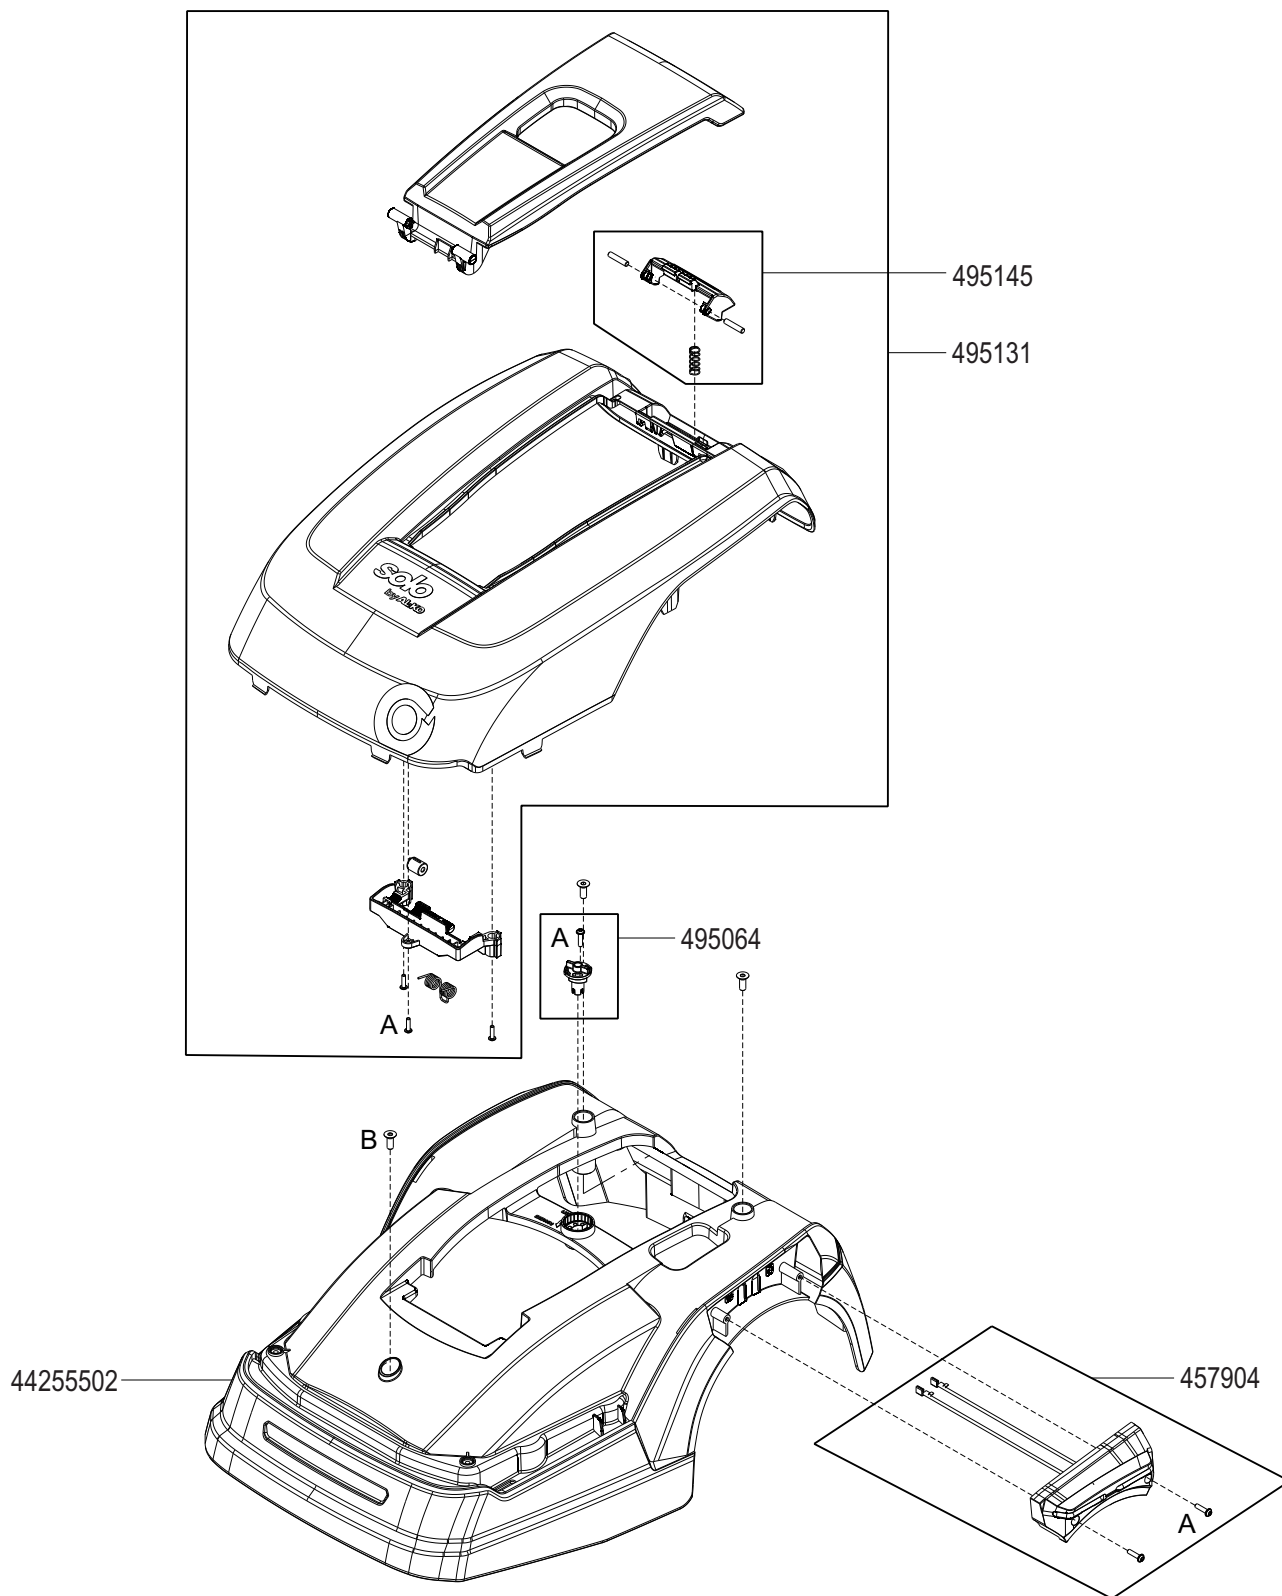

# Robolino 1200 E

Art. Nr. 127526

**solo**  
by **AL-KO**

E27526 1/4

A - 495104 Set 4x16 50 pcs.  
B - 495124 Set mixed

a	b	c	d	e	f
---	---	---	---	---	---

# Robolino 1200 E

Art. Nr. 127526

**solo**  
by **AL-KO**

E27526 2/4

A - 495104 Set 4x16 50 pcs.  
B - 495124 Set mixed

a	b	c	d	e	f
---	---	---	---	---	---

# Robolino 1200 E

Art. Nr. 127526

**solo**  
by **AL-KO**

E27526 3/4

a	b	c	d	e	f
---	---	---	---	---	---

A - 495104 Set 4x16 50 pcs.  
B - 495124 Set mixed