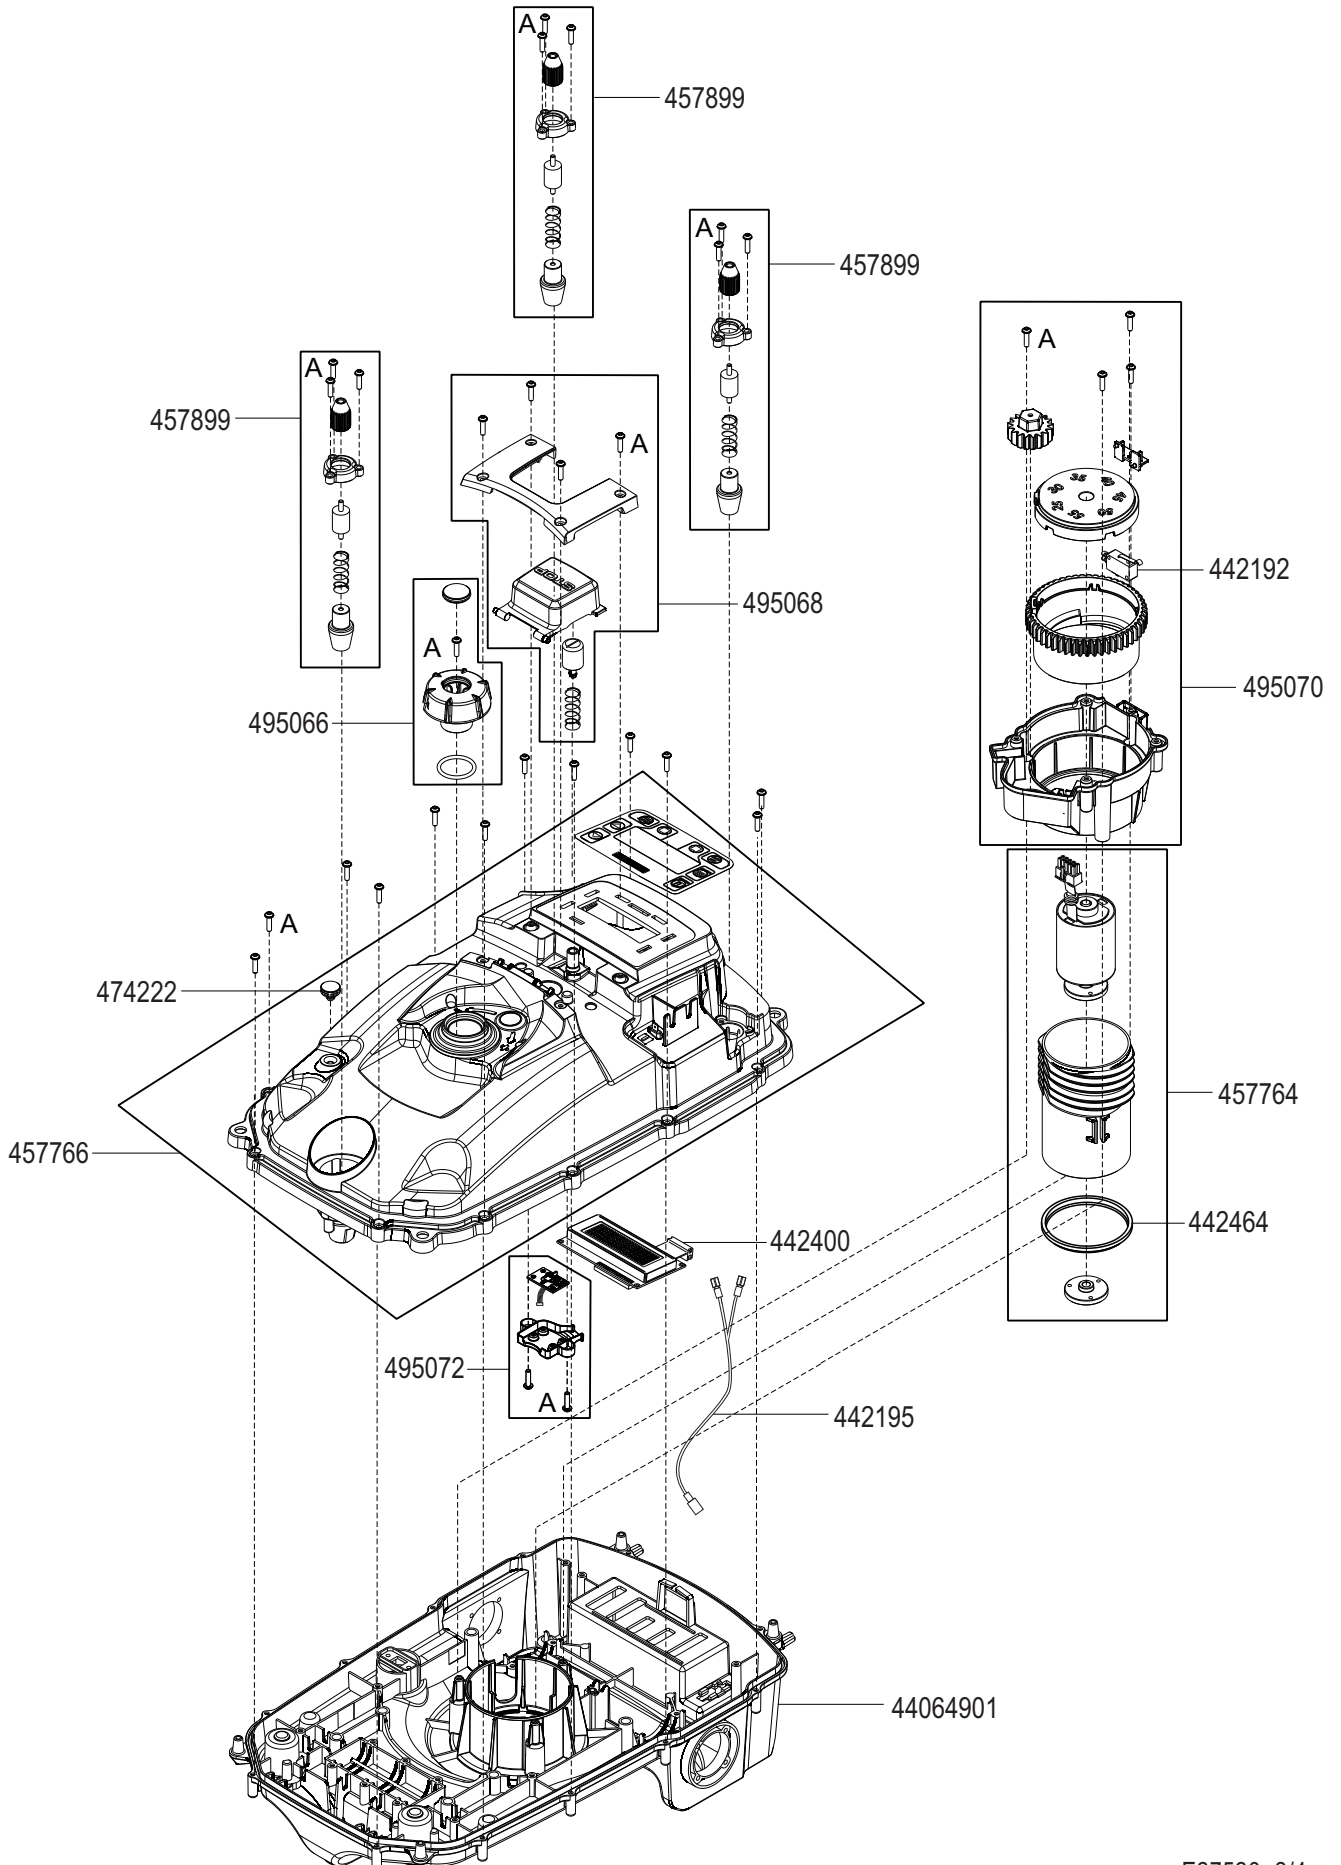

# Robolino 1200 E

Art. Nr. 127526

**solo**  
by **AL-KO**

E27526 1/4

A - 495104 Set 4x16 50 pcs.  
B - 495124 Set mixed

a	b	c	d	e	f
---	---	---	---	---	---

# Robolino 1200 E

Art. Nr. 127526

**solo**  
by **AL-KO**

E27526 2/4

A - 495104 Set 4x16 50 pcs.  
B - 495124 Set mixed

a	b	c	d	e	f
---	---	---	---	---	---

# Robolino 1200 E

Art. Nr. 127526

**solo**  
by **AL-KO**

E27526 3/4

a	b	c	d	e	f
---	---	---	---	---	---

A - 495104 Set 4x16 50 pcs.  
B - 495124 Set mixed

# Robolino 1200 E

Art. Nr. 127526

**solo**  
by **AL-KO**

E27526 4/4

a	b	c	d	e	f
---	---	---	---	---	---

A - 495104 Set 4x16 50 pcs.  
B - 495124 Set mixed

\* = ggf. nicht als einzelnes Ersatzteil verfügbar/  
may not be available as a single spares item