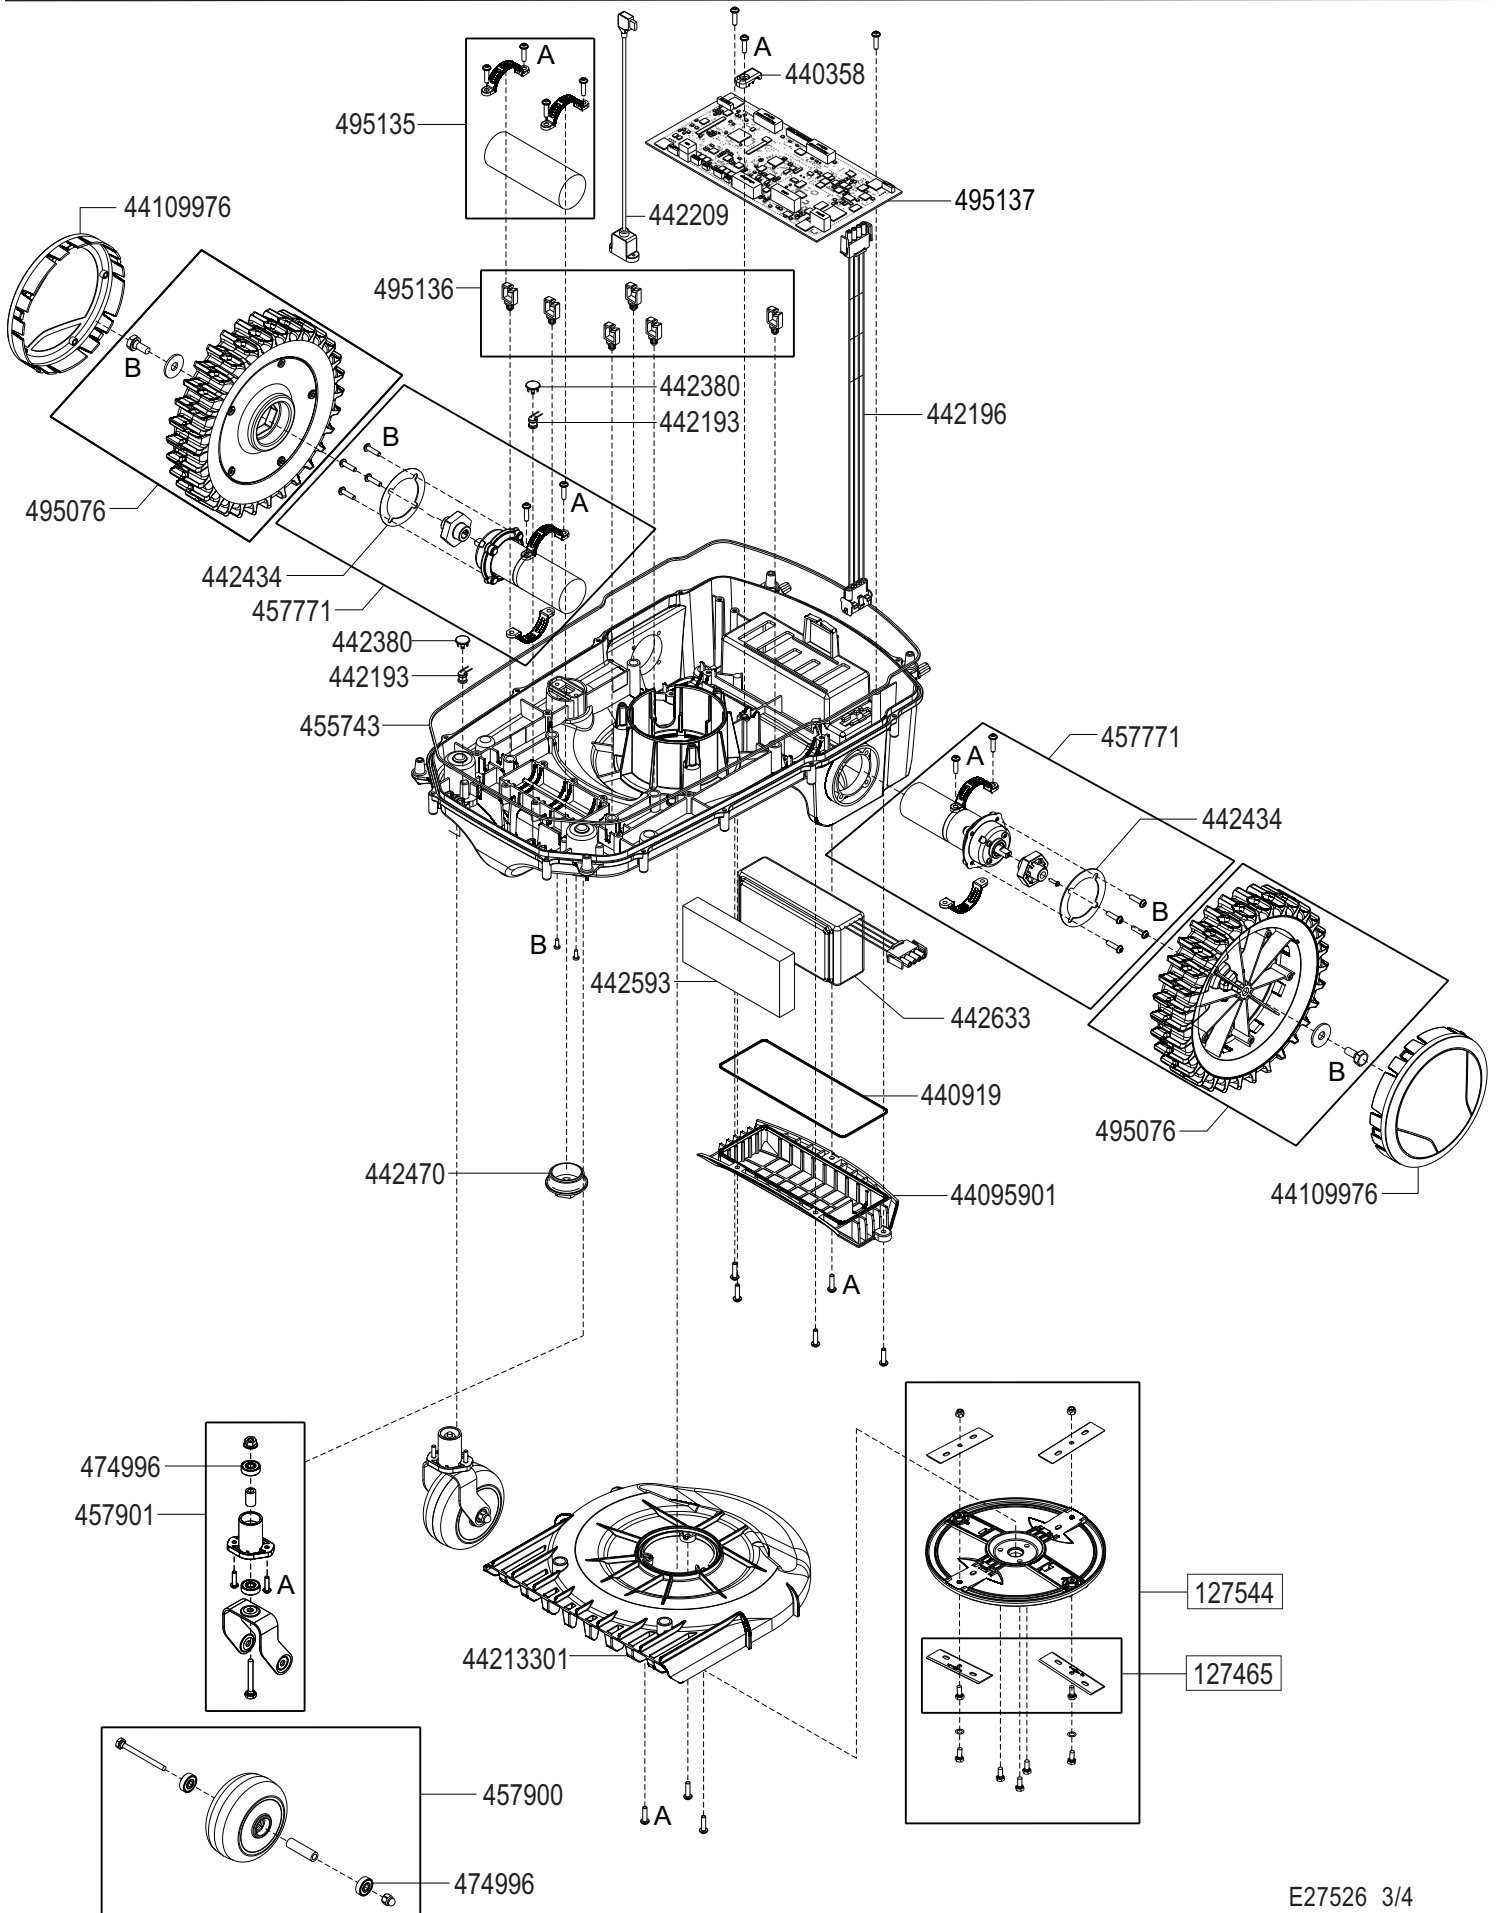

# Robolino 1200 E

Art. Nr. 127526

**solo**  
by **AL-KO**

E27526 1/4

A - 495104 Set 4x16 50 pcs.  
B - 495124 Set mixed

a	b	c	d	e	f
---	---	---	---	---	---

# Robolino 1200 E

Art. Nr. 127526

**solo**  
by **AL-KO**

E27526 2/4

A - 495104 Set 4x16 50 pcs.  
B - 495124 Set mixed

a	b	c	d	e	f
---	---	---	---	---	---

# Robolino 1200 E

Art. Nr. 127526

**solo**  
by **AL-KO**

E27526 3/4

a	b	c	d	e	f
---	---	---	---	---	---

A - 495104 Set 4x16 50 pcs.  
B - 495124 Set mixed

# Robolino 1200 E

Art. Nr. 127526

**solo**  
by **AL-KO**

E27526 4/4

a	b	c	d	e	f
---	---	---	---	---	---

A - 495104 Set 4x16 50 pcs.  
B - 495124 Set mixed

\* = ggf. nicht als einzelnes Ersatzteil verfügbar/  
may not be available as a single spares item