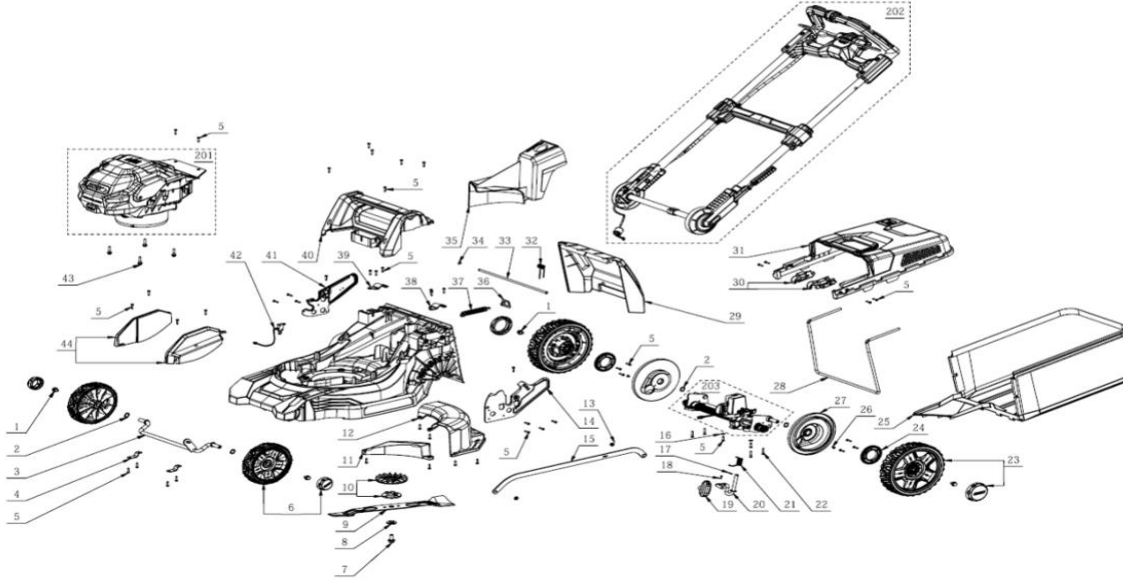

Repair Parts\_Lawn Mower\_4908.1(LM1702E-SP)

Product Description:Lawn Mower  
 Model Number:LM1700E-SP  
 Body Number:1000021001\_S  
 Version: A  
 Issue Date: 2019/06/14

Index No.	Art. No.	Description	QTY in machine	Weight (g)	Size LxWxH (mm)	MPQ	Repairable or Not?	Standard Repair Time (min.)
1	5640010003	Hexagon Flange Bolt	4	12.5	M8x12	10	Y	1
2	5650453001	Wave Washer	4	0.4	13x20x3	10	Y	1
3	2825708001	Front Axle Set	1	539.3	407.9x74.5x73.8	1	Y	20
4	3705216001	Mounting Plate	2	12.5	49.5x17x17	1	Y	1
5	5620157006	Hexagon Socket Screw	49	1.95	M4.2x19	10	Y	1
6	2826675001	Wheel Assembly	2	407	Φ182x49.7	1	Y	2
7	5640226001	Flange Bolt	1	25.5	M10x25	10	Y	1
8	5650510001	Washer	1	14.5	16.7x30x4	10	Y	1
9	3706591001	Blade	1	504	418.5x108.8x21	1	N	/
10	2826616001	Fan Assembly	1	118.1	23.5x100x17.8	1	Y	2
11	3129300001	Rear Enclosure	1	105.8	205x148x65.6	1	Y	2
12	3129304001	Cover	1	369.5	78.7x225.2x132	1	Y	2
13	5630013003	Prevailing Torque Hexagon Nut	2	3.5	M6	10	Y	1
14	3706717001	Support Plate	1	596.9	267.6x152x23.5	1	Y	20

Product Description:Lawn Mower  
 Model Number:LM1700E-SP  
 Body Number:1000021001\_S  
 Version: A  
 Issue Date: 2021/12/24

203

Index No.	Art. No.	Description	QTY in machine	Weight (g)	Size LxWxH (mm)	MPQ	Repairable or Not?	Standard Repair Time (min.)
203-1	3128943001	Support	1	11.8	119x15x44	1	Y	10
203-2	5620157006	Hexagon Socket Screw	6	1.95	M4.2x19	10	Y	1
203-3	3900208001	Dust Cover	1	54	117.1x89.5x86	1	Y	10
203-4	2826577002	Motor & Gear ASSY	1	298.5	Φ63.5x74.5	1	Y	15
203-5	5620033010	Screw	2	0.87	M3x10	10	Y	1
203-6	5660245001	"E" Ring	2	0.1	9.3x9.3x0.7	10	Y	5
203-7	2825767001	Gear Unit	2	20	29.6x29.6x16.8	1	Y	10
203-8	3550290001	Lock Pin	10	0.1	3x3x5	10	Y	10
203-9	3520991001	Cam Plate	2	4	14.3x14.3x5	10	Y	10
203-10	3520989001	Outer Bracket	2	25	24x24x21.1	1	Y	10
203-11	3520996001	Pinion	2	33	29.6x29.6x12	1	Y	8