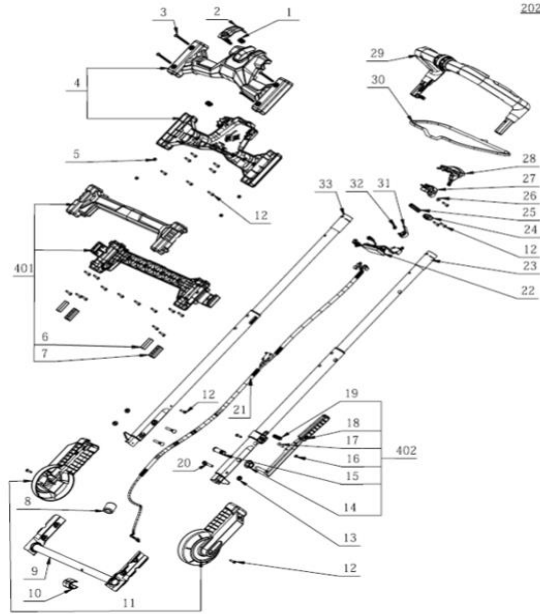

Product Description:Lawn Mower
Model Number:LM1700E-SP
Body Number:1000021001_S
Version: A
Issue Date: 2019/06/14

Index No.	Art. No.	Description	QTY in machine	Weight (g)	Size LxWxH (mm)	MPQ	Repairable or Not?	Standard Repair Time (min.)
202-1	3660011002	Spring	2	1.04	12.8x16	10	Y	10
202-2	3129665001	Button	1	12	60x42.4x36.7	1	Y	25
202-3	5620161005	Hexagon Socket Screw	4	9.57	M5x55	1	Y	1
202-4	3900081001	Switch Box ASSY	1	374.9	21.9x182.1x71.	1	Y	25
202-5	5630006002	Prevailing Torque Hexagon Nut	4	2	M5	10	Y	1
202-6	3126832001	Rubber Block	2	3.94	37x10x9.2	1	Y	25
202-7	3129506001	Clamp Block	2	1	40.2x12.9x12.6	1	Y	25
202-8	3680282001	Magnet Ring	1	54.1	13x26x28	1	Y	5
202-9	2826588001	Spindle ASSY	1	563.3	388x140x36	1	Y	25
202-10	3129714001	Switch Actuator	1	2.1	28x27.3x28	1	Y	5
202-11	3900177001	Decorative Cover ASSY	1	180.7	26.5x119.9x12.	1	Y	5
202-12	5620157006	Hexagon Socket Screw	27	1.95	M4.2x19	10	Y	1
202-13	5630013003	Prevailing Torque Hexagon Nut	3	3.5	M6	10	Y	1
202-14	5630268001	Nut	1	16.15	M12X1.25	10	Y	1
202-15	3551952001	Sleeve	1	18	M12X1.25X39	1	Y	1
202-16	5660003003	E Ring	1	0.2	φ9x1	10	Y	1
202-17	3550048003	Pin	1	2.9	5x18.5	1	Y	1
202-18	2824250001	Handle Lever Set	1	113	248x20x76	1	Y	5
202-19	3660565001	Compression Spring	1	3.92	9.6x28	10	Y	5
202-20	5640168001	Square Neck Bolt	3	7.92	M6x35	10	Y	1
202-21	2826080001	Internal Wire ASSY	1	244.7	Φ7x1400	1	Y	45
202-22	2830410001	4908.1 Switch Electric Assembly	1	57	108.5x32.5x37.9	1	Y	45
202-23	2825948001	Telescope Tube	1	768.9	936.7x60x52	1	Y	35
202-24	3126763001	Clamp	1	2.92	34x17x11.7	1	Y	25
202-25	3660562001	Compression Spring	1	1.3	10.9x38	10	Y	25
202-26	5650004001	Plain Washer	1	0.74	4	10	Y	1
202-27	3127905001	Switch Actuator	1	5.5	46.7x29.4x30.9	1	Y	25
202-28	3127908001	Switch Lever	1	16.6	81x32.5x27.7	1	Y	25
202-29	2826560002	Handle Set	1	396.2	15x131.6x200.	1	Y	20
202-30	3650208001	Control Handle	1	333.6	336x159.6x18.5	1	Y	25
202-31	3129632001	Switch Actuator	1	22.2	39x24x12.5	1	Y	25
202-32	3660724001	Torsion Spring	1	0.7	9.2x4	1	Y	25
202-33	2825949001	Telescope Tube	1	768.9	936.7x60x52	1	Y	35
202-401	2826544001	Beam Assembly	1	311.4	432x110.4x78.7	1	Y	25
202-402	2826613001	Handle Lever Set	1	132.7	247.7x76.1x17	1	Y	10