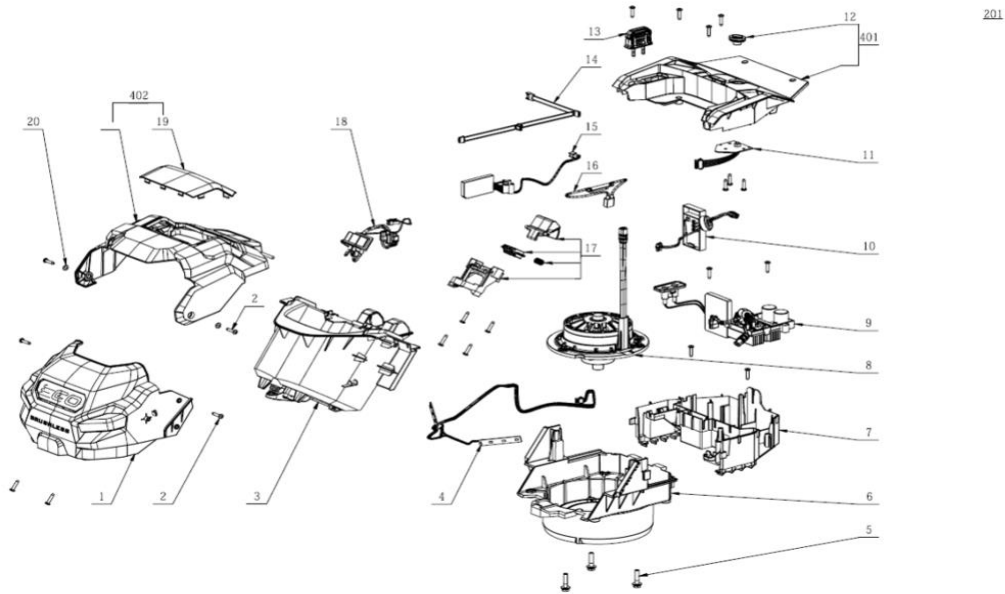

Product Description:Lawn Mower
Model Number:LM1700E-SP
Body Number:1000021001_S
Version: A
Issue Date: 2019/06/14

Index No.	Art. No.	Description	QTY in machine	Weight (g)	Size LxWxH (mm)	MPQ	Repairable or Not?	Standard Repair Time (min.)
201-1	2826307001	Top Cover ASSY	1	299.2	51.4x190.8x17	1	Y	15
201-2	5620157006	Hexagon Socket Screw	21	1.95	M4.2x19	10	Y	1
201-3	2826306001	Battery Box ASSY	1	390.6	37.4x200.6x219	1	Y	30
201-4	2830412001	4908.1 LED Electric Assembly	1	13	80x140x20	1	Y	20
201-5	5640217001	Bolt and Washer Set	3	9	M6x30	10	Y	1
201-6	3403069001	Bottom Support	1	82	25.5x229.2x170	1	Y	20
201-7	3129434001	Mounting Plate	1	177.6	22x162.3x103.	1	Y	20
201-8	2730281001	DC Motor	1	1615.5	Ø156x108	1	Y	20
201-9	2826492001	4908.1 Electric Assembly	1	297.5	63.7x91.8x150.	1	Y	10
201-10	2830416001	Electric Assembly	1	83.2	79x51.7x23	1	Y	10
201-11	2830413001	4908.1 Push Button Panel PCBA	1	48.4	53.5x46x70.5	1	Y	15
201-12	3322491001	Button	1	2.5	Ø25x16.7	1	Y	1
201-13	5680196001	Key	1	23.6	43.5x52x18	1	Y	1
201-14	4860615001	Internal Wire ASSY	1	35	Ø4.8x430	1	Y	10
201-15	2830414001	4908.1 LED Control Electric Assembly	1	32.9	58.4x33.4x12.3	1	Y	10
201-16	2830216002	4908.1 Fuse PCBA	1	17	Ø7x112	1	Y	10
201-17	2826617001	Button Unit	1	21.2	91.3x73.8x67.5	1	Y	15
201-18	4860570001	Wiring Harness	1	57	183x40x40	1	Y	25
201-19	3129442001	Transparent Guard	1	35.3	39.8x114.8x50.	1	Y	1
201-20	5650013004	Plain Washer	2	0.4	5	10	Y	1
201-401	2826308001	Rear Cover ASSY	1	214.1	20.4x248.4x71.	1	Y	5
201-402	2826310001	Battery Cover ASSY	1	232.4	60x235.7x139.	1	Y	1