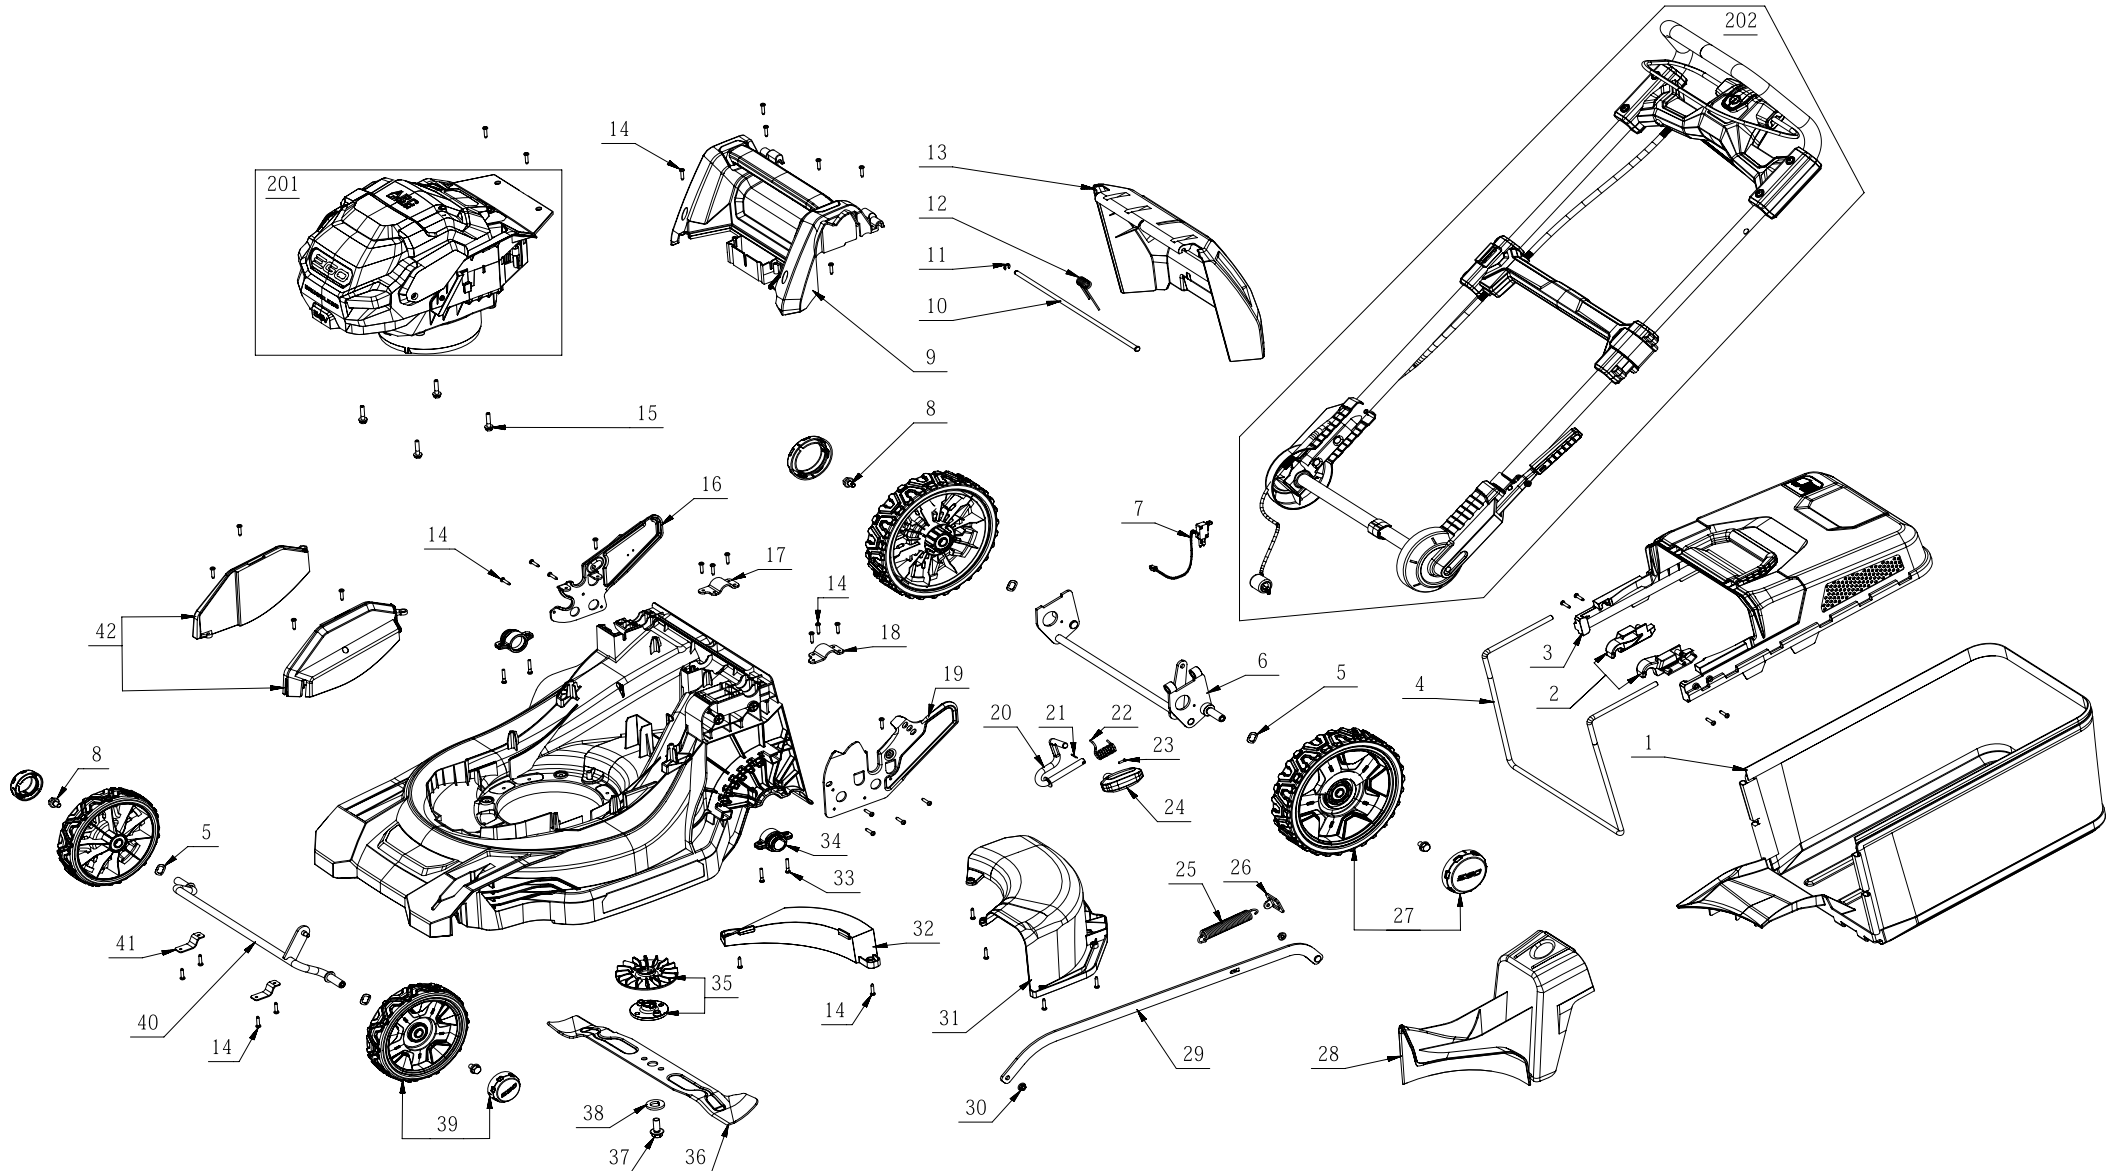

Product Description:Lawn Mower
Model Number:LM1900E
Body Number:1000024001_S
Version: A
Issue Date: 2019/07/22