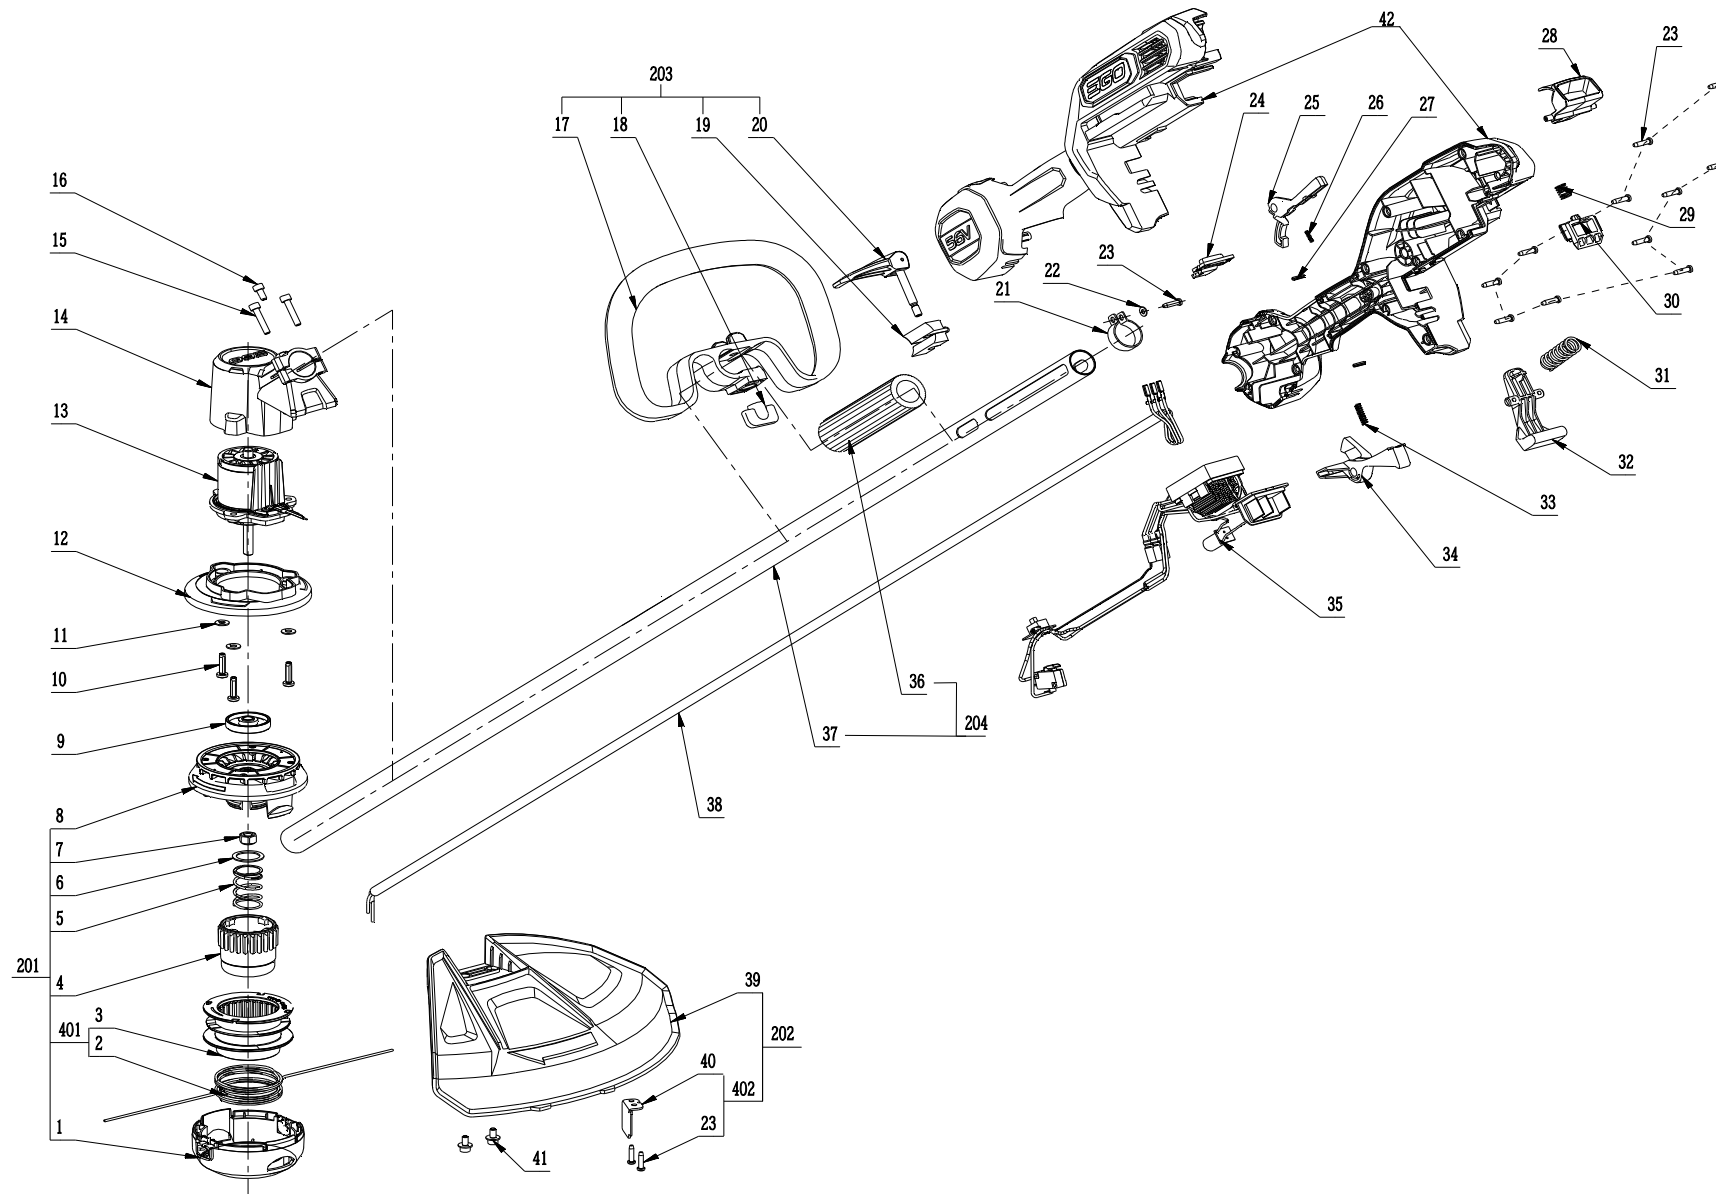

Product Description: String Trimmer  
Model Number: ST1300E  
Body Number: 0760048003\_S  
Version: A  
Issue Date: 2016/01/01

Repair Parts\_Line Trimmer\_Line Trimmer\_4807 (ST1300E)

Index No.	Art. No.	Description	QTY in machine	Weight (g)	Size LxWxH (mm)	MPQ	Repairable or Not?	Standard Repair Time (min.)
1	2824019002	Lower Housing ASSY	1	55.98	Ø95x44	1	Y	1
2	3800107001	Trimmer Line	1	0.25	Ø2.0x7000	1	N	/
3	3127635001	Mounting Wire Holder	1	43.63	Ø76x43.9	1	Y	1
4	2824022001	Support Head ASSY	1	50.56	Ø48x48	1	Y	3
5	3660582001	Compression Spring	1	8.34	Ø25x35	10	Y	3
6	5650349002	Washer	1	1.66	Ø26x1	10	Y	3
7	5630271001	Nut	1	4.25	M8	10	Y	5
8	2824082003	Upper Housing ASSY	1	93.16	Ø98x43.9	1	Y	1
9	3520800001	Outer Flange	1	31.88	Ø37x8.2	1	Y	20
10	5610059007	Thread Forming Screw	3	3.6	M5x20	10	Y	20
11	5650396003	Washer	3	0.61	5	10	Y	3
12	3127655001	Shield	1	25.91	Ø105.4x18.7	1	Y	3
13	2730228001	DC Motor	1	461.3	82x72.5x106.8	1	Y	40
14	3421371001	Motor Housing	1	184.56	130x72.8x91	1	Y	3
15	5620216003	Hexagon Socket Screw	2	4.7	M5x25	10	Y	3
16	5620213003	Hexagon Socket Screw	1	2.86	M5x10	10	Y	4
17	3127657001	Front Handle	1	191.31	231.5x144x68	1	Y	15
18	3400010003	Wing Nut	1	9.18	32x14x21	10	Y	1
19	3127651001	Clamping Block	1	4.46	37x20.5x21	1	Y	5
20	2824142001	Handle Lever Set	1	21.83	72.3x62.3x25.8	1	Y	15
21	3705178001	Fixed Ring	1	7.76	35.5x28x10	10	Y	1
22	5650005002	Plain Washer	1	0.38	4	10	Y	5
23	5610032004	Tapping Screw	14	1.45	ST4.2x19	10	Y	1
24	3128087001	Push Button	1	3.82	35.2x32.8x10.6	1	Y	3
25	3128088001	Lock-off Trigger	1	8.04	121x32.5x28.0	1	Y	5
26	3660453002	Compression Spring	1	0.12	Ø3.2x11	10	Y	1
27	5670011001	Spring Pin	2	0.25	Ø2.5x12	1	Y	3
28	3127201001	Release Button	1	15.51	52x41.9x36	1	Y	3
29	3660013003	Spring1	1	0.58	Ø9.8x25	10	Y	3
30	3127202001	Power Pack Button	1	6.18	31.8x37.1x12.9	1	Y	2
31	3660129002	Spring	1	8.32	Ø15.8x43.8	10	Y	2
32	3127206001	Lever	1	17.92	26.9x74.9x36	1	Y	2
33	3660075001	Spring	1	0.6000031	Ø5.5x18	10	Y	1
34	3128086001	Switch Trigger	1	15.57	104.7x43.2x32.5	1	Y	2
35	2830117001	Electric Assembly	1	147.75	-	1	Y	2
36	3705711001	Sheath	1	10.41	Ø32x120	1	Y	10
37	3705324001	Connecting Tube	1	306.15	Ø25x1313.7	1	Y	1
38	4860300002	Internal Wire ASSY	1	194.26	Ø9.5x1465	1	Y	1
39	3128077001	Guard	1	129.7	305x185x80	1	Y	1
40	3704344002	Blade	1	14.9	31x30x13.2	1	Y	1
41	5620526001	Screw with Washer	2	3.54	M5x10	10	Y	20
42	2824291001	Rear Housing Set	1	615.2	480x120x165	1	Y	1
201	2824421001	Cutting Head Set	1	257.83	Ø98x66	1	N	/
202	2824273001	Guard ASSY	1	147.67	305x185x80	1	Y	3
203	2824020001	Handle ASSY	1	226.77	231.5x144x68	1	Y	1
204	2824670001	Connecting Tube ASSY	1	-	-	1	Y	1
401	2824055002	Mounting Wire Holder Set	1	43.88	Ø76x43.9	1	Y	20
402	2823713002	Blade Set	1	18	31x30x13.2	1	Y	20