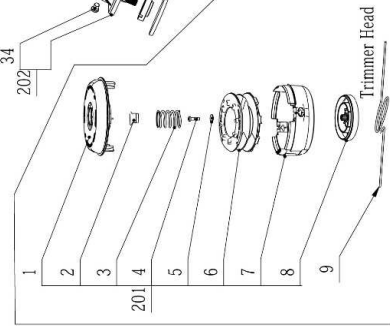

Old number	
Number	
Signature	
Date	

Repair Parts_Commerical Bike Handle Brush Cutter/Line Trimmer_4815(BCX3800)

Model No.	BCX3800
Art.No.	0260071001

Index No.	Service Part No.	Description	Tariff code	QTY in machine	Weight (g)	Size LxWxH (mm)
1	3402942001	Upper Housing	3926909790	1	119.3	Φ127x37.3
2	5630292001	Nut	7318166090	2	16	M10x1-FH
3	3660699001	Compression Spring	7320202090	1	18	28x35
4	5620479001	Screw	7318149989	20	4	ST4.2x16
5	5650278002	Washer	7318210095	1	0.08	Φ12x1
6	2825610001	Mounting Wire Holder ASSY	8467990090	1	144	Φ95x44.5
7	2825608001	Lower Housing ASSY	3926909790	1	116.5	Φ118x50
8	3129386001	Support Head	3926909790	1	34	Φ74.5x19.2
9	3800150001	Trimmer Line	3926909790	1	34	Φ2.4
10	3706105001	Blade	8208400000	1	390	Φ304x2.5
11	2824948002	Blade Cover	8467990090	1	147	Φ312x37
12	3421864001	Outer Flange	7616990990	1	80	Φ60x22
13	5650013006	Plain Washer	7318210095	1	0.5	Φ5.3x1
14	5620662001	Hexagon Socket Screw	7318156890	1	6	M5x38
15	2826114001	Control Handle Set	8467990090	1	18.5	224.5x92x56.5
16	3129398001	Push Button	3926909790	1	4.5	30.5x30.5x33
17	5670028002	Pin	7318240090	1	4.6	5x30
18	3521123001	Plunge Frame	7326909890	1	22	29.5x20.5x8
19	2825785001	Switch Lever ASSY	8467990090	1	46	66x50.5x18.5
20	2825641001	Auxiliary Handle ASSY	8467990090	1	367	647x330x47.5
21	2825816001	Switch Assembly	8544429090	1	92.5	34.5x42.5x1040
22	3660013003	Spring1	7320202090	1	1	Φ9.9x25
23	5640272001	Wing Bolt	3926909790	1	60	101.5x60.7x27.5
24	3900008001	Handle Cover ASSY	8467990090	1	167	94x72x53
25	3660712001	Compression Spring	7320202090	1	2.6	17x21
26	5620019004	Hexagon Socket Screw	7318156890	13	4.32	M5x16
27	3422163001	Bottom Support	8104900090	1	311	109.5x106.5x70.5
28	5630016006	Hexagon Nut	7318166090	1	4.6	M8
29	3129464001	Knighthead	3926909790	1	6	Φ20.2x48
30	2825607001	Tube Assembly	6815990000	1	421	Φ25.4x1577
31	5620216006	Hexagon Socket Screw	7318156890	4	5	M5x25
32	5650015012	Spring Washer	7318210095	2	2	Φ7.9x1.2
33	3705417001	Fixing Board	7326909890	1	58.5	66x48x19
34	5620606001	Hexagon Socket Screw	7318159590	1	5	M8x10
35	5620213003	Hexagon Socket Screw	7318156890	2	3.4	M5x10
36	5650598001	Washer	7318210095	3	0.2	5.3x11x0.4
37	3552509001	Inner Flange	7307910090	1	66.3	Φ44x13.5
38	3706103001	Shield	7326909890	1	39	Φ70x5.5
39	2825589001	Shaft	8483109590	1	479	Φ7x1606.8
40	3128392001	Rubber Gasket	4016930090	2	11.969	50x35x17.5
41	3422159001	Mounting Cover	8104900090	1	101.5	100.5x59.5x31
42	5620334004	Hexagon Socket Screw	7318156890	4	7	Φ9.9x25
43	2825605001	Guard ASSY	8467990090	1	230	352x103x102
44	3129385001	Guard	3926909790	1	76.5	352.3x71x36.9
45	5620548001	Screw with Washer	7318156890	3	3	Φ9x35
46	3706542001	Blade	8208400000	1	44	67x26x41.5
47	3800148001	Harness	3926909790	1	305	720x213x35
48	3680227001	Magnetic Block	8505119099	1	20.4	20x20x35
49	5680164001	Inner Hexagon Spanner	8204110000	1	15.6	4(L95xH45)
50	5680217001	Wrench	8204110000	1	160	21x100x225
51	4860525001	Internal Wire ASSY	8544429090	1	92	61.5x31.4x130
52	3422157001	Right Housing	7616990990	1	617	260.2x164x51.5