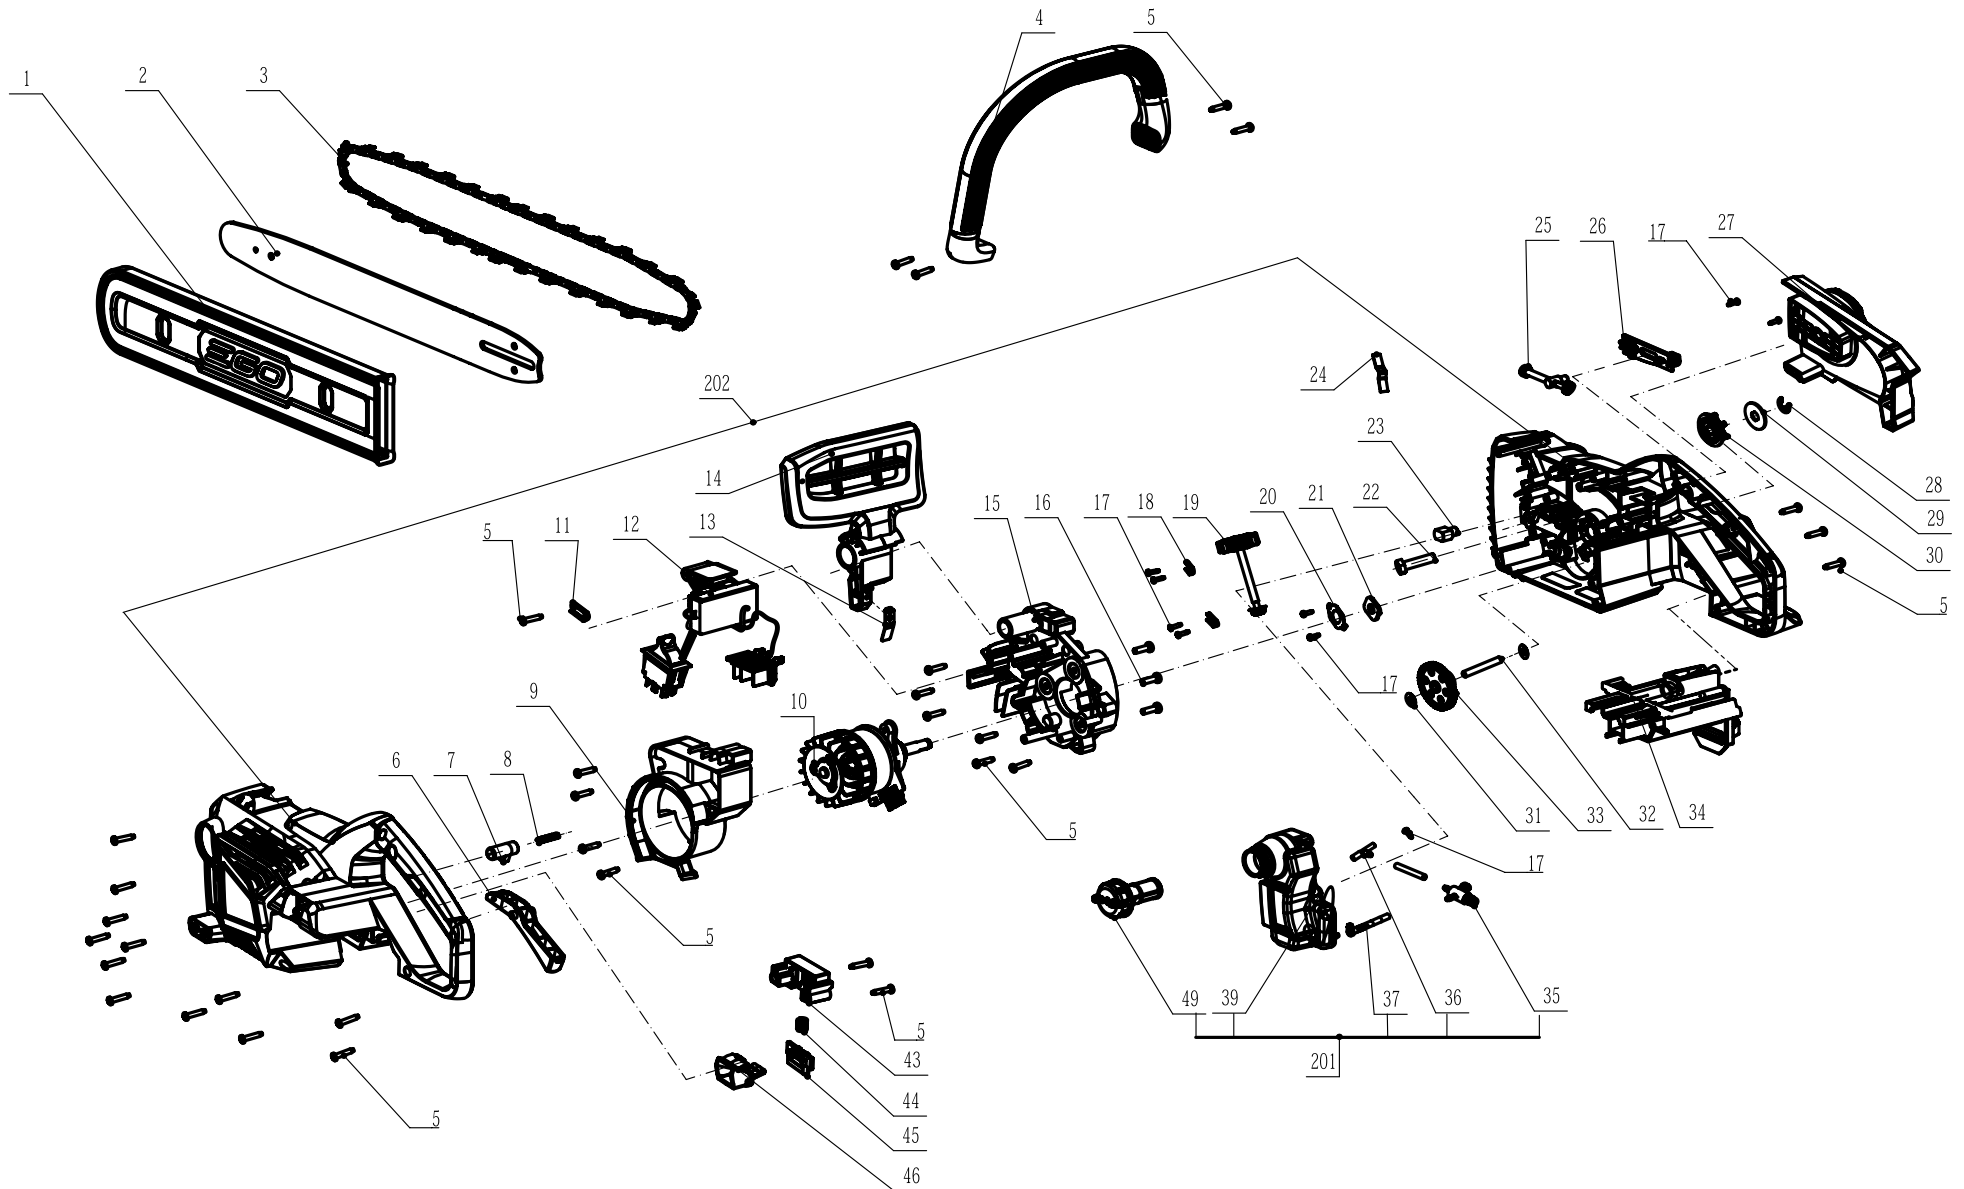

Product Description:Chain Saw
Model Number:CS1600E
Body Number:0890017002_S
Version: A
Issue Date: 2016/08/30

Repair Parts_Chain Saw_4552.1 (CS1600E)

Index No.	Art. No.	Description	QTY in machine	Weight (g)	Size LxWxH (mm)	MPQ	Repairable or Not?	Standard Repair Time (min.)
1	3128201001	Sheath	1	135.0	406x94x20	1	Y	1
2	3705964001	Guide	1	456.5	452x54x3.3	1	N	/
3	3810671001	Chain	1	149.5	513x74x4.4	1	N	/
4	3127504002	Front Handle	1	156.1	225.298x201.676x129.54	1	Y	2
5	5610042014	Tapping Screw	33	1.9	ST4.2x19	10	Y	1
6	3127496001	Switch Trigger	1	21.7	127.762x29.718x23.114	1	Y	5
7	3127495001	Lock off Button	1	8.2	28.956x18.034x11.938	1	Y	5
8	3660427002	Spring	1	0.4	5.588x23.876x0	10	Y	1
9	3127502001	Fan Baffle	1	74.2	139.7x120.904x53.34	1	Y	7
10	2823855002	Motor & Gear ASSY	1	892.4	φ71.882x123.19	1	Y	18
11	3700367001	Cord Anchorage	1	2.7	29.972x10.922x4.064	1	Y	1
12	2830039003	Electric Assembly	1	209.0	-	1	Y	13
13	3705658001	Brake Piece	1	2.1	36.322x9.906x0.762	1	Y	8
14	3402731001	Board	1	256.7	180.086x142.748x59.944	1	Y	8
15	3127503001	Motor Support	1	135.7	150.114x134.366x69.596	1	Y	18
16	5620051010	Screw	3	3.4	M5X16	10	Y	1
17	5610011006	Tapping Screw	9	0.6	ST2.9x10	10	Y	1
18	3700894001	Cord Anchorage	2	1.5	19.304x8.636x2.032	1	Y	1
19	2823856001	Transmission ASSY	1	27.4	φ37.338x78.74	1	Y	18
20	5660209001	Clamp	1	1.1	32.512x20.066x0.508	1	Y	18
21	3705661001	Felt Ring	1	0.2	20.066x20.066x2.54	10	Y	18
22	5640011002	Hexagon Head Bolt	1	14.9	φ7.874x35.052	10	Y	18
23	3552150001	Clamp	1	14.0	19.812x13.97x9.652	1	Y	18
24	3705659002	Leaf Spring	1	1.5	38.1x7.874x0.508	10	Y	15
25	2823167001	Screw ASSY	1	22.9	φ12.192x65.024	10	Y	5
26	3421169001	Cover	1	11.8	81.28x19.558x8.89	1	Y	5
27	2823860001	Cover ASSY	1	187.4	172.466x107.95x54.864	1	Y	1
28	5660028001	E Ring	1	0.7	13.716x11.176x1.016	10	Y	5
29	5660208001	Gasket	1	6.4	φ27.94x1.524	10	Y	5
30	3421564001	Sprocket	1	34.2	φ34.036x12.192	1	Y	5
31	5650042001	Plain Washer	2	0.2	6.096x13.97x0.254	10	Y	15
32	5670185001	Pin	1	8.7	φ6.096x39.878	1	Y	18
33	3127510001	Gear	1	15.7	φ34.036x12.7	1	Y	18
34	2823934001	Support ASSY	1	160.7	142.24x100.076x89.916	1	Y	8
35	2823786001	Pump Assy	1	8.0	26X13.6X5	1	Y	20
36	3127524001	Nozzle	1	0.0	80Xφ5	1	Y	20
37	4920530001	Soft Tube	1	0.0	—	1	Y	20
39	3127506001	kettle	1	51.8	115.7x68x67	1	Y	20
43	3127507001	Support	1	16.6	63.5x32.512x25.908	1	Y	7
44	3660013003	Spring	1	0.6	φ9.906x24.892	10	Y	7
45	3127497001	Power Pack Button	1	6.8	42.418x24.384x11.43	1	Y	7
46	3127498001	Power Pack Button	1	11.5	42.926x36.83x27.432	1	Y	7
49	2824708001	Cover Assembly	1	7.2	φ38x65	1	Y	20
201	2823933002	Kettle ASSY	1	76.0	115.824x75.946x68.072	1	Y	18
202	2823935001	L R Housing Set	1	1010.4	420.878x196.596x93.98	1	Y	30