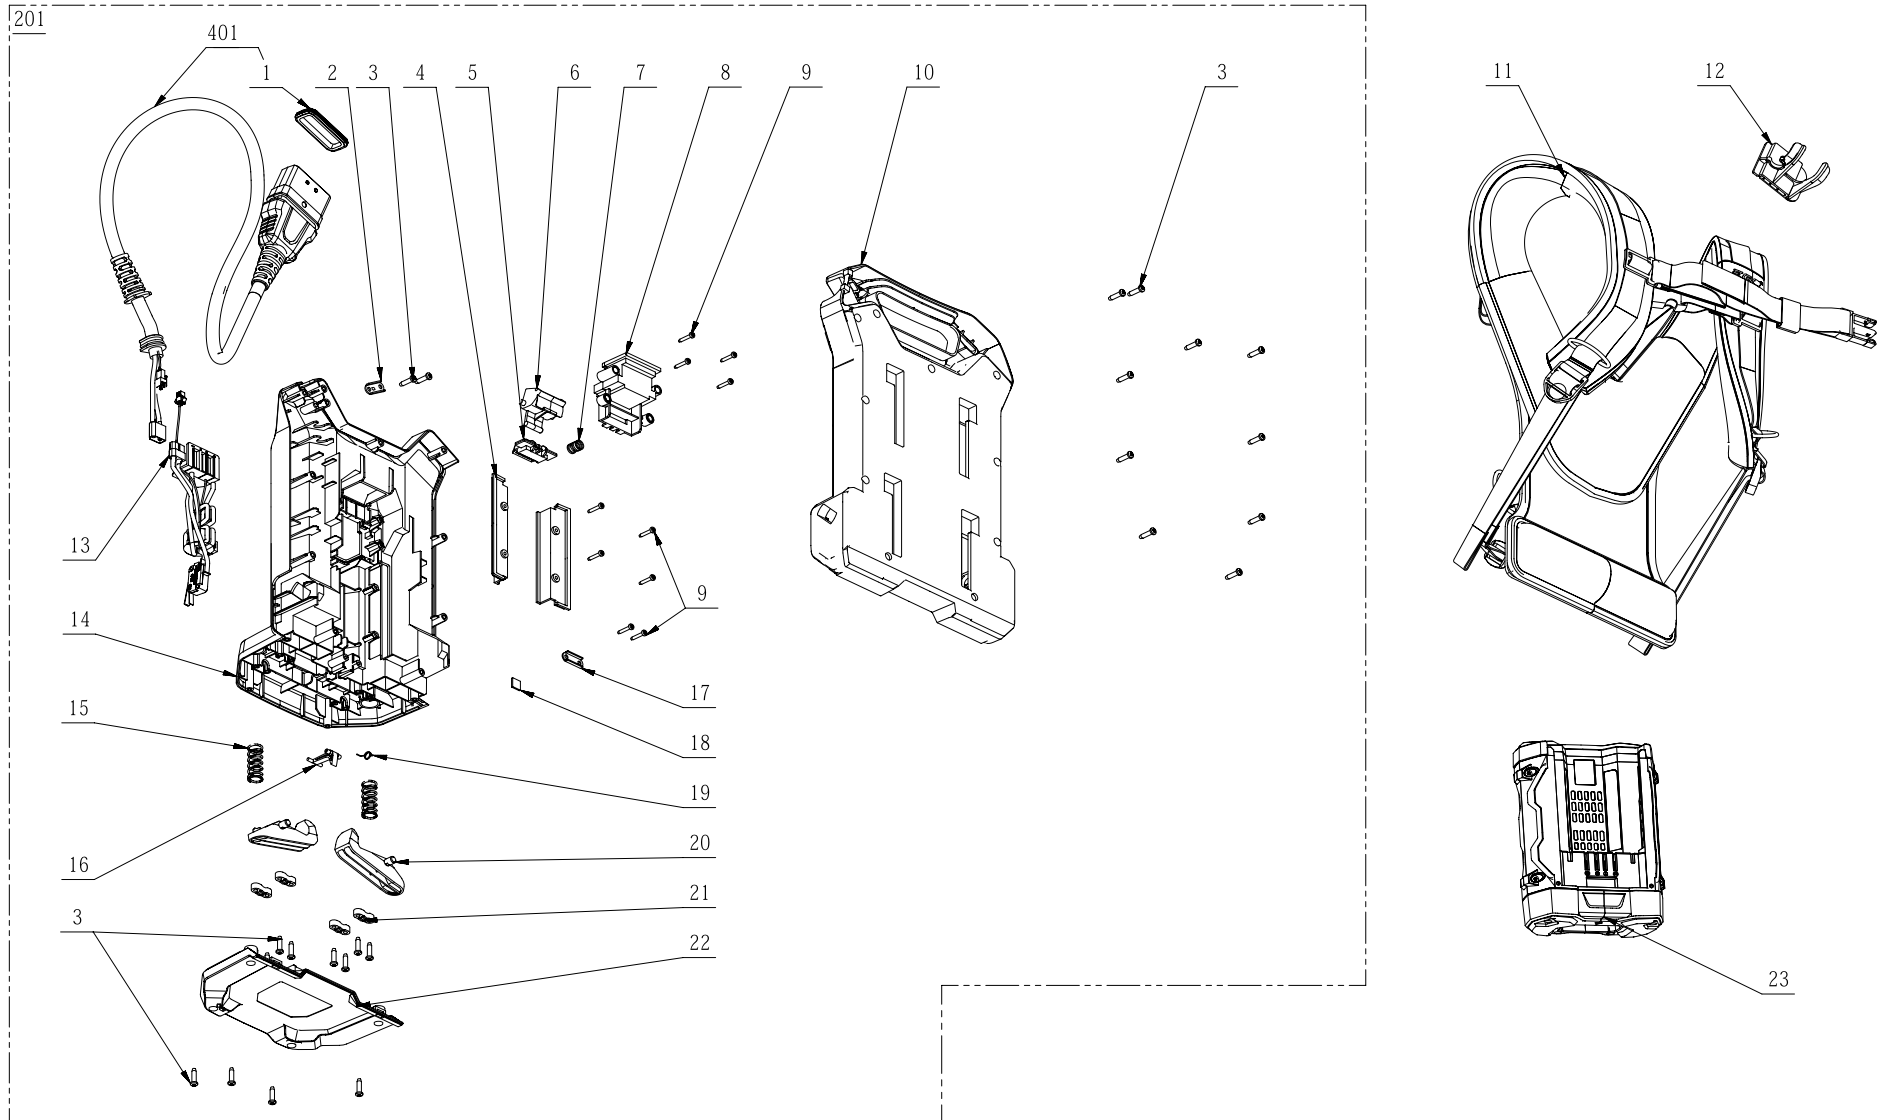

Product Description: Backpack Harness
Model Number: BH1001
Body Number: 0860161001_S
Version: A
Issue Date: 2018/04/08

Repair Parts_Back Pack Harness_5924(BH1001)

Index No.	Art. No.	Description	QTY in machine	Weight (g)	Size LxWxH (mm)	MPQ	Repairable or Not?	Standard Repair Time (min.)
1	5690356002	Seal Ring	1	2.7	55x25x6.3	10	Y	1
2	3700285001	Cord Anchorage	1	1.5	17x4.2	1	Y	4
3	5610294001	Tapping Screw	24	1.2	ST4x16	10	Y	1
4	3128361001	Cover	2	8.5	113.2x25x19.6	1	Y	4
5	3127497001	Power Pack Button	1	4.5	42.5x24.5x11.4	1	Y	5
6	3127498001	Power Pack Button	1	9	43x36.8x27.5	1	Y	5
7	3660013003	Spring1	1	0.5	Φ9.8x25	10	Y	5
8	3128359001	Support	1	24.5	65.8x61.4x42	1	Y	4
9	5610274001	Tapping Screw	10	0.6	ST2.9X16	10	Y	1
10	3322283001	Rear Housing	1	383	215x295x140	1	Y	4
11	2825497001	Backpack Subassembly	1	450	420x340x60	1	Y	2
12	3129102001	Pothead	1	16	55.8x43x41.5	1	Y	1
13	2830264001	Electric Assembly	1	93	120x80x30	1	Y	4
14	3129073001	Front Housing	1	482	220x355x60	1	Y	12
15	3660306002	Spring	2	3.5	14x38	10	Y	7
16	3129115001	Lever	1	0.5	28.4x15.6x18	1	Y	7
17	3700367001	Cord Anchorage	1	1.5	17x4.2	1	Y	4
18	3706436001	Sponge Pad	1	0.5	10x10x1.5	1	Y	4
19	3660682001	Torsion Spring	1	0.2	7.6x1.8	10	Y	7
20	3126773001	Lever	2	16	79x39x32.3	1	Y	6
21	3122798001	Cord Anchorage	4	12	23x7x8	1	Y	5
22	3129071001	Bottom Support	1	60	195x112x25	1	Y	4
23	2825723001	Battery Box ASSY	1	563	183.4x137.2x73.7	1	N	/
401	4810227001	Power Cord ASSY	1	505	1960x60x30	1	Y	4
201	2826107001	Whole Set ASSY	1	1105	335x220x142	1	Y	2