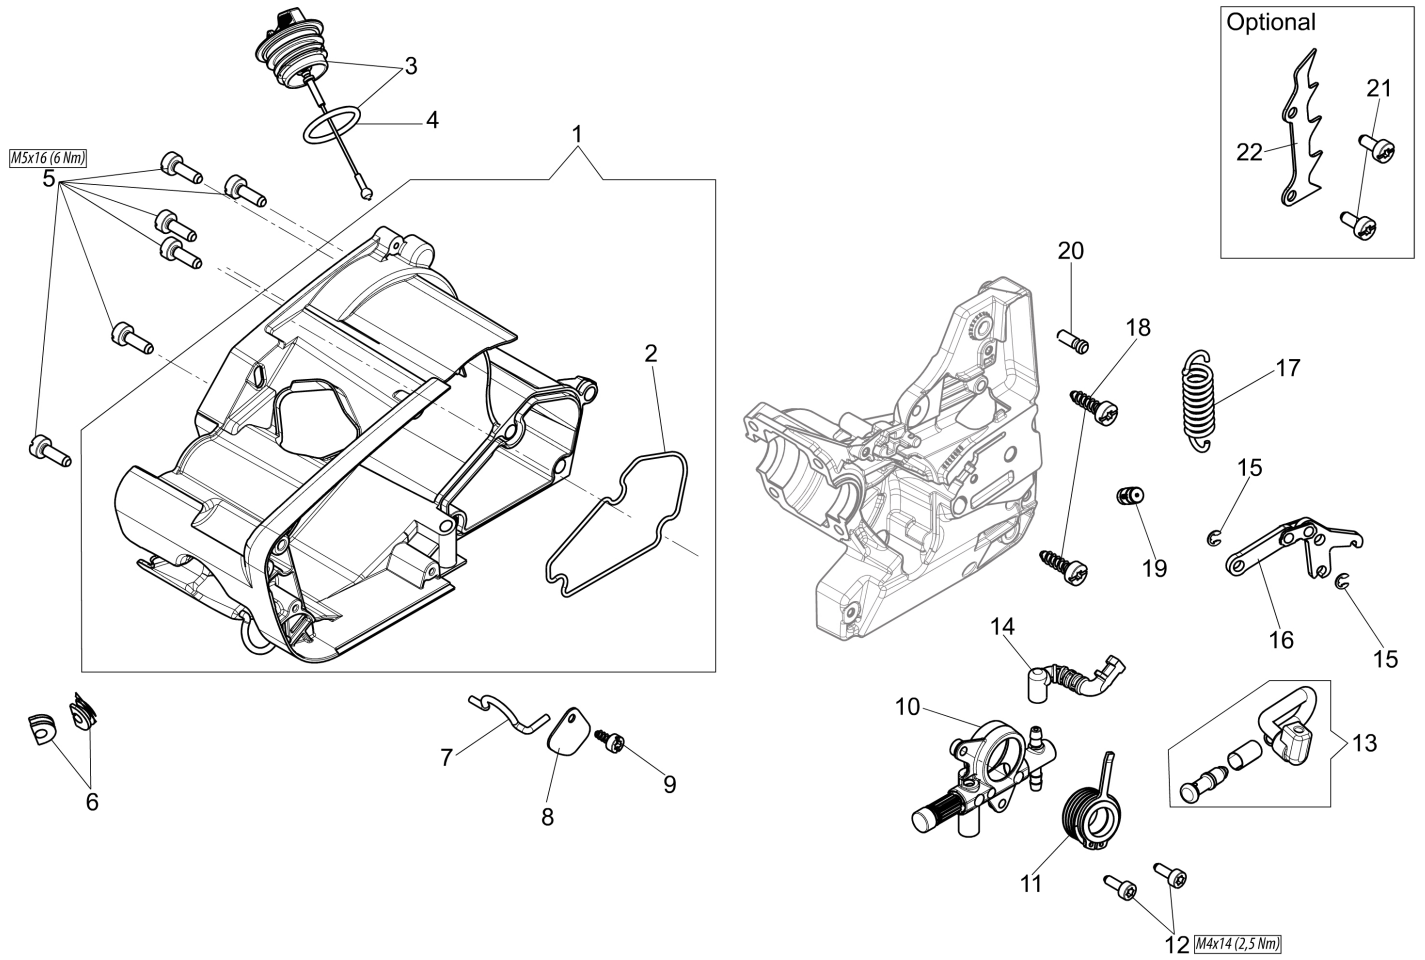

Illustration Crankcase

Illustration Crankcase

Ref.Nu	Qty	Part number	Description	Validity from	Validity till	Notes	Bulletin
1	1	50270215	Crankcase				
2	1	50270081R	Gasket				
3	1	50290109R	Tank cap				
4	1	3049047R	O-ring				
5	6	3891043R	Screw				
6	2	005000347AR	Grommet				
7	1	50290039AR	Ring				
8	1	50290040AR	Flange				
9	1	3893009R	Screw				
10	1	50270030R	Oil pump				
11	1	50270190R	Worm gear				
12	2	3891009R	Screw				
13	1	50270216	Suction kit				
14	1	50270078AR	Oil line				
15	2	3026003R	Ring				
16	1	50270087R	Lever				
17	1	50270043AR	Spring				
18	2	3893001R	Screw				
19	1	097000229R	Breather valve				
20	1	50010243R	Pin				
21	2	3891037R	Screw				
22	1	50270027R	Spike				

Illustration Chain cover - Clutch

Ref.Nu	Qty	Part number	Description	Validity from	Validity till	Notes	Bulletin
1	1	50240059R	Spacer				
2	1	50270036BR	Clutch				
3	3	50270115CR	Spring				
4	1	50270014R	Clutch drum				
5	1	3037024R	Bushing				
6	1	50270042R	Brake band				
7	1	50240028R	Spacer				
8	1	3026007R	Ring				
9	1	50270176BR	Crankcase cover				
10	2	3891009R	Screw				
11	1	50270097AR	Spring				
12	1	50270185BR	Guard				
13	1	50270186AR	Arm				
14	1	50270149R	Chain cover assy				
15	2	3960030R	Screw				
16	1	50270028R	Plate				
17	1	50290156	Chain tensioner kit				
18	1	3980013R	Nut				