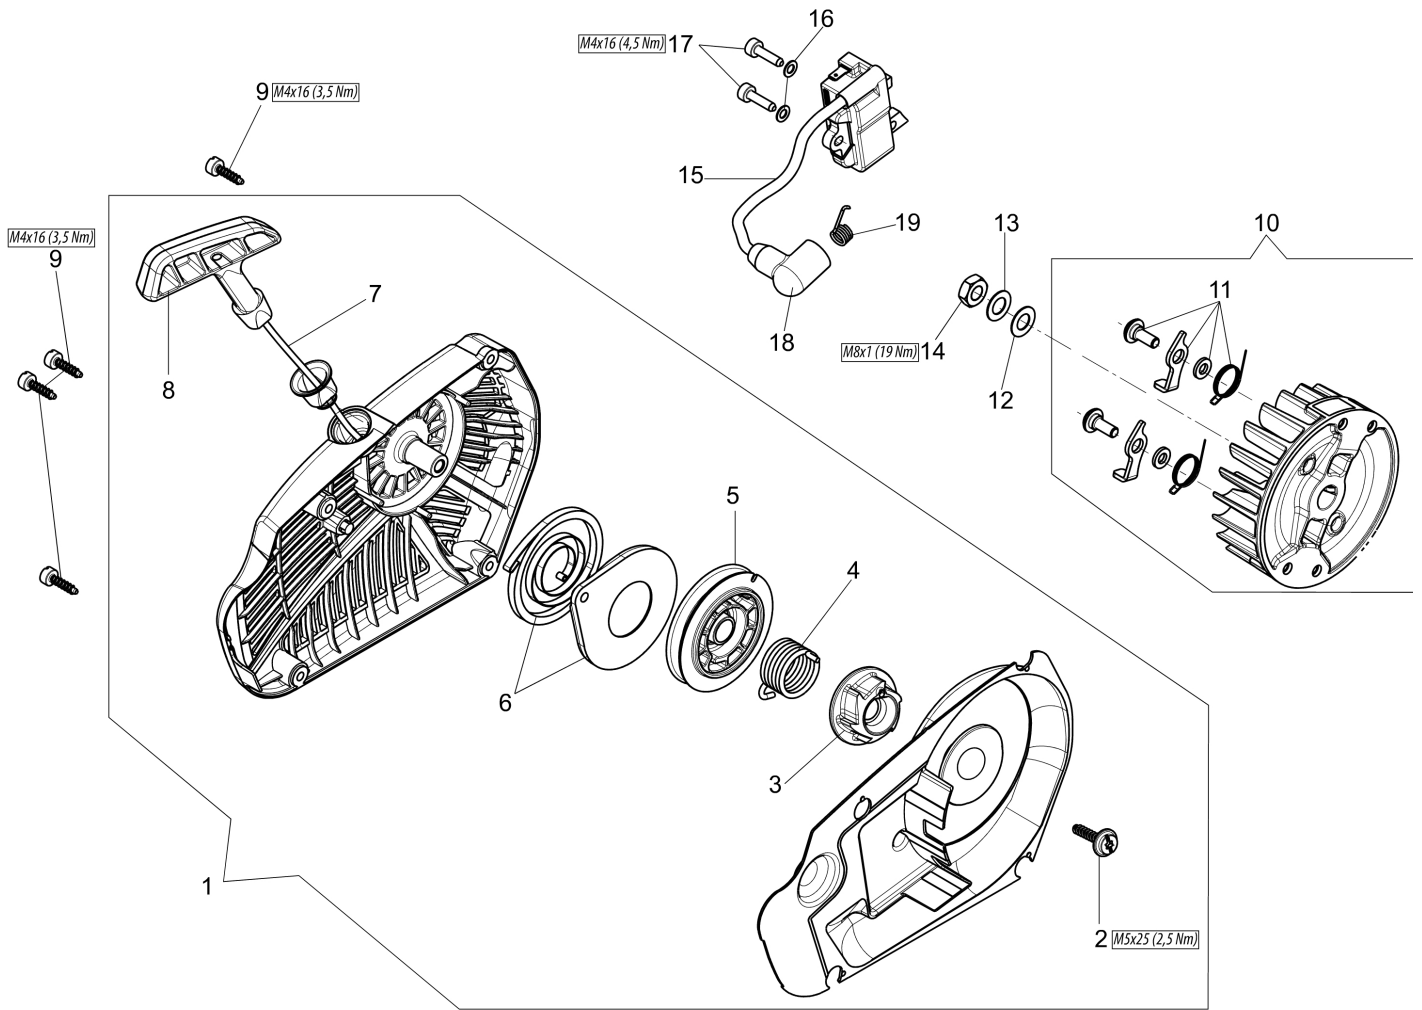

Illustration Starter Assy

Illustration Starter assy

Ref.Nu	Qty	Part number	Description	Validity from	Validity till	Notes	Bulletin
1	1	50270214	Starter assy				
2	1	3893063R	Screw				
3	1	50290105AR	Sprocket				
4	1	50290133AR	Spring				
5	1	50290020AR	Pulley				
6	1	50290107R	Starter spring				
7	1	61370024R	Rope				
8	1	50270137R	Starter handle				
9	4	3893016R	Screw				
10	1	50270164R	Flywheel set				
11	1	50162019A	Pawl kit				
12	1	094500229R	Washer				
13	1	3833080R	Washer				
14	1	3911014R	Nut				
15	1	2501008AR	Ignition coil				
16	2	006000315R	Washer				
17	2	3891014R	Screw				
18	1	094600097AR	Spark plug cap				
19	1	094600169AR	Spring				

Illustration Crankcase

Illustration Crankcase

Ref.Nu	Qty	Part number	Description	Validity from	Validity till	Notes	Bulletin
1	1	50270215	Crankcase				
2	1	50270081R	Gasket				
3	1	50290109R	Tank cap				
4	1	3049047R	O-ring				
5	6	3891043R	Screw				
6	2	005000347AR	Grommet				
7	1	50290039AR	Ring				
8	1	50290040AR	Flange				
9	1	3893009R	Screw				
10	1	50270030R	Oil pump				
11	1	50270190R	Worm gear				
12	2	3891009R	Screw				
13	1	50270216	Suction kit				
14	1	50270078AR	Oil line				
15	2	3026003R	Ring				
16	1	50270087R	Lever				
17	1	50270043AR	Spring				
18	2	3893001R	Screw				
19	1	097000229R	Breather valve				
20	1	50010243R	Pin				
21	2	3891037R	Screw				
22	1	50270027R	Spike				