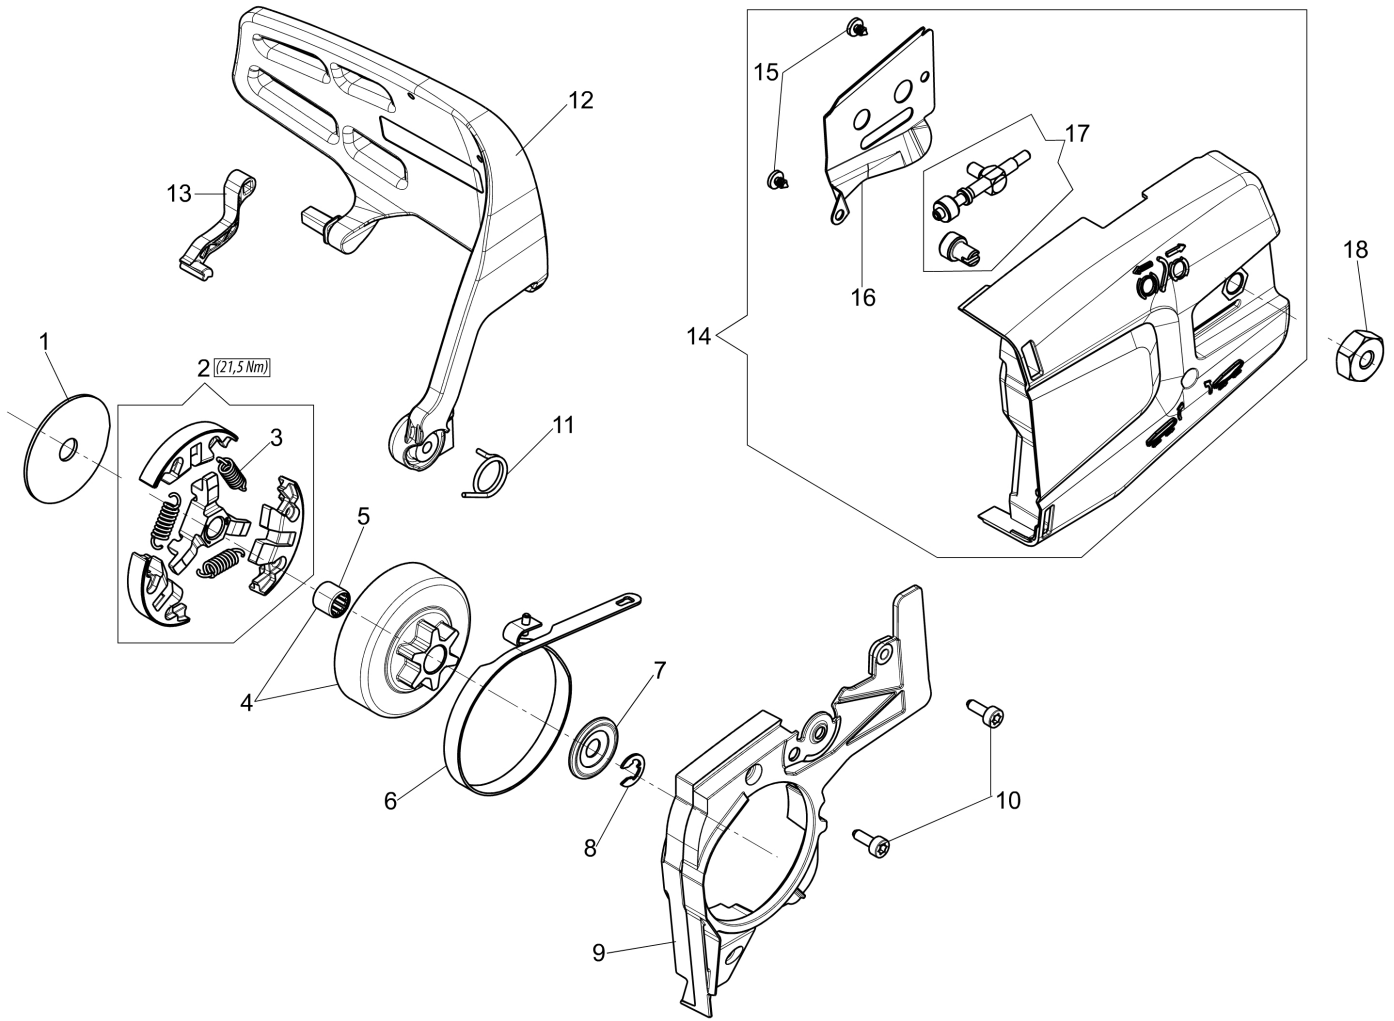

Illustration Handle and air filter

Ref.Nu	Qty	Part number	Description	Validity from	Validity till	Notes	Bulletin
1	1	50270218	Air filter cover				
2	1	50270143AR	Air filter				
3	2	3980019R	Nut				
4	1	50270142R	Air filter support				
5	1	2318658BR	Carburetor				
6	1	50270024R	Tube				
7	1	50270219	Manifold				
8	1	50270220	Handle kit				
9	2	50270116AR	Shock absorber				
10	1	50160056	Screw				
11	1	3893001R	Screw				
12	3	50170034R	Support				
13	1	3960073R	Screw				
14	3	50050047AR	Spring				
15	1	099900090R	Ring				
16	1	50290028R	Tank cap				
17	2	094600262AR	Tie rod				
18	1	50270172AR	Spring				
19	1	50270173R	Spring				
20	1	50270174AR	Control lever				
21	1	50270154R	Lever				
22	1	50270153R	Throttle lever				
23	1	50270047R	Spring				
24	1	61070011AR	Breather valve				
25	1	2318817R	Air purge				
26	1	50270103R	Tube				
27	1	52040511R	Tube				
28	1	50270082R	Throttle cable				
29	1	094600450R	Fuel filter				
30	1	50270119R	Plate				
31	1	3893009R	Screw				
32	1	50270145R	Cover				
33	3	3893016R	Screw				
34	1	50270054AR	Handle				
35	4	3960115R	Screw				

Illustration Chain cover - Clutch

Ref.Nu	Qty	Part number	Description	Validity from	Validity till	Notes	Bulletin
1	1	50240059R	Spacer				
2	1	50270036BR	Clutch				
3	3	50270115CR	Spring				
4	1	50270014R	Clutch drum				
5	1	3037024R	Bushing				
6	1	50270042R	Brake band				
7	1	50240028R	Spacer				
8	1	3026007R	Ring				
9	1	50270176BR	Crankcase cover				
10	2	3891009R	Screw				
11	1	50270097AR	Spring				
12	1	50270185BR	Guard				
13	1	50270186AR	Arm				
14	1	50270149R	Chain cover assy				
15	2	3960030R	Screw				
16	1	50270028R	Plate				
17	1	50290156	Chain tensioner kit				
18	1	3980013R	Nut				