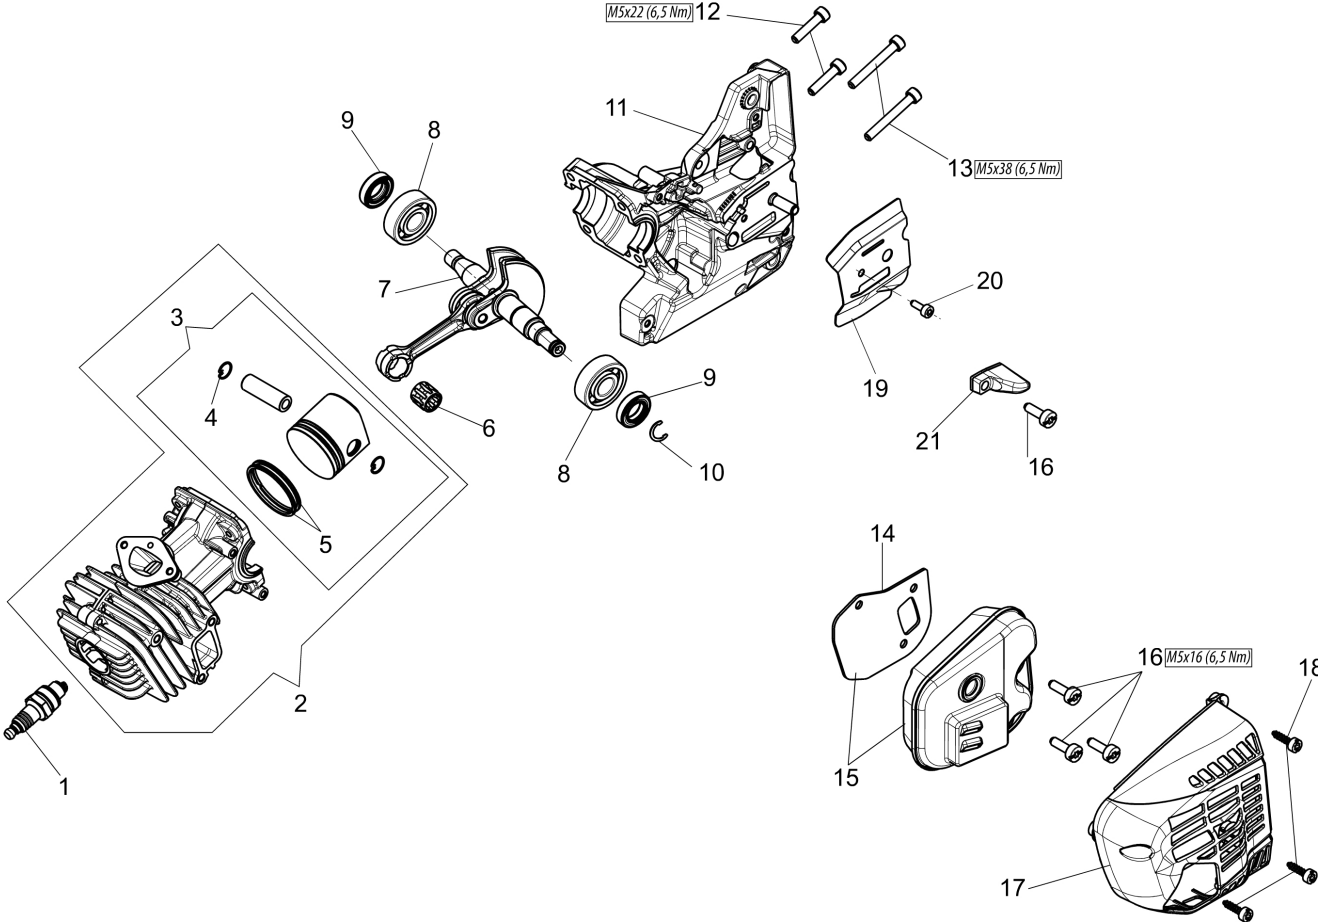

Accessories

Illustration Engine

Ref.Nu	Qty	Part number	Description	Validity from	Validity till	Notes	Bulletin
1	1	3055120	Spark plug				
2	1	50270212	Complete cylinder				
3	1	50270211	Piston assy				
4	2	004900061R	Ring				
5	2	4196166R	Piston ring				
6	1	094000005	Bearing				
7	1	50270110BR	Crankshaft				
8	2	094000006R	Bearing				
9	2	3050022AR	Seal ring				
10	1	3024001R	Snap ring				
11	1	50270008CR	Cover				
12	2	3801047	Screw				
13	2	3801056R	Screw				
14	1	50270068R	Gasket				
15	1	50270191R	Muffler assy				
16	3	3891043R	Screw				
17	1	50270161AR	Exhaust guard				
18	3	3893016R	Screw				
19	1	50270098AR	Plate				
20	1	3891009R	Screw				
21	1	094600369R	Guard				

Illustration Starter Assy

Illustration Starter assy

Ref.Nu	Qty	Part number	Description	Validity from	Validity till	Notes	Bulletin
1	1	50270214	Starter assy				
2	1	3893063R	Screw				
3	1	50290105AR	Sprocket				
4	1	50290133AR	Spring				
5	1	50290020AR	Pulley				
6	1	50290107R	Starter spring				
7	1	61370024R	Rope				
8	1	50270137R	Starter handle				
9	4	3893016R	Screw				
10	1	50270164R	Flywheel set				
11	1	50162019A	Pawl kit				
12	1	094500229R	Washer				
13	1	3833080R	Washer				
14	1	3911014R	Nut				
15	1	2501008AR	Ignition coil				
16	2	006000315R	Washer				
17	2	3891014R	Screw				
18	1	094600097AR	Spark plug cap				
19	1	094600169AR	Spring				