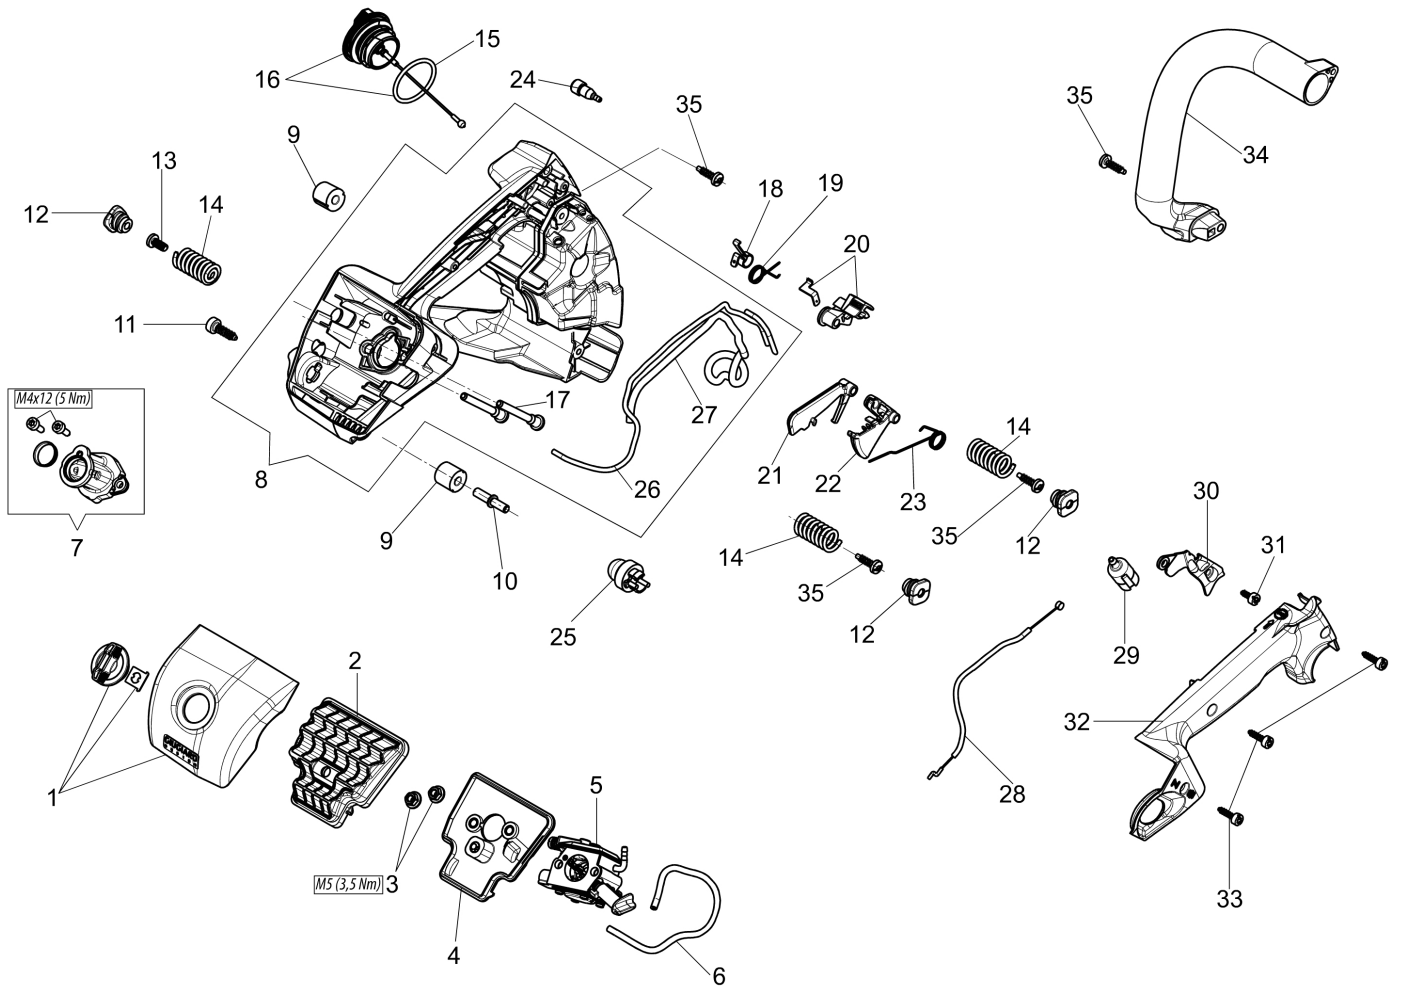

Illustration Crankcase

Illustration Crankcase

Ref.Nu	Qty	Part number	Description	Validity from	Validity till	Notes	Bulletin
1	1	50270215	Crankcase				
2	1	50270081R	Gasket				
3	1	50290109R	Tank cap				
4	1	3049047R	O-ring				
5	6	3891043R	Screw				
6	2	005000347AR	Grommet				
7	1	50290039AR	Ring				
8	1	50290040AR	Flange				
9	1	3893009R	Screw				
10	1	50270030R	Oil pump				
11	1	50270190R	Worm gear				
12	2	3891009R	Screw				
13	1	50270216	Suction kit				
14	1	50270078AR	Oil line				
15	2	3026003R	Ring				
16	1	50270087R	Lever				
17	1	50270043AR	Spring				
18	2	3893001R	Screw				
19	1	097000229R	Breather valve				
20	1	50010243R	Pin				
21	2	3891037R	Screw				
22	1	50270027R	Spike				

Illustration Chain cover - Clutch

Ref.Nu	Qty	Part number	Description	Validity from	Validity till	Notes	Bulletin
1	1	50240059R	Spacer				
2	1	50270036BR	Clutch				
3	3	50270115CR	Spring				
4	1	50270014R	Clutch drum				
5	1	3037024R	Bushing				
6	1	50270042R	Brake band				
7	1	50240028R	Spacer				
8	1	3026007R	Ring				
9	1	50270176BR	Crankcase cover				
10	2	3891009R	Screw				
11	1	50270097AR	Spring				
12	1	50270185BR	Guard				
13	1	50270186AR	Arm				
14	1	50270149R	Chain cover assy				
15	2	3960030R	Screw				
16	1	50270028R	Plate				
17	1	50290156	Chain tensioner kit				
18	1	3980013R	Nut				