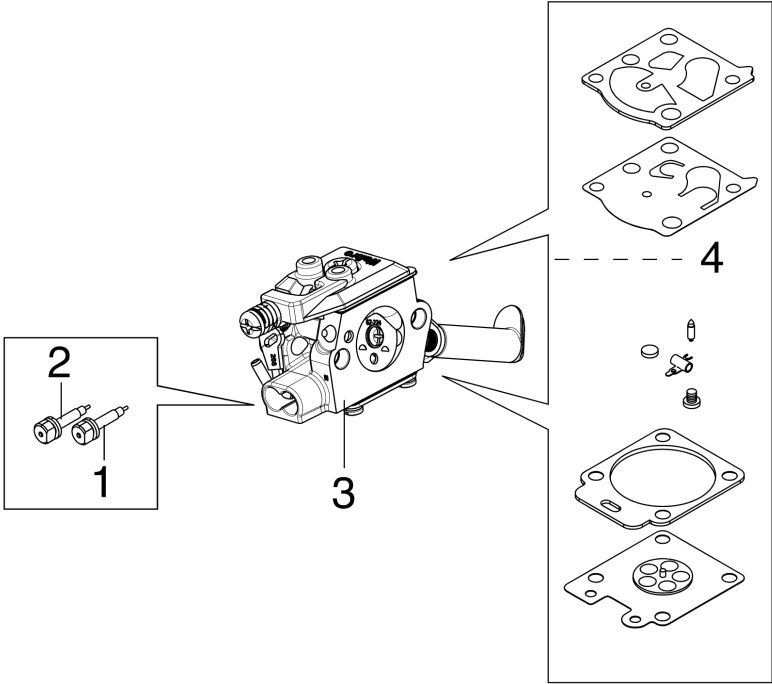

Illustration Handle and air filter

Ref.Nu	Qty	Part number	Description	Validity from	Validity till	Notes	Bulletin
1	1	50270218	Air filter cover				
2	1	50270143AR	Air filter				
3	2	3980019R	Nut				
4	1	50270142R	Air filter support				
5	1	2318658BR	Carburetor				
6	1	50270024R	Tube				
7	1	50270219	Manifold				
8	1	50270220	Handle kit				
9	2	50270116AR	Shock absorber				
10	1	50160056	Screw				
11	1	3893001R	Screw				
12	3	50170034R	Support				
13	1	3960073R	Screw				
14	3	50050047AR	Spring				
15	1	099900090R	Ring				
16	1	50290028R	Tank cap				
17	2	094600262AR	Tie rod				
18	1	50270172AR	Spring				
19	1	50270173R	Spring				
20	1	50270174AR	Control lever				
21	1	50270154R	Lever				
22	1	50270153R	Throttle lever				
23	1	50270047R	Spring				
24	1	61070011AR	Breather valve				
25	1	2318817R	Air purge				
26	1	50270103R	Tube				
27	1	52040511R	Tube				
28	1	50270082R	Throttle cable				
29	1	094600450R	Fuel filter				
30	1	50270119R	Plate				
31	1	3893009R	Screw				
32	1	50270145R	Cover				
33	3	3893016R	Screw				
34	1	50270054AR	Handle				
35	4	3960115R	Screw				

Illustration Chain cover - Clutch

Ref.Nu	Qty	Part number	Description	Validity from	Validity till	Notes	Bulletin
1	1	50240059R	Spacer				
2	1	50270036BR	Clutch				
3	3	50270115CR	Spring				
4	1	50270014R	Clutch drum				
5	1	3037024R	Bushing				
6	1	50270042R	Brake band				
7	1	50240028R	Spacer				
8	1	3026007R	Ring				
9	1	50270176BR	Crankcase cover				
10	2	3891009R	Screw				
11	1	50270097AR	Spring				
12	1	50270185BR	Guard				
13	1	50270186AR	Arm				
14	1	50270149R	Chain cover assy				
15	2	3960030R	Screw				
16	1	50270028R	Plate				
17	1	50290156	Chain tensioner kit				
18	1	3980013R	Nut				

Illustration Accessories

Ref.Nu	Qty	Part number	Description	Validity from	Validity till	Notes	Bulletin
1	1	50030233R	Bar 12" - 30 cm				
2	1	30629522	Efco chain .3/8" x .050" (1,3mm)				
3	1	1144038R	Bar cover				