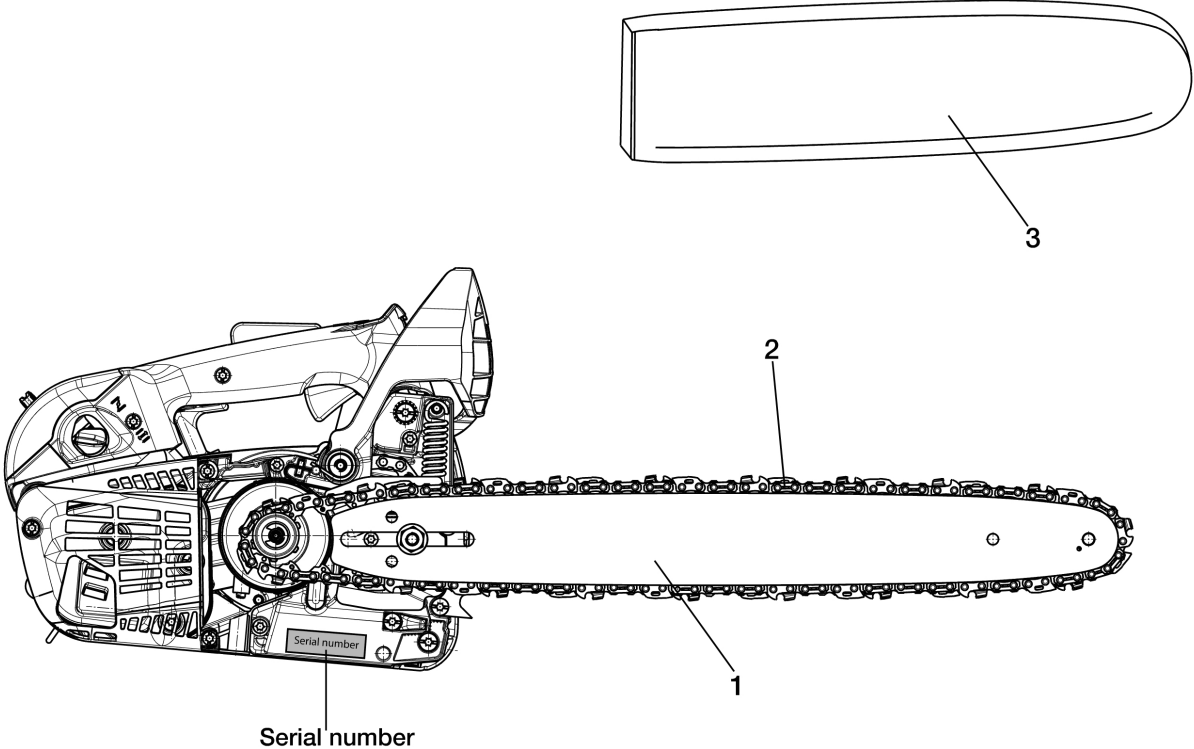

Illustration Chain cover - Clutch

Ref.Nu	Qty	Part number	Description	Validity from	Validity till	Notes	Bulletin
1	1	50240059R	Spacer				
2	1	50270036BR	Clutch				
3	3	50270115CR	Spring				
4	1	50270014R	Clutch drum				
5	1	3037024R	Bushing				
6	1	50270042R	Brake band				
7	1	50240028R	Spacer				
8	1	3026007R	Ring				
9	1	50270176BR	Crankcase cover				
10	2	3891009R	Screw				
11	1	50270097AR	Spring				
12	1	50270185BR	Guard				
13	1	50270186AR	Arm				
14	1	50270149R	Chain cover assy				
15	2	3960030R	Screw				
16	1	50270028R	Plate				
17	1	50290156	Chain tensioner kit				
18	1	3980013R	Nut				

Illustration Carburetor WT-1192

Ref.Nu	Qty	Part number	Description	Validity from	Validity till	Notes	Bulletin
1	1	2318643R	Adjust. screw MAX				
2	1	2318779	Adjust. screw MIN				
3	1	2318658BR	Carburetor				
4	1	2318671	Repair kit				

Illustration Accessories

Ref.Nu	Qty	Part number	Description	Validity from	Validity till	Notes	Bulletin
1	1	50030233R	Bar 12" - 30 cm				
2	1	30629522	Efco chain .3/8" x .050" (1,3mm)				
3	1	1144038R	Bar cover				