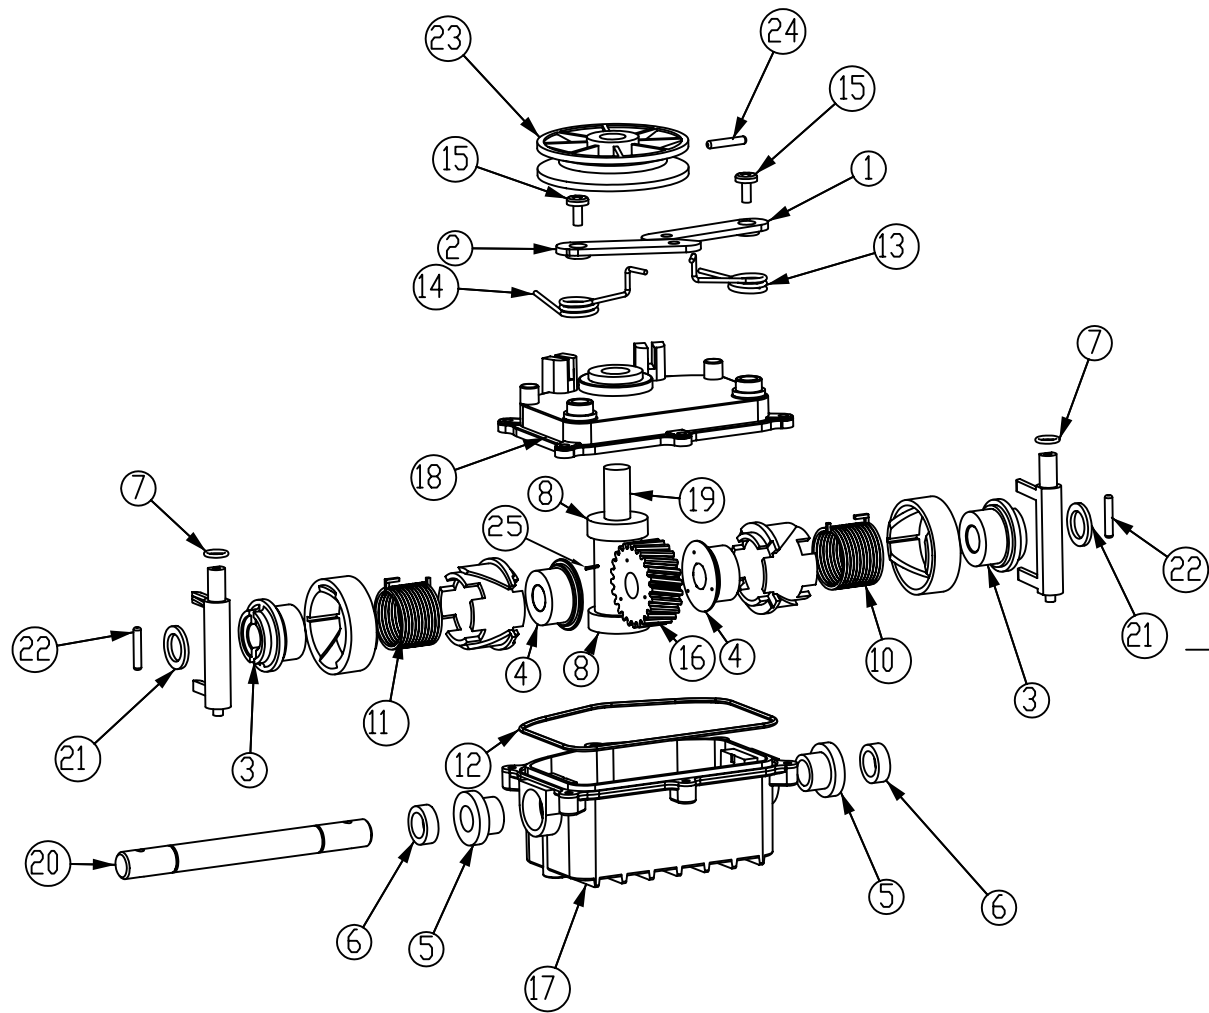

Pos.	Codice	Descrizione	Q.tà
1	BC9622316	FALCIATRICE TANDEM DX	1
2	BC9622318	FALCIATRICE TANDEM SX	1
3	CP070205	GIUNTO	2
4	CP070200	BOCCOLA 3Fori	2
5	CP070318	BOCCOLA NYLON X SCAT.ALLUM.	2
6	CP070330	PARAOLIO 12x19x5	3
7	CP070325	OR FORCELLA (2031)	2
8	CP070340	CUSCINETTO 6001	2
9	CP070348	VITE 4X18 X COPERCHIO	6
10	CP070153	MOLLA INT. ANTIORARIA DX	1
11	CP070152	MOLLA INT. ORARIA SX	1
12	BC9622376	OR SCATOLA 2387	1
13	BC9622377	MOLLA EST. X LEVA DX	1
14	BC9622378	MOLLA EST. X LEVA SX	1
15	CP070343	VITE 4X10 X LEVA	2
16	BC9622493	INGRA. ANTIORARIO BRONZO	1
17	BC9790001	SCATOLA MONOTANDEM	1
18	BC9790002	COPERCHIO MONOTANDEM	1
19	BC9920106	VITE SENZA FINE	1
20	BC9836000	ALBERO	1
21	BC9622425	RONDELLA 2,5	2
22	CP070310	SPINA 4X24	2
23	CP050241	PULEGGIA D60	1
24	CP045530	SPINA 5X30	1
25	CP070305	SPINA 3X12	6

Data: 15.10.2004	Scala: 1:1
Descrizione:	
ESPLOSO MONOTANDEM	
N° Dis.: CP057089 - CP056089	Rev:
MARINA SYSTEMS SRL