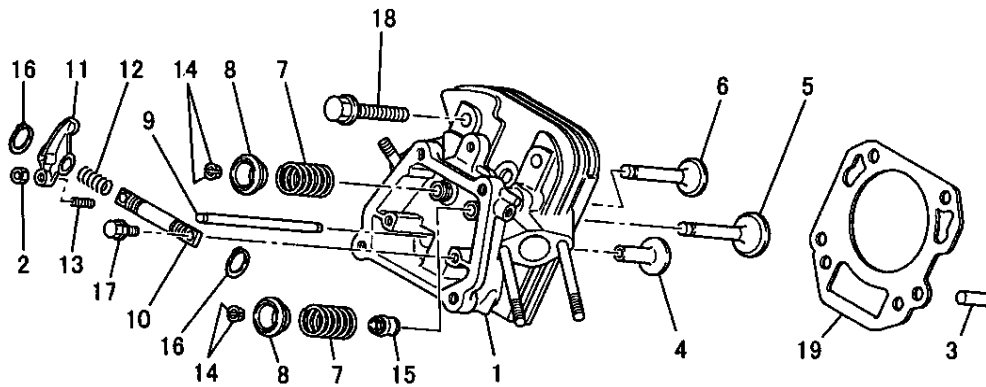

(B) CYLINDER HEAD GROUP

シリンダヘッドグループ
(B) CYLINDER HEAD GROUP

No.	Parts No.	Parts Name	No. Req'd	Remarks	Serial No. (From~To)
13	KV73003AA	SCREW, ADJUST	2		
14	KV75007AA	COTTER	4		
15	KW21016AA	SEAL, VALVE STEM	1		
16	S510P12	SNAP RING	2		
17	B800B06X020	BOLT, FLANGE	2		
18	B800B10X065	BOLT, FLANGE	4		
19	KC68001AA	GASKET, HEAD	1