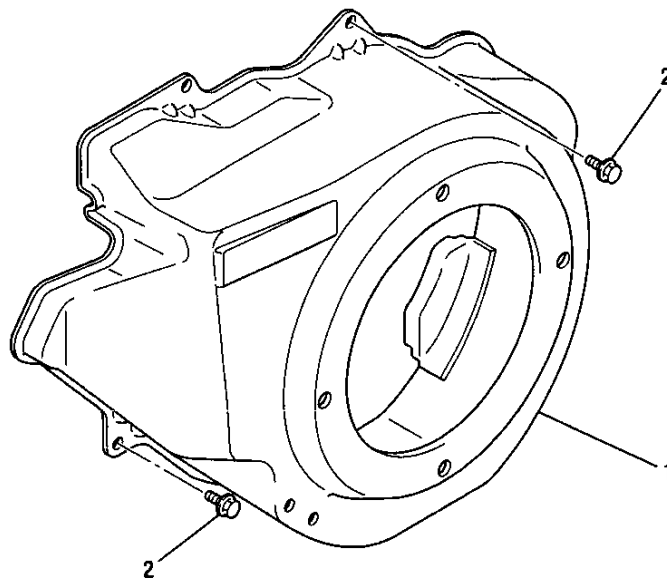

(K) FAN COVER GROUP

ファンカバーグループ

(K) FAN COVER GROUP

No.	Parts No.	Parts Name	No. Req'd	Remarks	Serial No. (From~To)
1	KH28009CD	COVER, FAN	1		
2	B805B06X012	BOLT, FLANGE	4