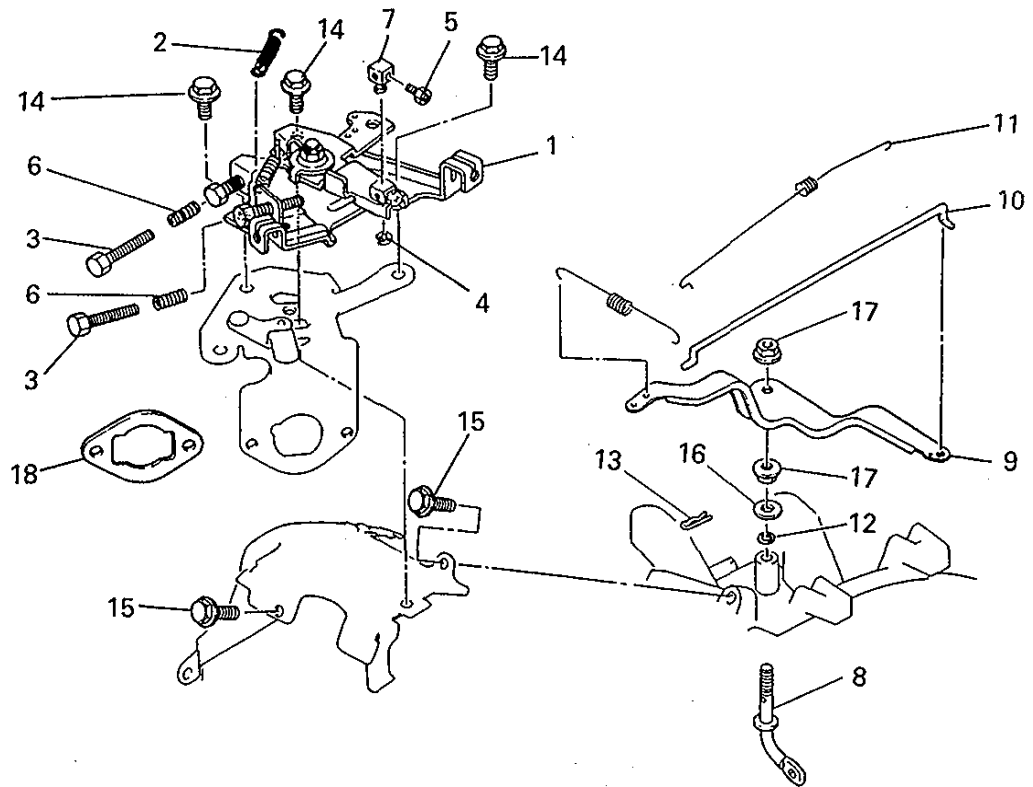

(J) CONTROL PANEL GROUP

(J) CONTROL PANEL GROUP

No.	Parts No.	Parts Name	No. Req'd	Remarks	Serial No. (From~To)
13	KU70006AA	CLIP	1		
14	B800A06X012	BOLT, FLANGE	3		
15	B805B06X012	BOLT, FLANGE	2		
16	KG90015AA	WASHER	1		
17	KU24002AA	NUT	2		
18	KW34055AA	GASKET, CARBURETOR	1