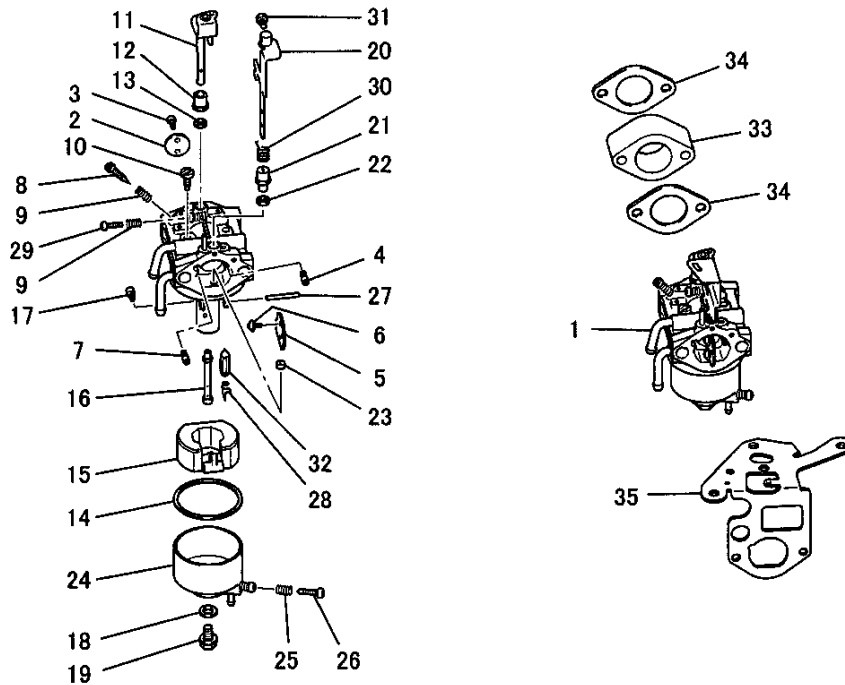

(I) CARBURETOR GROUP

キャブレタグループ (I) CARBURETOR GROUP

No.	Parts No.	Parts Name	No. Req'd	Remarks	Serial No. (From~To)
1	KK16007HC	CARBURETOR (F)	1	INCL. NO. 2-32	
2	KK16009AA002	VALVE, THROTTLE	1		
3	KK16009AA003	SCREW	2		
4	KK16007HC004	JET	1		
5	KK16009AA005	VALVE, CHOKE	1		
6	KK13012AA005	SCREW	2		
7	KK16009AA007	JET	1		
8	KK12008AE007	ADJUSTER	1		
9	FA27080XX003	SPRING	2		
10	KK74508AA425	JET, PILOT	1		
11	KK16009AA011	SHAFT, THROTTLE	1		
12	KK16009AA012	RING	1