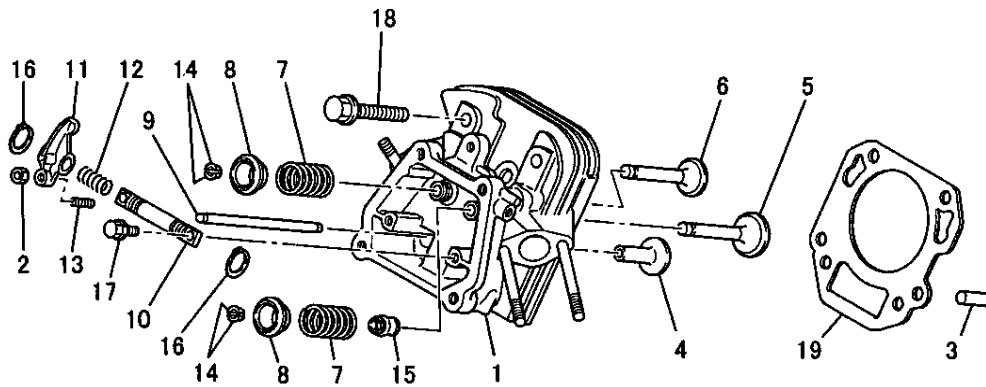

(B) CYLINDER HEAD GROUP

シリンダヘッドグループ
(B) CYLINDER HEAD GROUP

No.	Parts No.	Parts Name	No. Req'd	Remarks	Serial No. (From~To)
1	KC02033DA	CYLINDER HEAD ASSY	1	WITH B155B06X120	
2	FR46870	NUT	2		
3	KU44001AA	PIN, DOWEL	2		
4	KV25001AA	TAPPET	2		
5	KV37002AA	VALVE, INTAKE	1		
6	KV45007AA	VALVE, EXHAUST	1		
7	KV56001AA	SPRING, VALVE	2		
8	KV68002AA	RETAINER, VALVE SPG	2		
9	KV71007AA	ROD, PUSH	2		
10	KV72004AA	SHAFT, ROCKER ARM	1		
11	KV72005AA	ARM, ROCKER	2		
12	KV72006AA	SPRING, ROCKER SHAFT	1