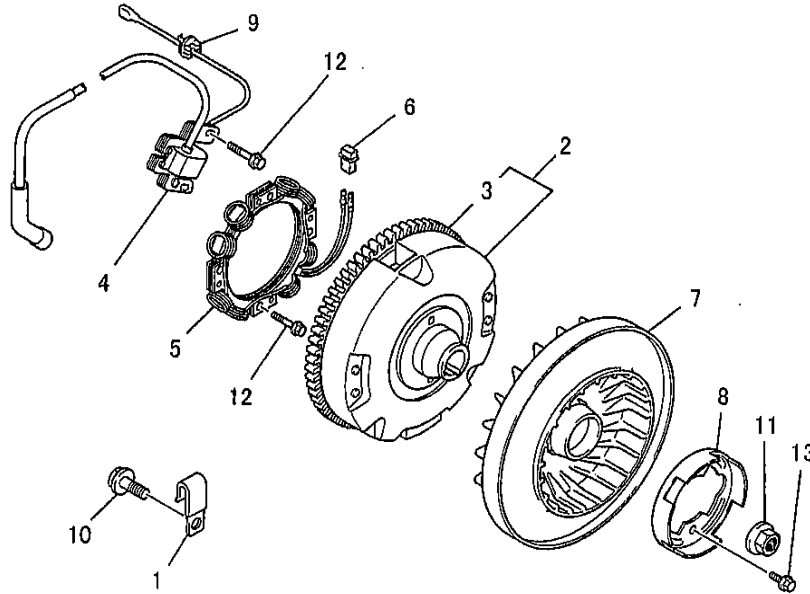

(D) CASE COVER GROUP

(D) CASE COVER GROUP

No.	Parts No.	Parts Name	No. Req'd	Remarks	Serial No. (From~To)
25	KW39065AA	GASKET	1		

(E) CRANKSHAFT GROUP

(E) CRANKSHAFT GROUP

No.	Parts No.	Parts Name	No. Req'd	Remarks	Serial No. (From~To)
1	KD02035AA	CRANKSHAFT ASSY	1	INCL. NO. 2, 3	
2	KD63024BA	GEAR, CRANKSHAFT	1		
3	W430B05X016	KEY, WOODRUFF	1		
4	W430B05X016	KEY, WOODRUFF	1		
5	KV01165AA	CAMSHAFT ASSY	1	INCL. NO. 6, 7	
6	KV83009FA	PIN	1		
7	S500P03	SNAP RING	1		

(G) MAGNETO GROUP

(G) MAGNETO GROUP

No.	Parts No.	Parts Name	No. Req'd	Remarks	Serial No. (From~To)
1	FR51895	CLAMP	1		
2	KE02078AA	FLYWHEEL GEAR ASSY	1	INCL. NO. 3	
3	KS90027AA	GEAR, RING	1		
4	KE25004AA	COIL, IGNITION	1		
5	KE25005AA	COIL, CHARGE	1		
6	KE90122AA	COUPLER	1		
7	KE90128AA	FAN	1		
8	KE90129AA	RETAINER	1		
9	KU70007AA	CLIP	1		
10	B805B06X012	BOLT, FLANGE	1		
11	FA29015	NUT, FLANGE	1		
12	KU12020AA	SCREW	6		