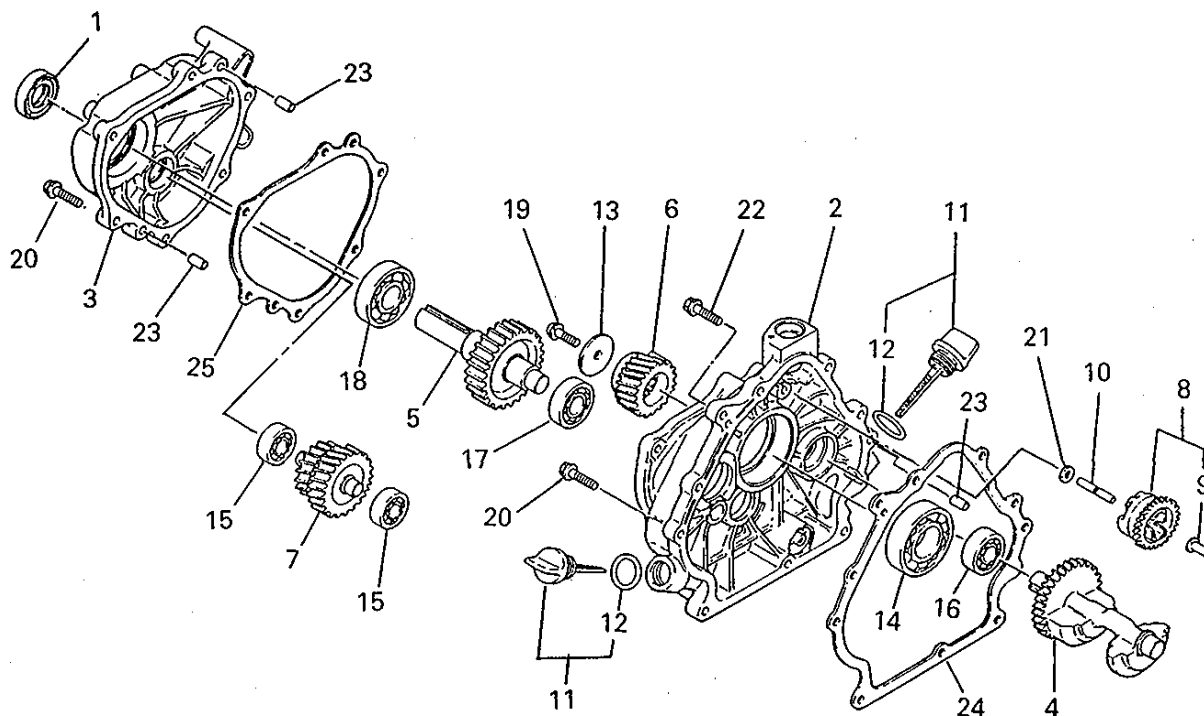

(D) CASE COVER GROUP

(D) CASE COVER GROUP

No.	Parts No.	Parts Name	No. Req'd	Remarks	Serial No. (From~To)
1	FA29008	OIL SEAL	1		
2	KB67002AA	COVER, CRANKCASE	1		
3	KB67003AA	CASE	1		
4	KD51003AA	SHAFT, BALANCER	1		
5	KD53001AA	SHAFT	1		
6	KD63025AA	GEAR	1		
7	KD63026AA	GEAR	1		
8	KG01003CA	GOVERNOR GEAR ASSY	1	INCL. NO. 9	
9	KG14004AA	SLIDER, GOV	1		
10	KG22004AA	SHAFT, GOV	1		
11	KL21010EA	GAUGE, OIL	2	INCL. NO. 12	
12	KW29006AA	O-RING	2