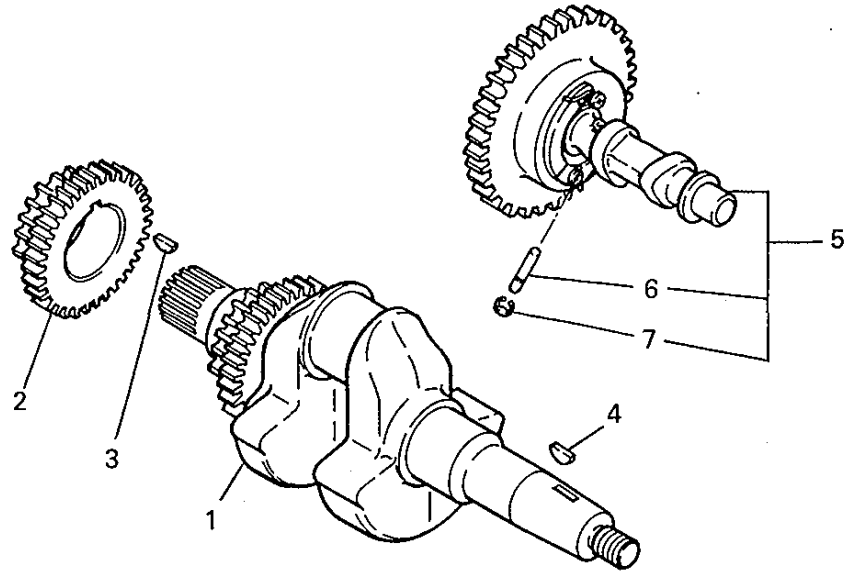

(D) CASE COVER GROUP

(D) CASE COVER GROUP

No.	Parts No.	Parts Name	No. Req'd	Remarks	Serial No. (From~To)
25	KW39065AA	GASKET	1		

(E) CRANKSHAFT GROUP

(E) CRANKSHAFT GROUP

No.	Parts No.	Parts Name	No. Req'd	Remarks	Serial No. (From~To)
1	KD02035AA	CRANKSHAFT ASSY	1	INCL. NO. 2, 3	
2	KD63024BA	GEAR, CRANKSHAFT	1		
3	W430B05X016	KEY, WOODRUFF	1		
4	W430B05X016	KEY, WOODRUFF	1		
5	KV01165AA	CAMSHAFT ASSY	1	INCL. NO. 6, 7	
6	KV83009FA	PIN	1		
7	S500P03	SNAP RING	1		