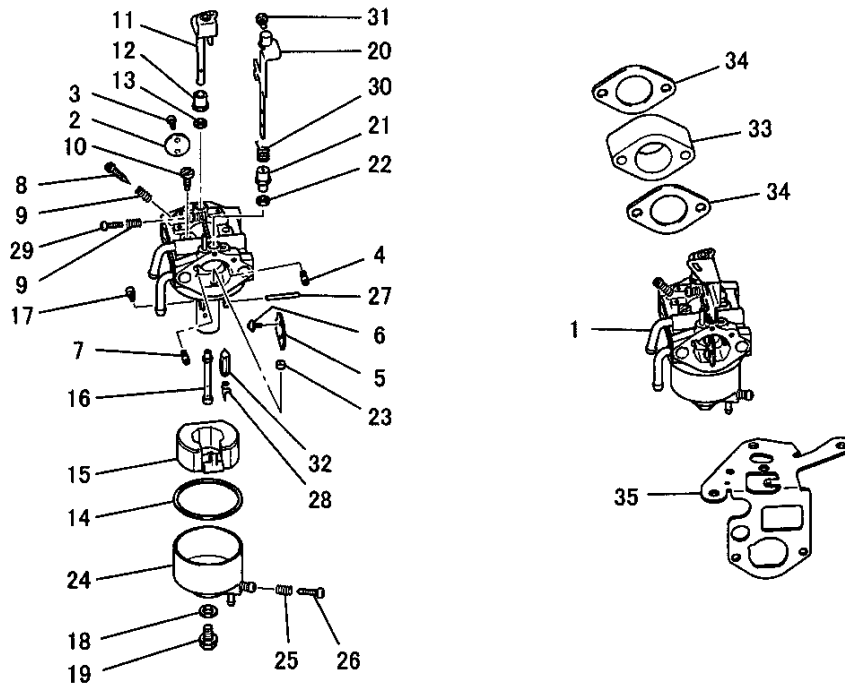

(I) CARBURETOR GROUP

キャブレタグループ (I) CARBURETOR GROUP

No.	Parts No.	Parts Name	No. Req'd	Remarks	Serial No. (From~To)
13	KK12008AE016	SEAL	1		
14	KK15003AE014	PACKING	1		
15	KK15003AE015	FLOAT	1		
16	KK74524BD115	NOZZLE, MAIN	1		
17	KK74525AA175	JET, MAIN	1		
18	KK15003AE018	PACKING	1		
19	KK16009AA019	BOLT	1		
20	KK16007HC020	LEVER, CHOKE	1		
21	KK16006CF023	RING	1		
22	KK13018AA020	SEAL	1		
23	KK15003AE024	RING	1		
24	KK15005DA025	CHAMBER, FLOAT	1	INCL. NO. 25, 26