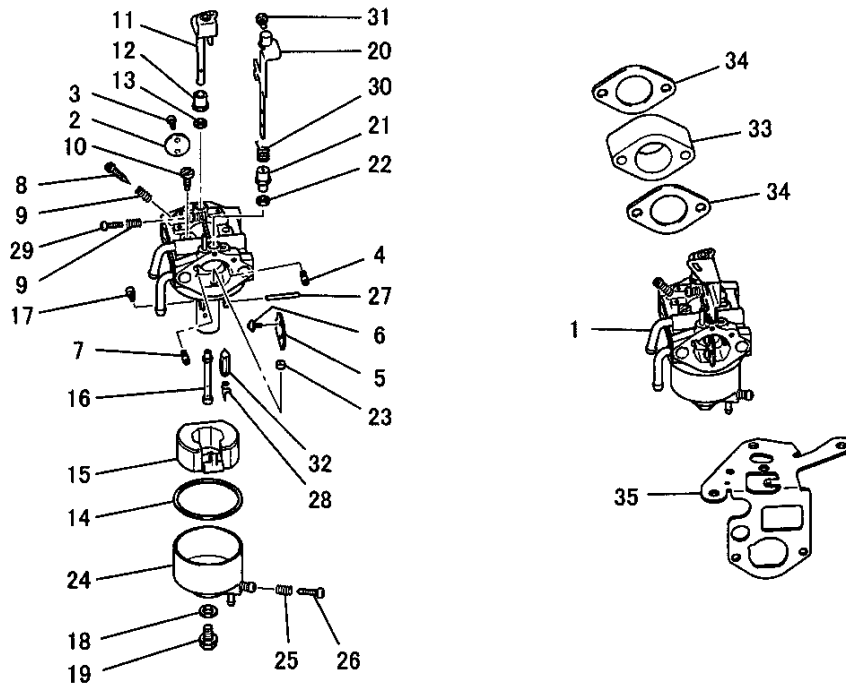

(I) CARBURETOR GROUP

キャブレタグループ (I) CARBURETOR GROUP

No.	Parts No.	Parts Name	No. Req'd	Remarks	Serial No. (From~To)
25	FA27080XX003	SPRING	1		
26	KK12008AE029	SCREW	1		
27	KK15003AE027	PIN	1		
28	KK12008AE011	CLIP	1		
29	KK16009AA030	SCREW	1		
30	KK16006CF033	SPRING	1		
31	KK16005AA033	BOLT	1		
32	KK15003AE026	VALVE, NEEDLE	1		
33	KK34001BA	INSULATOR	1		
34	KW34052AA	GASKET, CARBURETOR	2		
35	KA90116AA	BRACKET, CHOKE	1