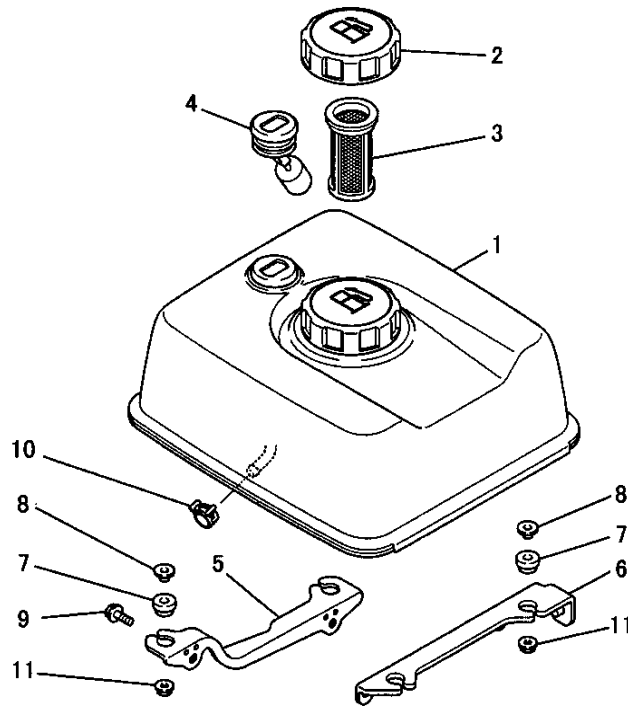

No.	Parts No.	Parts Name	No. Req'd	Remarks	Serial No. (From~To)
1	KH40020AA	COVER, CYLINDER	1		
2	B805B06X012	BOLT, FLANGE	2		

(M) TANK GROUP

タンクグループ
(M) TANK GROUP

No.	Parts No.	Parts Name	No. Req'd	Remarks	Serial No. (From~To)
1	KF04051CD	FUEL TANK ASSY	1	INCL. NO. 2-4	
2	KF05010BA	TANK CAP ASSY	1		
3	KF40003AA	FILTER, FUEL	1		
4	KF90080DA	GAUGE, OIL	1		
5	KF59008AA	BRACKET, TANK	1		
6	KF59009AA	BRACKET, TANK	1		
7	KU50018AA	BUSH	4		
8	KU50019AA	SPACER	4		
9	B805B06X016	BOLT, FLANGE	4		
10	FR67419	CLIP	1		
11	N801A06	NUT, FLANGE	4		