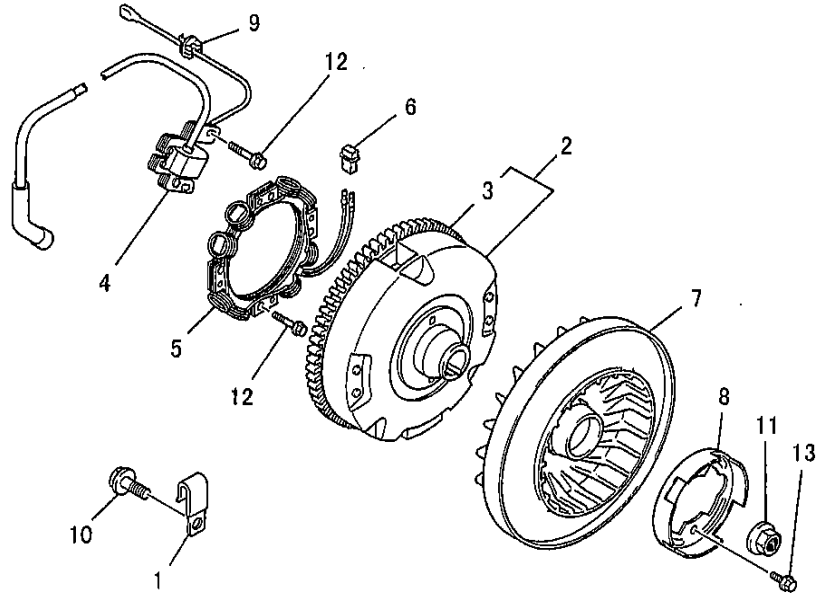

(G) MAGNETO GROUP

(G) MAGNETO GROUP

No.	Parts No.	Parts Name	No. Req'd	Remarks	Serial No. (From~To)
13	KU14036AA	BOLT, FLANGE	2