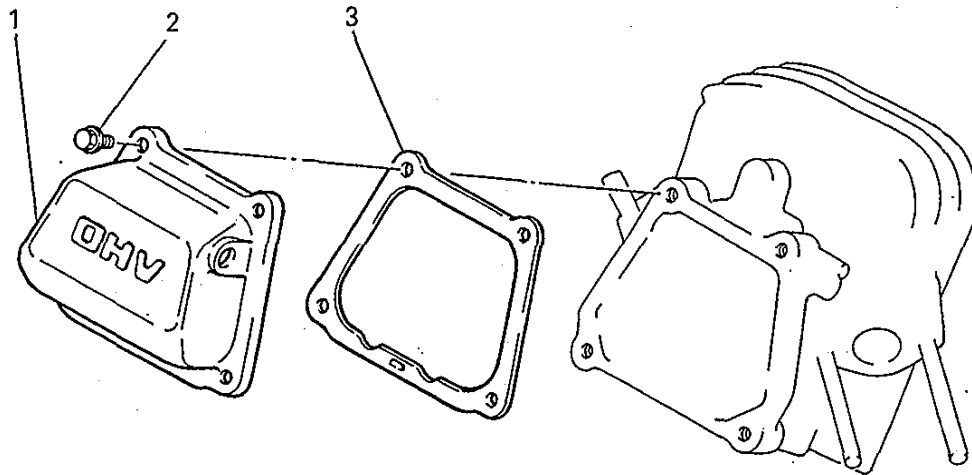

(C) HEAD COVER GROUP

ヘッドカバーグループ
(C) HEAD COVER GROUP

整備基準率
100台当り
個数

No.	Parts No.	Parts Name	No. Req'd	Remarks	Serial No. (From~To)
1	KC09004AA	COVER, HEAD	1		
2	B805B06X012	BOLT, FLANGE	4		
3	KW33003AA	GASKET, HEAD COVER	1